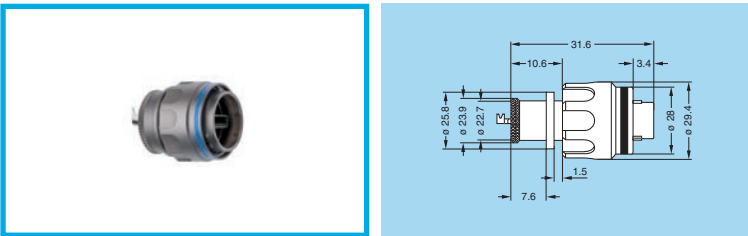

M SERIES USB CONNECTORS RATCHET COUPLING

Rugged Waterproof USB Connector (IP68)

LEMO has added a USB connector to its M Series product. This addition of a USB type A connector offers a reliable solution for harsh environments and when mated the connector meets the IP68 rating. This particular connector is designed for outdoor use including oil/petroleum, automotive, mining, military, marine or any type of application that requires rugged and reliable connections.

This new addition to the M Series is just another product built by LEMO with Quality, Reliability and Safety!

Interconnections

Models

FM•LM.U2A.XPAT

Straight plug, key (W) or key (R) with knurled grip and mold stop – cable attach; solder

FG•LM.U2A.XPAT

Straight plug, key (W) or key (R) with arctic grip and mold stop – cable attach; solder

EG•LM.U2A.XPP

Fixed receptacle, female to female, nut fixing, key (W) or key (R) – USB connector socket

EG•LM.U2A.XPL

Fixed receptacle, nut fixing, key (W) or key (R) wire attach (solder)

Insert configuration

Male front view	Female front view	Reference	Number of contacts	Solder contact	AWG	Test voltage (kV rms) ¹⁾ Contact-contact	Test voltage (kV rms) ¹⁾ Contact-shell	Rated current (A) ¹⁾
		U2A	4	•	-	1.20	0.95	n.a.