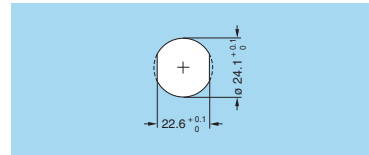

Cut-outs

Mounting nut torque (on panel)

Torque (Nm)
6.5

Alignment Key and Polarized Keying System

Front view receptacle	Model	Nb of keys	Angles				Color code	Contact type	
			α	β	γ	δ		Plug	Receptacle
	•W •R	5	95° 105°	115° 115°	35° 30°	25° 20°	blue yellow	male	female