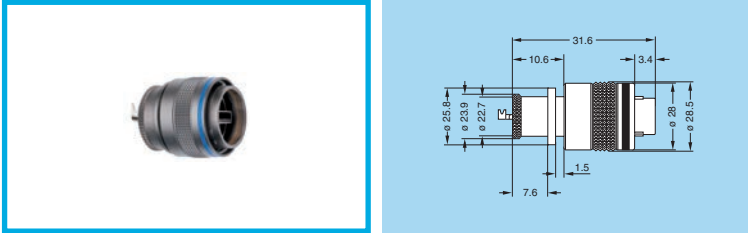

M SERIES USB CONNECTORS RATCHET COUPLING

Rugged Waterproof USB Connector (IP68)

LEMO has added a USB connector to its M Series product. This addition of a USB type A connector offers a reliable solution for harsh environments and when mated the connector meets the IP68 rating. This particular connector is designed for outdoor use including oil/petroleum, automotive, mining, military, marine or any type of application that requires rugged and reliable connections.

This new addition to the M Series is just another product built by LEMO with Quality, Reliability and Safety!

Interconnections

Models

FM•LM.U2A.XPAT

Straight plug, key (W) or key (R) with knurled grip and mold stop – cable attach; solder

FG•LM.U2A.XPAT

Straight plug, key (W) or key (R) with arctic grip and mold stop – cable attach; solder

EG•LM.U2A.XPP

Fixed receptacle, female to female, nut fixing, key (W) or key (R) – USB connector socket

EG•LM.U2A.XPL

Fixed receptacle, nut fixing, key (W) or key (R) wire attach (solder)

Insert configuration

Male front view	Female front view	Reference	Number of contacts	Solder contact	AWG	Test voltage (kV rms) ¹⁾ Contact-contact	Test voltage (kV rms) ¹⁾ Contact-shell	Rated current (A) ¹⁾
		U2A	4	•	-	1.20	0.95	n.a.