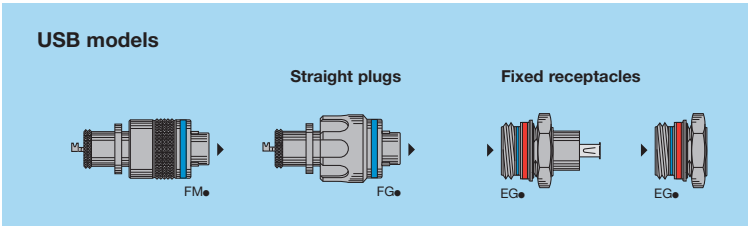

M SERIES USB CONNECTORS RATCHET COUPLING

Rugged Waterproof USB Connector (IP68)

LEMO has added a USB connector to its M Series product. This addition of a USB type A connector offers a reliable solution for harsh environments and when mated the connector meets the IP68 rating. This particular connector is designed for outdoor use including oil/petroleum, automotive, mining, military, marine or any type of application that requires rugged and reliable connections.

The complete product line includes panel mount sockets, plugs, protective, and caps.

Features & Benefits

- Waterproof IP68 (when mated)
- Rugged, Outdoor, Harsh Environment
- Resistance to Vibration
- Lightweight
- Fast and Easy to Secure USB
- Aluminum or Brass outershell with conductive finish
- Use with off-the-shelf USB cable assemblies
- Easy to Use
- USB 2.0

This new addition to the M Series is just another product built by LEMO with Quality, Reliability and Safety!

Interconnections

Models

FM•LM.U2A.XPAT

Straight plug, key (W) or key (R) with knurled grip and mold stop – cable attach; solder

FG•LM.U2A.XPAT

Straight plug, key (W) or key (R) with arctic grip and mold stop – cable attach; solder

EG•LM.U2A.XPP

Fixed receptacle, female to female, nut fixing, key (W) or key (R) – USB connector socket