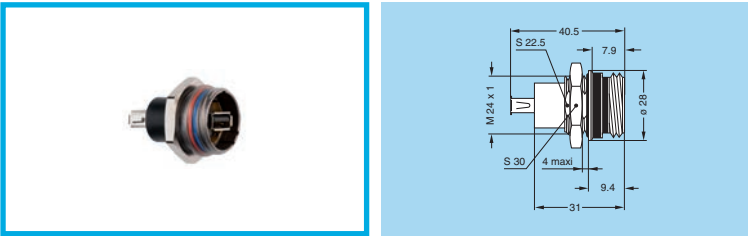

M SERIES USB CONNECTORS RATCHET COUPLING

Rugged Waterproof USB Connector (IP68)

LEMO has added a USB connector to its M Series product. This addition of a USB type A connector offers a reliable solution for harsh environments and when mated the connector meets the IP68 rating. This particular connector is designed for outdoor use including oil/petroleum, automotive, mining, military, marine or any type of application that requires rugged and reliable connections.

This new addition to the M Series is just another product built by LEMO with Quality, Reliability and Safety!

Interconnections

Models

FM•LM.U2A.XPAT

Straight plug, key (W) or key (R) with knurled grip and mold stop – cable attach; solder

FG•LM.U2A.XPAT

Straight plug, key (W) or key (R) with arctic grip and mold stop – cable attach; solder

EG•LM.U2A.XPP

Fixed receptacle, female to female, nut fixing, key (W) or key (R) – USB connector socket

EG•LM.U2A.XPL

Fixed receptacle, nut fixing, key (W) or key (R) wire attach (solder)

Insert configuration

Male front view	Female front view	Reference	Number of contacts	Solder contact	AWG	Test voltage (kV rms) ¹⁾ Contact-contact	Test voltage (kV rms) ¹⁾ Contact-shell	Rated current (A) ¹⁾
		U2A	4	•	-	1.20	0.95	n.a.