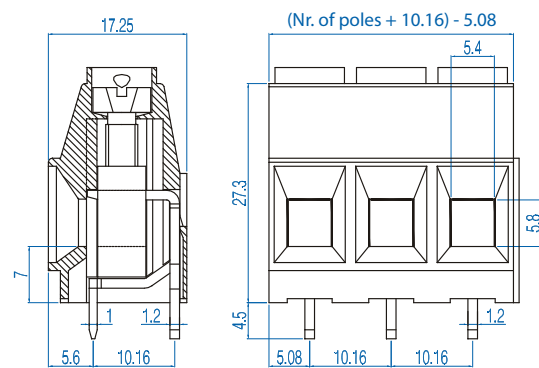

No. Poles	Cat. #	Length (mm)	Std. Pk.
2	MVB-252-D	15.2	100
3	MVB-253-D	25.4	50
4	MVB-254-D	35.6	50
5	MVB-255-D	45.7	50
6	MVB-256-D	55.9	50
7	MVB-257-D	66.0	50
8	MVB-258-D	76.2	20
9	MVB-259-D	86.4	20
10	MVB-2510-D	96.5	20
11	MVB-2511-D	106.7	20
12	MVB-2512-D	116.8	20

10.16mm Pin Spacing – Fixed PCB Blocks

Pin Spacing: 10.16mm
 Orientation: Vertical
 Clamp Type: Screw Cage
 Design: Modular

MV-10xx

ELECTRICAL

	Current	Voltage	Wire Range
	57A	600V	30-6AWG
	57A	750V	10.0mm ² Stranded 16.0mm ² Solid

INSTALLATION DATA

Screw Size	M4	PCB Hole Size	1.7mm
Torque	1.2Nm (10.8 lbf-in.)	Stripping Lgth.	15mm

MATERIAL

Body	Polyamide	Screw	Galvanized Steel
Flammability Class	UL94V-0	Terminal	Tin-Plated Brass
Temperature Limit	105°C UL 125°C IEC	Clamp	Nickel Brass
Color	Green		

No. Poles	Cat. #	Length (mm)	Std. Pk.
2	MV-1002	20.3	100
3	MV-1003	30.5	50
4	MV-1004	40.6	50
5	MV-1005	50.8	50
6	MV-1006	61.0	50
7	MV-1007	71.1	50
8	MV-1008	81.3	20
9	MV-1009	91.4	20
10	MV-1010	101.2	20
11	MV-1011	111.8	20
12	MV-1012	121.9	20