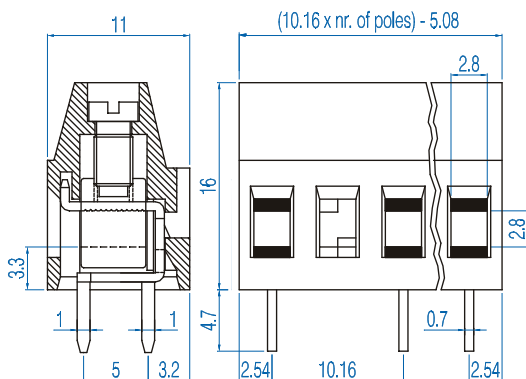

Pin Spacing: 10.16mm
 Orientation: Vertical
 Clamp Type: Screw Cage
 Design: Modular

MVB-25xx-D

ELECTRICAL

	Current	Voltage	Wire Range
	15A ^①	300V	30-14AWG
	24A	750V	2.5mm ² Stranded 4.0mm ² Solid

INSTALLATION DATA

Screw Size	M3	PCB Hole Size	1.3mm
Torque	0.5Nm (4.5 lbf-in.)	Stripping Lgth.	8.3mm

MATERIAL

Body	Polyamide	Screw	Galvanized Steel
Flammability Class	UL94V-0	Terminal	Tin-Plated Brass
Temperature Limit	105°C UL 125°C IEC	Clamp	Nickel Brass
Color	Green		

10.16mm Pin Spacing – Fixed PCB Blocks

Pin Spacing: 10.16mm
 Orientation: Vertical
 Clamp Type: Screw Cage
 Design: Modular

MV-10xx

ELECTRICAL

	Current	Voltage	Wire Range
	57A	600V	30-6AWG
	57A	750V	10.0mm ² Stranded 16.0mm ² Solid

INSTALLATION DATA

Screw Size	M4	PCB Hole Size	1.7mm
Torque	1.2Nm (10.8 lbf-in.)	Stripping Lgth.	15mm

MATERIAL

Body	Polyamide	Screw	Galvanized Steel
Flammability Class	UL94V-0	Terminal	Tin-Plated Brass
Temperature Limit	105°C UL 125°C IEC	Clamp	Nickel Brass
Color	Green		