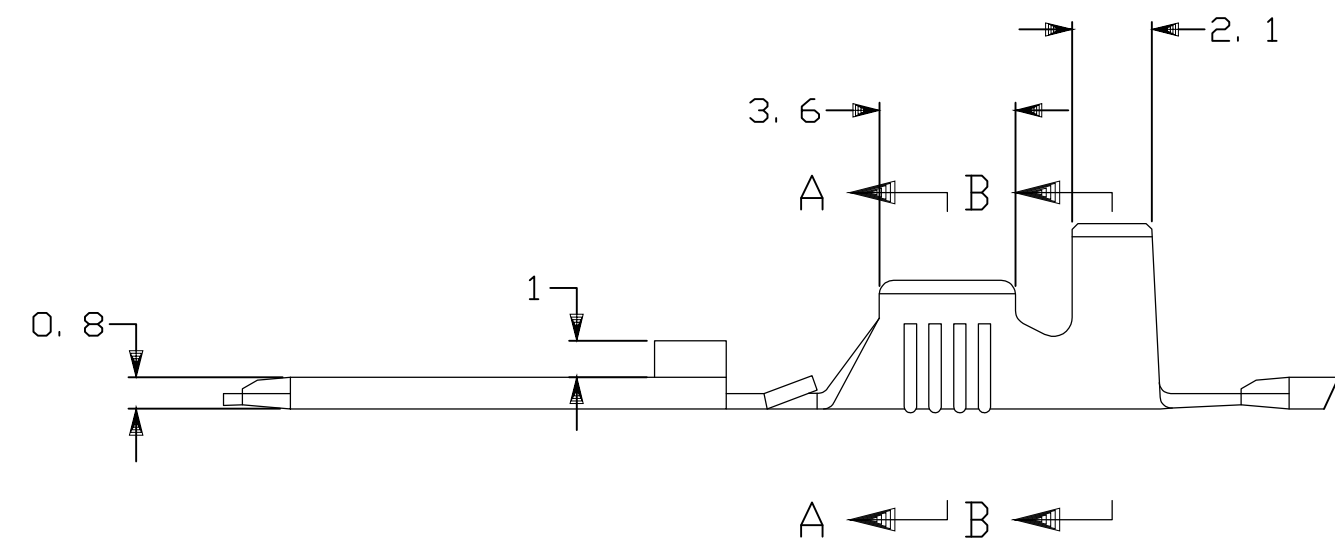

- △ REVERSE REEL OF 170340-3
- △ 170340-3、逆巻リール
- △ SEPARATE PAPER TYPE

△	—	PRE-TIN BRASS t0.41	179462-3	2-170340-3
△	—	PRE-TIN BRASS t0.41	—	1-170340-3
	—	PRE-TIN BRASS t0.41	179462-3	170340-3
	—	BRASS t0.41	—	170340-1
	FINISH	MATERIAL	LOOSE PIECE NUMBER	PART NUMBER

THIS DRAWING IS A CONTROLLED DOCUMENT.

DIMENSIONS: 単位: 耗 mm	TOLERANCES UNLESS OTHERWISE SPECIFIED: 一般公差
	0 PLC ± -
	1 PLC 10 ± - ±0.2
	2 PLC 30 ± - ±0.25
	3 PLC ANGLE: ±3°
	4 PLC ± -
	ANGLES ± -
MATERIAL 材料	FINISH 仕上
SEE TABLE	SEE TABLE

DWN	A.YAMAGUCHI	19AUG98	WIRE RANGE 総合電線断面積	<0.5~2.27mm SQ> #20~#14	INSULATION DIA 被覆外径	2.1~3.4 DIA		
CHK	K.BETSUI	26AUG98	TE Connectivity 250 SERIES TAB WITHOUT LATCH 250シリーズ ラッチ無しタブ					
APVD	K.BETSUI	26AUG98						
PRODUCT SPEC	108-5147		NAME	250 SERIES TAB WITHOUT LATCH				
APPLICATION SPEC	取付適用規格	114-5052	SIZE	A3	CAGE CODE	00779		
WEIGHT	0.76g		DRAWING NO	C=170340		RESTRICTED TO	—	
CUSTOMER DRAWING			SCALE	5:1	SHEET	1 OF 1	REV	C5