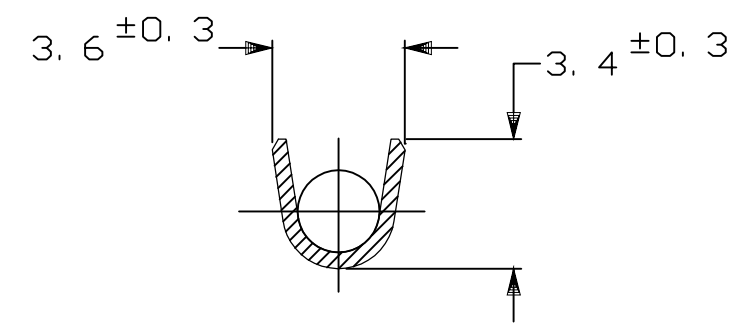

- △ REVERSE REEL OF 170340-3
- △ 170340-3、逆巻リール
- △ SEPARATE PAPER TYPE

△	—	PRE-TIN BRASS t0.41	179462-3	2-170340-3
△	—	PRE-TIN BRASS t0.41	—	1-170340-3
	—	PRE-TIN BRASS t0.41	179462-3	170340-3
	—	BRASS t0.41	—	170340-1
	FINISH	MATERIAL	LOOSE PIECE NUMBER	PART NUMBER

DWN	A.YAMAGUCHI	19AUG98	WIRE RANGE 総合電線断面積	<0.5~2.27mm SQ> #20~#14	INSULATION DIA 被覆外径	2.1~3.4 DIA		
CHK	K.BETSUI	26AUG98	TE Connectivity 250 SERIES TAB WITHOUT LATCH 250シリーズ ラッチ無しタブ					
APVD	K.BETSUI	26AUG98						
PRODUCT SPEC	108-5147		NAME	250 SERIES TAB WITHOUT LATCH				
APPLICATION SPEC	取付適用規格	114-5052	SIZE	A3	CAGE CODE	00779		
WEIGHT	0.76g		DRAWING NO	C=170340		RESTRICTED TO	—	
CUSTOMER DRAWING			SCALE	5:1	SHEET	1 OF 1	REV	C5