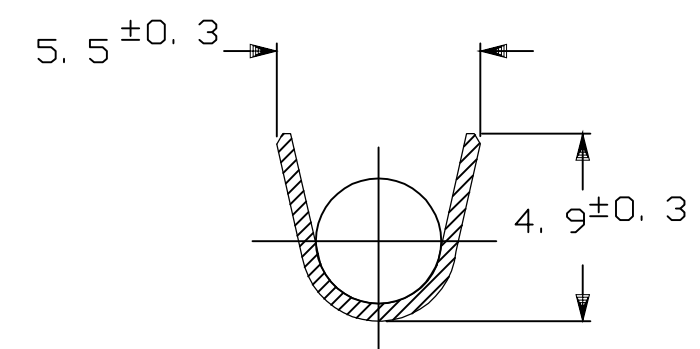

- △ REVERSE REEL OF 170340-3
- △ 170340-3、逆巻リール
- △ SEPARATE PAPER TYPE

△	—	PRE-TIN BRASS t0.41	179462-3	2-170340-3
△	—	PRE-TIN BRASS t0.41	—	1-170340-3
	—	PRE-TIN BRASS t0.41	179462-3	170340-3
	—	BRASS t0.41	—	170340-1
	FINISH	MATERIAL	LOOSE PIECE NUMBER	PART NUMBER

DWN	A.YAMAGUCHI	19AUG98	WIRE RANGE 総合電線断面積	<0.5~2.27mm SQ> #20~#14	INSULATION DIA 被覆外径	2.1~3.4 DIA		
CHK	K.BETSUI	26AUG98	TE Connectivity 250 SERIES TAB WITHOUT LATCH 250シリーズ ラッチ無しタブ					
APVD	K.BETSUI	26AUG98						
PRODUCT SPEC	108-5147		NAME	250 SERIES TAB WITHOUT LATCH				
APPLICATION SPEC	取付適用規格	114-5052	SIZE	A3	CAGE CODE	00779		
WEIGHT	0.76g		DRAWING NO	C=170340		RESTRICTED TO	—	
CUSTOMER DRAWING			SCALE	5:1	SHEET	1 OF 1	REV	C5