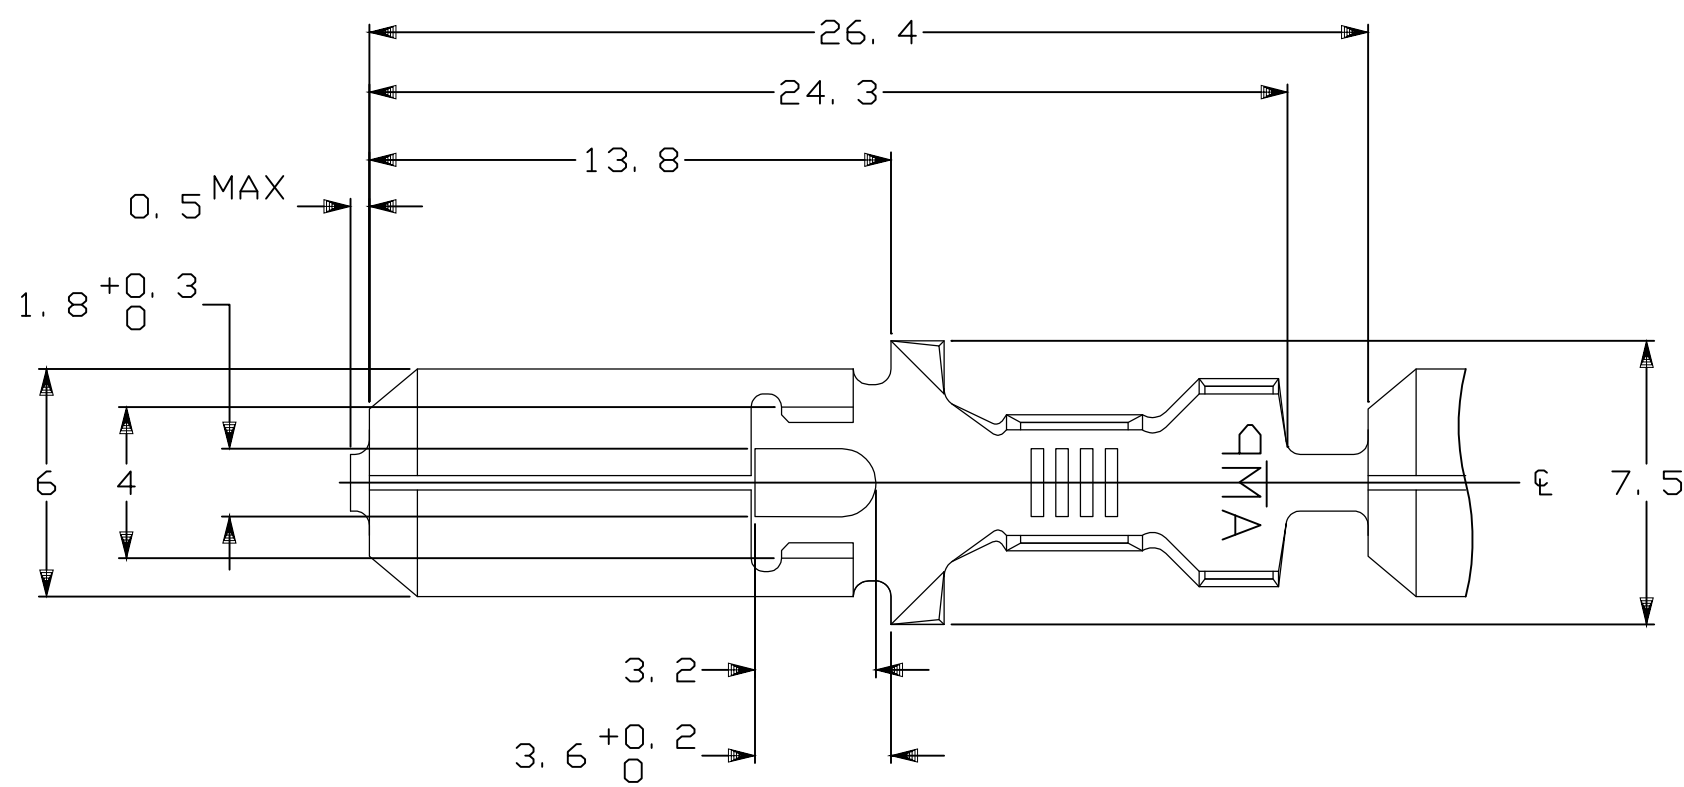

- △ REVERSE REEL OF 170340-3
- △ 170340-3、逆巻リール
- △ SEPARATE PAPER TYPE

△	—	PRE-TIN BRASS t0.41	179462-3	2-170340-3
△	—	PRE-TIN BRASS t0.41	—	1-170340-3
	—	PRE-TIN BRASS t0.41	179462-3	170340-3
	—	BRASS t0.41	—	170340-1
	FINISH	MATERIAL	LOOSE PIECE NUMBER	PART NUMBER

THIS DRAWING IS A CONTROLLED DOCUMENT.

DIMENSIONS: 単位: 耗 mm	TOLERANCES UNLESS OTHERWISE SPECIFIED: 一般公差
	0 PLC ± -
	1 PLC 10 ± - ±0.2
	2 PLC 30 ± - ±0.25
	3 PLC ANGLE: ±3°
	4 PLC ± -
	ANGLES ± -
MATERIAL 材料	FINISH 仕上
SEE TABLE	SEE TABLE

DWN	A.YAMAGUCHI	19AUG98	WIRE RANGE 総合電線断面積	<0.5~2.27mm SQ> #20~#14	INSULATION DIA 被覆外径	2.1~3.4 DIA		
CHK	K.BETSUI	26AUG98	TE Connectivity 250 SERIES TAB WITHOUT LATCH 250シリーズ ラッチ無しタブ					
APVD	K.BETSUI	26AUG98						
PRODUCT SPEC	108-5147		NAME	250 SERIES TAB WITHOUT LATCH				
APPLICATION SPEC	取付適用規格	114-5052	SIZE	A3	CAGE CODE	00779		
WEIGHT	0.76g		DRAWING NO	C=170340		RESTRICTED TO	—	
CUSTOMER DRAWING			SCALE	5:1	SHEET	1 OF 1	REV	C5