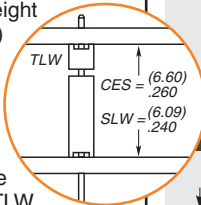

FLEX STACK

TLW-118-06-T-D

MTLW-130-05-G-S-110

(2.54 mm) .100"

TLW, MTLW SERIES

LOW-PROFILE .025" SQ POST HEADERS

Board Mates:
BSW, CES, SLW, HLE

FEATURES

These headers provide the ultimate low-profile (0.64 mm) .025" square post board stacking system. The high quality Phosphor Bronze terminals are available with a standard short post height (TLW Series) for mating with low-profile sockets, or the post height can be Modified (MTLW Series) to accommodate IDC assemblies and other applications.