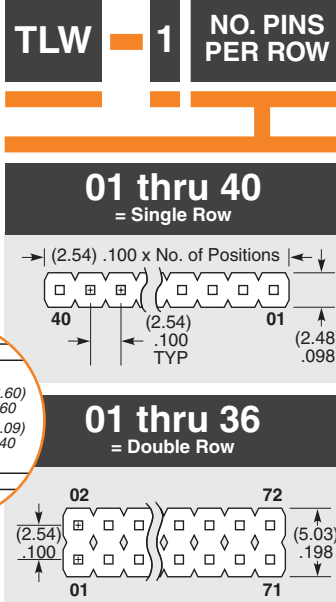

FLEX STACK

TLW-118-06-T-D

MTLW-130-05-G-S-110

(2.54 mm) .100"

TLW, MTLW SERIES

LOW-PROFILE .025" SQ POST HEADERS

Board Mates:
BSW, CES, SLW, HLE

FEATURES

These headers provide the ultimate low-profile (0.64 mm) .025" square post board stacking system. The high quality Phosphor Bronze terminals are available with a standard short post height (TLW Series) for mating with low-profile sockets, or the post height can be Modified (MTLW Series) to accommodate IDC assemblies and other applications.

RECOGNITIONS

For complete scope of recognitions see www.samtec.com/quality

Note: Some lengths, styles and options are non-standard, non-returnable. MTLW Series is non-standard, non-returnable.

Due to technical progress, all designs, specifications and components are subject to change without notice.