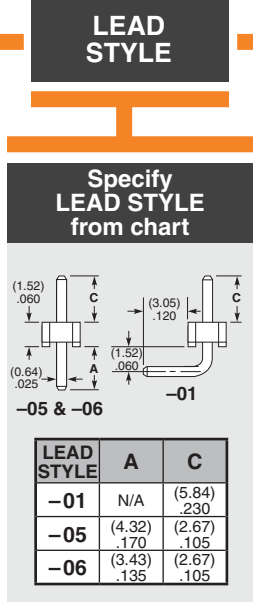

FLEX STACK

TLW-118-06-T-D

MTLW-130-05-G-S-110

(2.54 mm) .100"

TLW, MTLW SERIES

LOW-PROFILE .025" SQ POST HEADERS

Board Mates:
BSW, CES, SLW, HLE

FEATURES

These headers provide the ultimate low-profile (0.64 mm) .025" square post board stacking system. The high quality Phosphor Bronze terminals are available with a standard short post height (TLW Series) for mating with low-profile sockets, or the post height can be Modified (MTLW Series) to accommodate IDC assemblies and other applications.

ALSO AVAILABLE
(MOQ Required)

- Other platings

SPECIFICATIONS

For complete specifications see www.samtec.com?TLW or www.samtec.com?MTLW

Insulator Material: Black Liquid Crystal Polymer
Terminal Material: Phosphor Bronze
Plating: Au or Sn over 50 μ" (1.27 μm) Ni
Current Rating (TLW/SLW): 5.2 A per pin (2 pins powered)
Operating Temp Range: -55 °C to +105 °C with Tin, -55 °C to +125 °C with Gold
RoHS Compliant: Yes
Lead-Free Solderable: Yes

RECOGNITIONS

For complete scope of recognitions see www.samtec.com/quality

Note: Some lengths, styles and options are non-standard, non-returnable. MTLW Series is non-standard, non-returnable.

Due to technical progress, all designs, specifications and components are subject to change without notice.