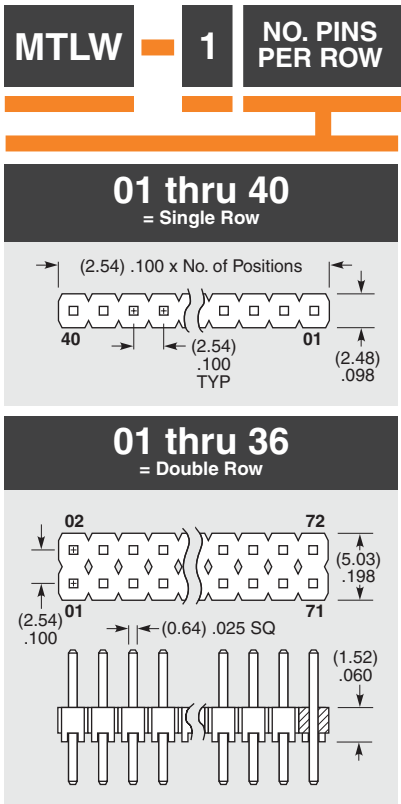

FLEX STACK

TLW-118-06-T-D

MTLW-130-05-G-S-110

(2.54 mm) .100"

TLW, MTLW SERIES

LOW-PROFILE .025" SQ POST HEADERS

Board Mates:
BSW, CES, SLW, HLE

FEATURES

These headers provide the ultimate low-profile (0.64 mm) .025" square post board stacking system. The high quality Phosphor Bronze terminals are available with a standard short post height (TLW Series) for mating with low-profile sockets, or the post height can be Modified (MTLW Series) to accommodate IDC assemblies and other applications.

ALSO AVAILABLE
(MOQ Required)

- Other platings

SPECIFICATIONS

For complete specifications see www.samtec.com?TLW or www.samtec.com?MTLW

Insulator Material: Black Liquid Crystal Polymer
Terminal Material: Phosphor Bronze
Plating: Au or Sn over 50 μ" (1.27 μm) Ni
Current Rating (TLW/SLW): 5.2 A per pin (2 pins powered)
Operating Temp Range: -55 °C to +105 °C with Tin, -55 °C to +125 °C with Gold
RoHS Compliant: Yes
Lead-Free Solderable: Yes

RECOGNITIONS

For complete scope of recognitions see www.samtec.com/quality

Note: Some lengths, styles and options are non-standard, non-returnable. MTLW Series is non-standard, non-returnable.

Due to technical progress, all designs, specifications and components are subject to change without notice.