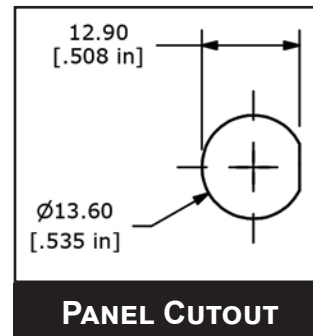

PANEL CUTOUT

SCHEMATIC

RP8100 SERIES PUSHBUTTON SWITCH

RP8101 NO LED B2 BUSHING

Mouser Electronics

Authorized Distributor

Click to View Pricing, Inventory, Delivery & Lifecycle Information:

E-Switch: