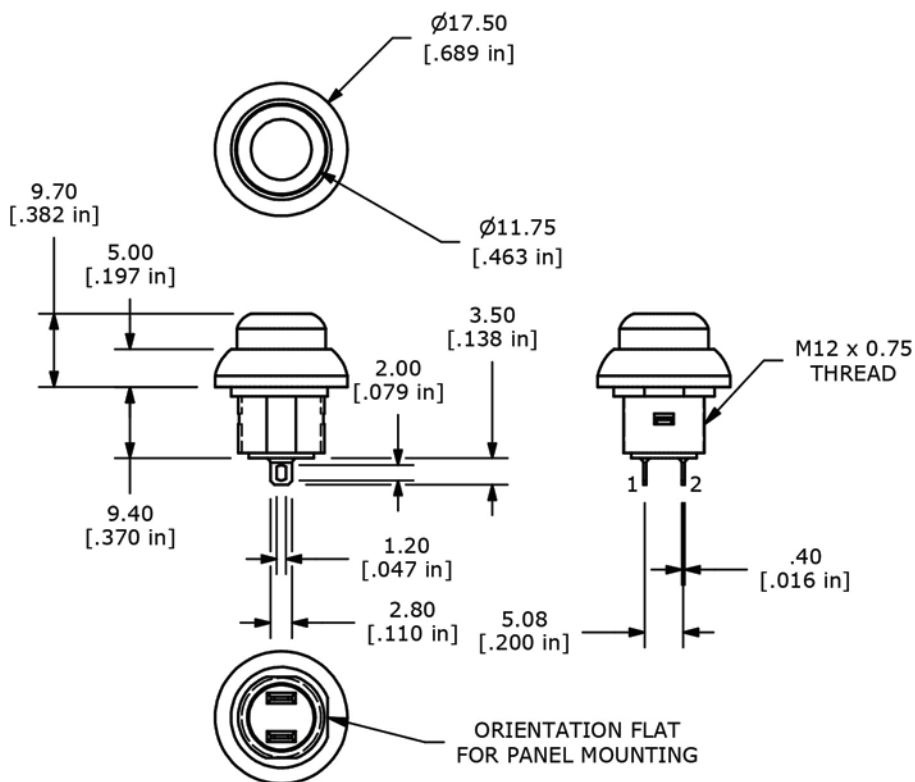

PANEL CUTOUT

SCHEMATIC

RP8100 SERIES PUSHBUTTON SWITCH

RP8101 NO LED B2 BUSHING

Mouser Electronics

Authorized Distributor

Click to View Pricing, Inventory, Delivery & Lifecycle Information:

E-Switch: