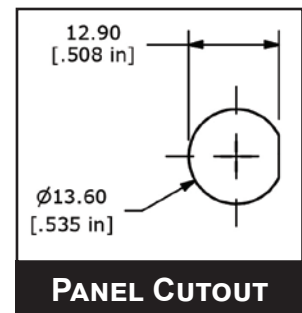

RP8100 SERIES PUSHBUTTON SWITCH

RP8100 w/LED B1 BUSHING

RP8100 w/o LED B1 BUSHING

RP8100 SERIES PUSHBUTTON SWITCH

RP8100 w/ LED B2 BUSHING

PANEL CUTOUT

LED SCHEMATIC

RP8100 w/o LED B2 BUSHING