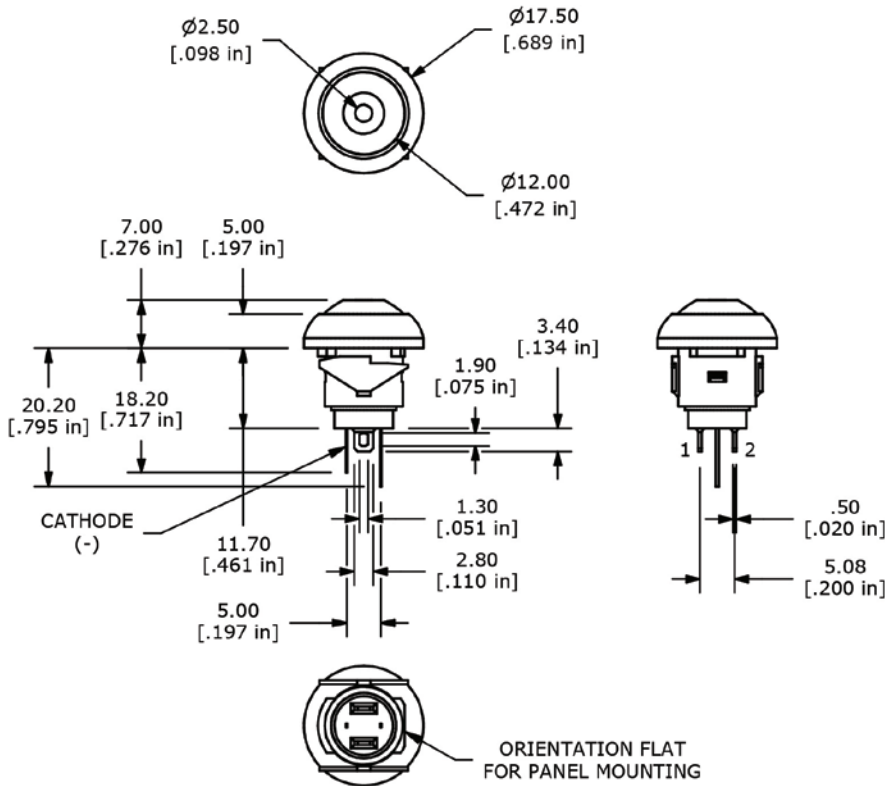

RP8100 SERIES PUSHBUTTON SWITCH

RP8100 w/LED B1 BUSHING

RP8100 w/o LED B1 BUSHING

RP8100 SERIES PUSHBUTTON SWITCH

RP8100 w/ LED B2 BUSHING

PANEL CUTOUT

LED SCHEMATIC

RP8100 w/o LED B2 BUSHING

PANEL CUTOUT

SCHEMATIC

RP8100 SERIES PUSHBUTTON SWITCH

RP8101 NO LED B2 BUSHING

Mouser Electronics

Authorized Distributor

Click to View Pricing, Inventory, Delivery & Lifecycle Information:

E-Switch:

[RP8100B2M1CEBLKBLUNIL](#) [RP8100B1M1CEBLKBLKNIL](#) [RP8100B1M1CEBLKBLUNIL](#)
[RP8100B2M1CEBLKORGNIL](#) [RP8100B1M1CEBLKGRNNIL](#) [RP8100B2M1CEBLKBLKNIL](#)
[RP8100B2M1CEBLKWHTNIL](#) [RP8100B1M1CEBLKREDNIL](#) [RP8100B1M1CEBLKYELNIL](#)
[RP8100B2M1CEBLKREDNIL](#) [RP8100B2M1CEBLKYELNIL](#) [RP8100B2M1CEBLKGRNNIL](#) [RP8100RUBBERSEAL](#)
[RP8100LOCKWASHER](#) [RP8100HEXNUT](#)