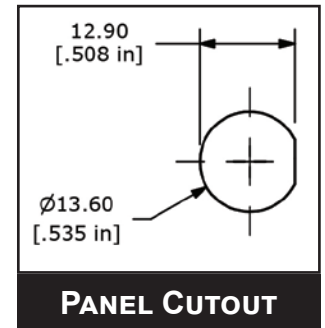

RP8100 SERIES PUSHBUTTON SWITCH

RP8100 w/LED B1 BUSHING

RP8100 w/o LED B1 BUSHING

RP8100 SERIES PUSHBUTTON SWITCH

RP8100 w/ LED B2 BUSHING

PANEL CUTOUT

LED SCHEMATIC

RP8100 w/o LED B2 BUSHING