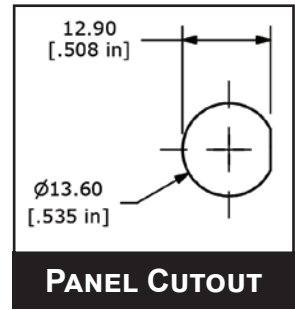

RP8100 SERIES PUSHBUTTON SWITCH

RP8100 w/LED B1 BUSHING

RP8100 w/o LED B1 BUSHING

RP8100 SERIES PUSHBUTTON SWITCH

RP8100 w/ LED B2 BUSHING

PANEL CUTOUT

LED SCHEMATIC

RP8100 w/o LED B2 BUSHING