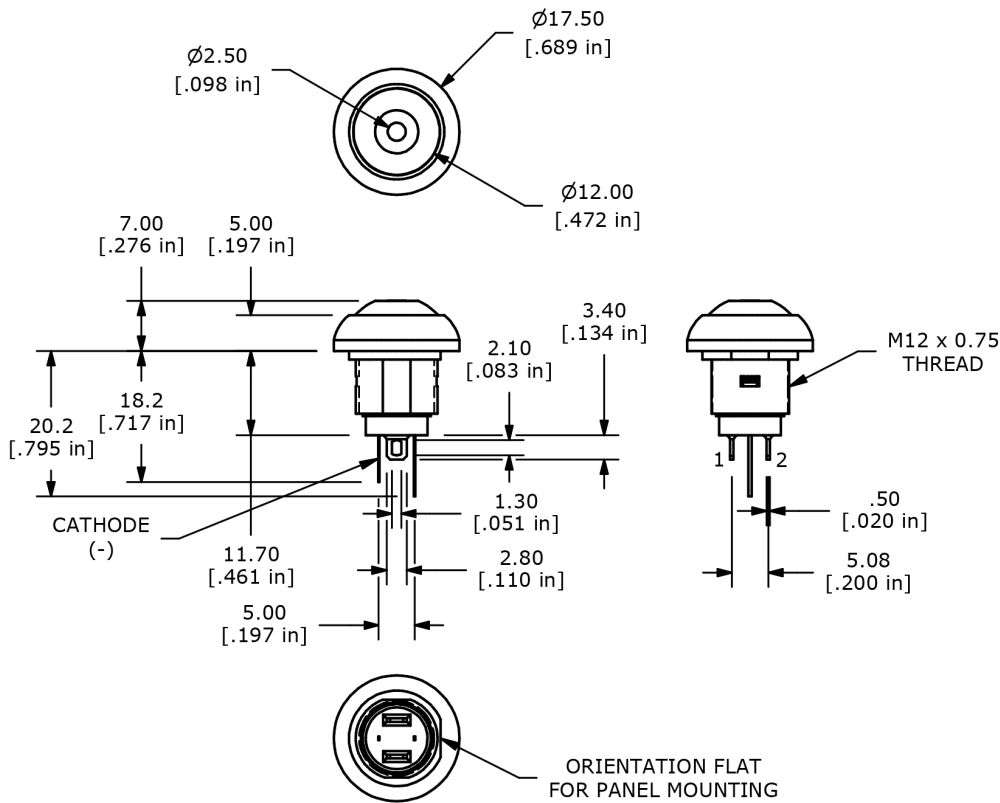

RP8100 SERIES PUSHBUTTON SWITCH

RP8100 w/LED B1 BUSHING

RP8100 w/o LED B1 BUSHING

RP8100 SERIES PUSHBUTTON SWITCH

RP8100 w/ LED B2 BUSHING

PANEL CUTOUT

LED SCHEMATIC

RP8100 w/o LED B2 BUSHING

PANEL CUTOUT

SCHEMATIC

RP8100 SERIES PUSHBUTTON SWITCH

RP8101 NO LED B2 BUSHING

Mouser Electronics

Authorized Distributor

Click to View Pricing, Inventory, Delivery & Lifecycle Information:

E-Switch:

[RP8100B2M1CEBLKBLUNIL](#) [RP8100B1M1CEBLKBLKNIL](#) [RP8100B1M1CEBLKBLUNIL](#)
[RP8100B2M1CEBLKORGNIL](#) [RP8100B1M1CEBLKGRNNIL](#) [RP8100B2M1CEBLKBLKNIL](#)
[RP8100B2M1CEBLKWHTNIL](#) [RP8100B1M1CEBLKREDNIL](#) [RP8100B1M1CEBLKYELNIL](#)
[RP8100B2M1CEBLKREDNIL](#) [RP8100B2M1CEBLKYELNIL](#) [RP8100B2M1CEBLKGRNNIL](#) [RP8100RUBBERSEAL](#)
[RP8100LOCKWASHER](#) [RP8100HEXNUT](#)