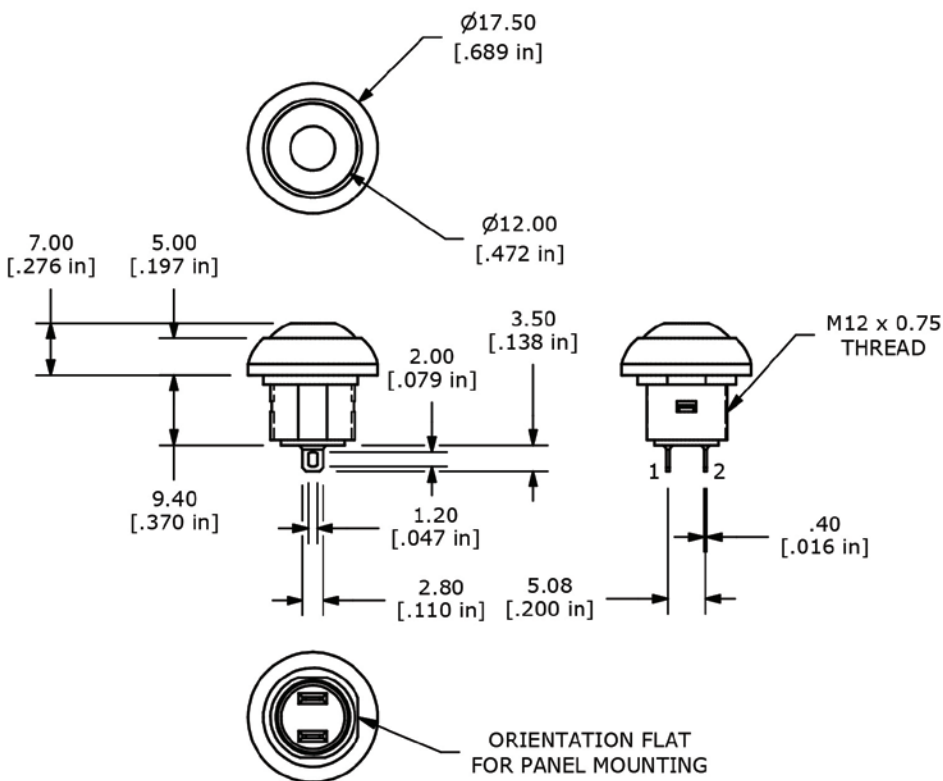

RP8100 SERIES PUSHBUTTON SWITCH

RP8100 w/LED B1 BUSHING

RP8100 w/o LED B1 BUSHING

RP8100 SERIES PUSHBUTTON SWITCH

RP8100 w/ LED B2 BUSHING

PANEL CUTOUT

LED SCHEMATIC

RP8100 w/o LED B2 BUSHING

PANEL CUTOUT

SCHEMATIC

RP8100 SERIES PUSHBUTTON SWITCH

RP8101 NO LED B2 BUSHING

Mouser Electronics

Authorized Distributor

Click to View Pricing, Inventory, Delivery & Lifecycle Information:

E-Switch: