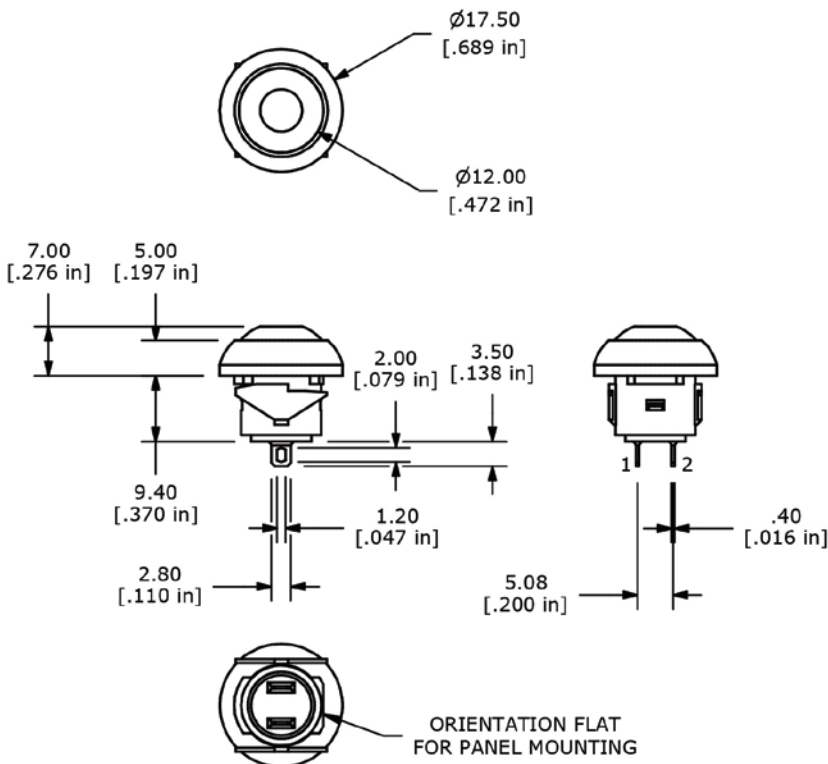

RP8100 SERIES PUSHBUTTON SWITCH

RP8100 w/LED B1 BUSHING

RP8100 w/o LED B1 BUSHING

RP8100 SERIES PUSHBUTTON SWITCH

RP8100 w/ LED B2 BUSHING

PANEL CUTOUT

LED SCHEMATIC

RP8100 w/o LED B2 BUSHING

PANEL CUTOUT

SCHEMATIC

RP8100 SERIES PUSHBUTTON SWITCH

RP8101 NO LED B2 BUSHING

Mouser Electronics

Authorized Distributor

Click to View Pricing, Inventory, Delivery & Lifecycle Information:

E-Switch: