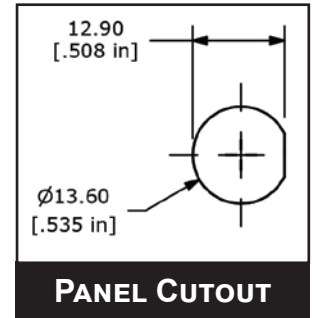

RP8100 SERIES PUSHBUTTON SWITCH

RP8100 w/LED B1 BUSHING

RP8100 w/o LED B1 BUSHING

RP8100 SERIES PUSHBUTTON SWITCH

RP8100 w/ LED B2 BUSHING

PANEL CUTOUT

LED SCHEMATIC

RP8100 w/o LED B2 BUSHING