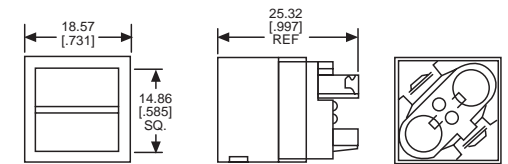

Material: Cap, High Temperature Scratch-Resistant Plastic

Fig 9

329-0701-537 SHOWN

330-0100-100 SHOWN

FRAME

Mouser Electronics

Authorized Distributor

Click to View Pricing, Inventory, Delivery & Lifecycle Information: