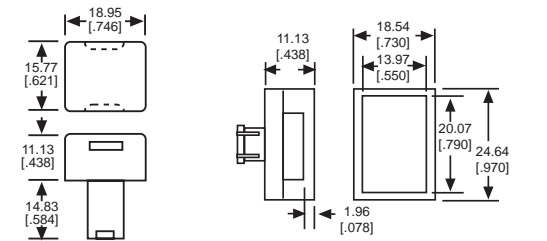

5/8" x 3/4" RECTANGULAR

CAP PART NO.	COLOR	FIG
326-0071	RED	7
326-0072	GREEN	7
326-0073	YELLOW	7
326-0075	WHITE	7

Fig 1

Fig 2

Fig 3

Fig 4

Fig 5

Fig 6