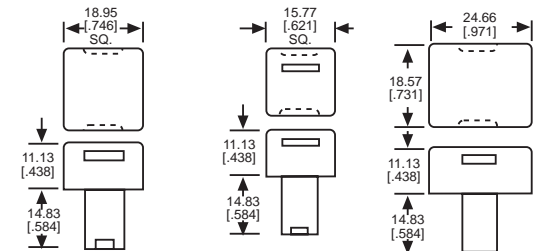

5/8" SQUARE LED

CAP PART NO.	LED/CAP	FIG
332-0010	RED/BLACK	5
332-0015	RED/WHITE	5
332-0020	GREEN/BLACK	5
332-0030	YELLOW/BLACK	5

3/4" x 1" RECTANGULAR

CAP PART NO.	COLOR	FIG
328-0071	RED	6
328-0072	GREEN	6
328-0073	YELLOW	6
328-0075	WHITE	6

5/8" x 3/4" RECTANGULAR

CAP PART NO.	COLOR	FIG
326-0071	RED	7
326-0072	GREEN	7
326-0073	YELLOW	7
326-0075	WHITE	7

Fig 1

Fig 2

Fig 3

Fig 4

Fig 5

Fig 6