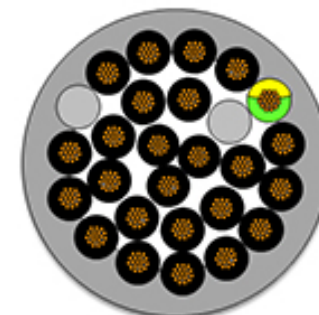

Physical

Bending Radius - Minimum	> 15xOD
Cable Length	250.0m
Circuits (Loaded)	25
Color - Cable Jacket	Gray
Insulation	TPE
Material - Outer Jacket	PVC
Net Weight	0.010/g
Outer Jacket Diameter	17.70mm
Packaging Type	Reel
Temperature Range - Operating	+5° to +80°C
Wire Size AWG	16
Wire Size mm ²	1.50
Wire/Cable Type	UL AWM 2464 / CSA

Electrical

Current - Maximum per Contact	Contact Molex
Voltage - Maximum	300V

Material Info

Engineering Number	1X250M
--------------------	--------

Reference - Drawing Numbers

Product Specification	1552100001-P1E
-----------------------	----------------