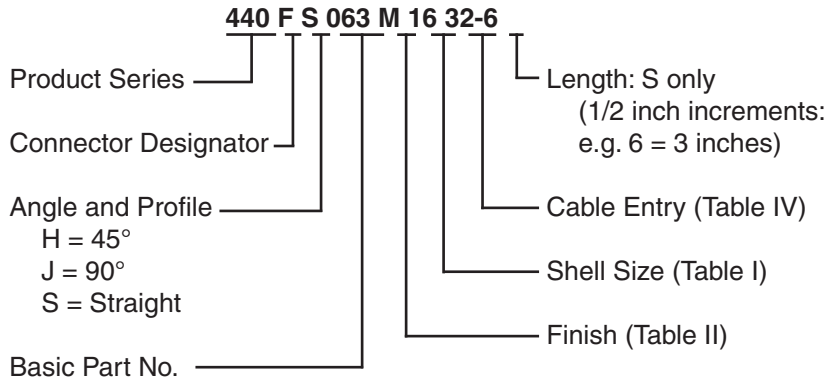

**CONNECTOR  
 DESIGNATORS**  
**A-F-H-L-S**  
**ROTATABLE  
 COUPLING**

**STYLE 2  
 (STRAIGHT  
 See Note 1)**

**See inside back  
 cover fold-out or  
 pages 13 and 14  
 for Tables I and II.**

**STYLE 2  
 (45° & 90°  
 See Note 1)**

**-445** Add "-445" to Specify Glenair's Non-Detent, ("NESTOR") Spring-Loaded, Self-Locking Coupling. See Page 41 for Details.

Metric dimensions (mm) are indicated in parentheses.