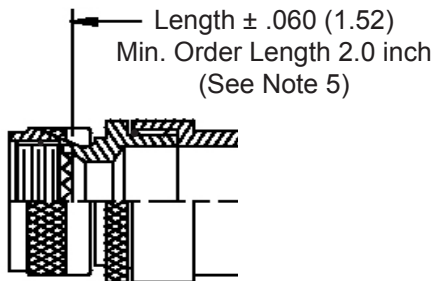

**CONNECTOR  
 DESIGNATORS**  
**A-F-H-L-S**  
**ROTATABLE  
 COUPLING**

**STYLE 2  
 (STRAIGHT  
 See Note 1)**

**See inside back  
 cover fold-out or  
 pages 13 and 14  
 for Tables I and II.**

**STYLE 2  
 (45° & 90°  
 See Note 1)**

**-445** Add "-445" to Specify Glenair's Non-Detent, ("NESTOR") Spring-Loaded, Self-Locking Coupling. See Page 41 for Details.

Metric dimensions (mm) are indicated in parentheses.