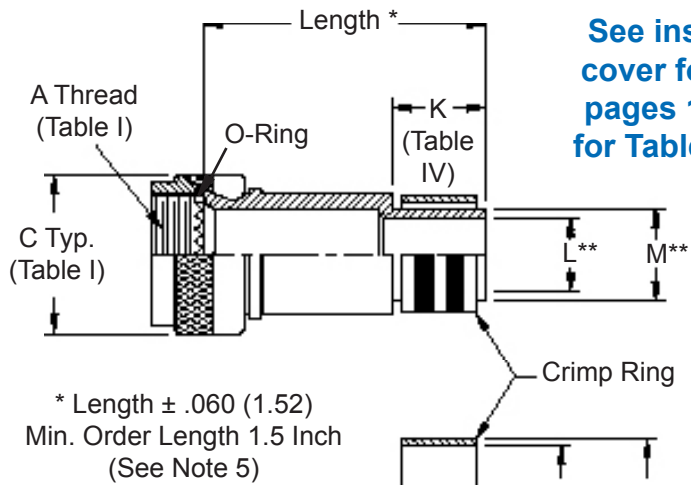

**CONNECTOR  
 DESIGNATORS**  
**A-F-H-L-S**  
**ROTATABLE  
 COUPLING**

**STYLE 2  
 (STRAIGHT  
 See Note 1)**

**See inside back  
 cover fold-out or  
 pages 13 and 14  
 for Tables I and II.**

**STYLE 2  
 (45° & 90°  
 See Note 1)**

**-445** Add "-445" to Specify Glenair's Non-Detent, ("NESTOR") Spring-Loaded, Self-Locking Coupling. See Page 41 for Details.

Metric dimensions (mm) are indicated in parentheses.