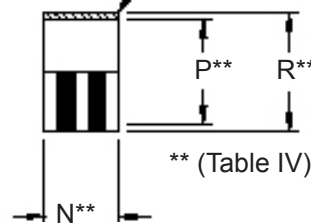

**CONNECTOR  
 DESIGNATORS**  
**A-F-H-L-S**  
**ROTATABLE  
 COUPLING**

**STYLE 2  
 (STRAIGHT  
 See Note 1)**

**See inside back  
 cover fold-out or  
 pages 13 and 14  
 for Tables I and II.**

**STYLE 2  
 (45° & 90°  
 See Note 1)**

**-445** Add "-445" to Specify Glenair's Non-Detent, ("NESTOR") Spring-Loaded, Self-Locking Coupling. See Page 41 for Details.

Metric dimensions (mm) are indicated in parentheses.