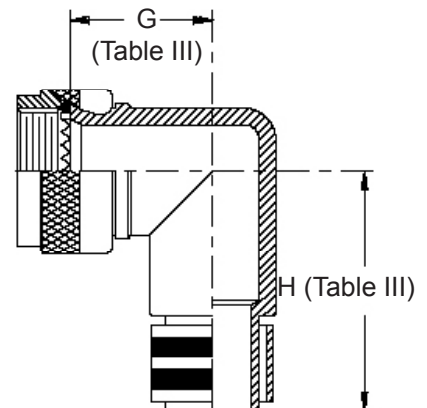

**CONNECTOR  
 DESIGNATORS**  
**A-F-H-L-S**  
**ROTATABLE  
 COUPLING**

**STYLE 2  
 (STRAIGHT  
 See Note 1)**

**See inside back  
 cover fold-out or  
 pages 13 and 14  
 for Tables I and II.**

**STYLE 2  
 (45° & 90°  
 See Note 1)**

**-445** Add "-445" to Specify Glenair's Non-Detent, ("NESTOR") Spring-Loaded, Self-Locking Coupling. See Page 41 for Details.

Metric dimensions (mm) are indicated in parentheses.