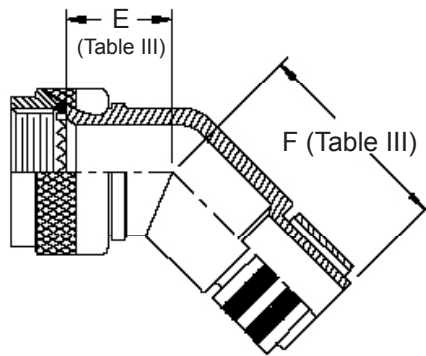

**CONNECTOR  
 DESIGNATORS**  
**A-F-H-L-S**  
**ROTATABLE  
 COUPLING**

**STYLE 2  
 (STRAIGHT  
 See Note 1)**

**See inside back  
 cover fold-out or  
 pages 13 and 14  
 for Tables I and II.**

**STYLE 2  
 (45° & 90°  
 See Note 1)**

**-445** Add "-445" to Specify Glenair's Non-Detent, ("NESTOR") Spring-Loaded, Self-Locking Coupling. See Page 41 for Details.

Metric dimensions (mm) are indicated in parentheses.