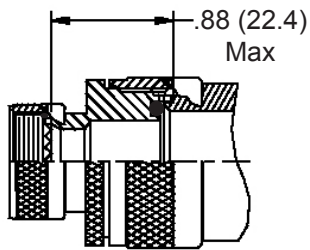

**CONNECTOR  
 DESIGNATORS**  
**A-F-H-L-S**  
**ROTATABLE  
 COUPLING**

**STYLE 2  
 (STRAIGHT  
 See Note 1)**

**See inside back  
 cover fold-out or  
 pages 13 and 14  
 for Tables I and II.**

**STYLE 2  
 (45° & 90°  
 See Note 1)**

**-445** Add "-445" to Specify Glenair's Non-Detent, ("NESTOR") Spring-Loaded, Self-Locking Coupling. See Page 41 for Details.

Metric dimensions (mm) are indicated in parentheses.