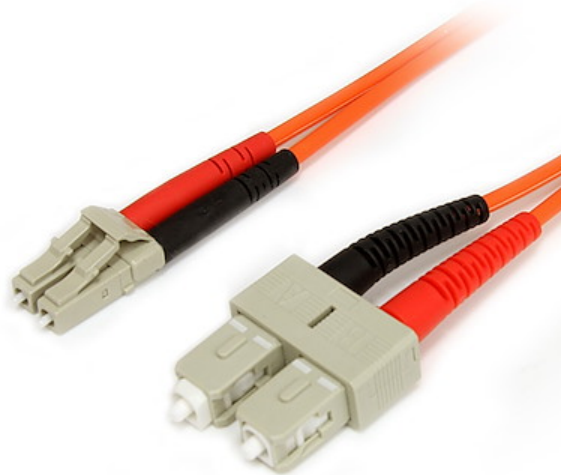

## 3m Fiber Optic Cable - Multimode Duplex 62.5/125 LSZH Fiber Jumper Cord - LC/SC

**Product ID:** FIBLCSC3

The FIBLCSC3 3-meter (10ft) Multimode 62.5/125 Duplex Fiber Patch Cable is terminated with one LC (male) connector and one SC (male) connector, to provide the necessary connection between fiber networking devices for high-speed, long distance networks.

This LC-SC patch cable is housed in a LSZH (Low-Smoke, Zero-Halogen) flame retardant jacket, to ensure minimal smoke, toxicity and corrosion when exposed to high sources of heat, in the event of a fire. Making it ideal for use in industrial settings, central offices and schools, as well as residential settings where building codes are a consideration.

Backed by Lifetime Warranty, our LC-SC Multimode Fiber Patch cable is guaranteed to provide long-lasting dependability, and top quality performance.