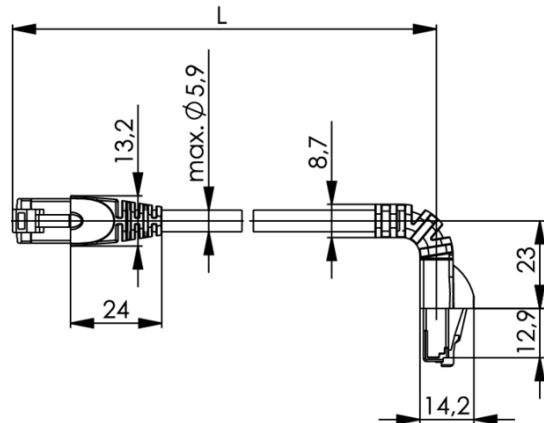

order number: L00001A0156

Patch Cord Cat.6<sub>A</sub> MP8 FS 500 LSZH-2,0 m; 1x90° cable boot; green

Technical Attributes	
Short name	MP8 FS 500 LSZH-2,0
Length	2,0 m
Colour	green
Remarks	1x90° - 1x180° cable boot

### Performance Characteristics

- pin assignment acc. to EIA/TIA 568B
- 90° / 180° / 270° moulded boot with latch protection
- Colours: grey, green, red, blue, yellow, black, white, purple
- Variants with very short boot
- 360 degrees completely surround plug shielding (shielded cable types)
- flexible and strain relieved
- moulded strain relief boot
- cable jacket and strain relief boot: PVC resp. LSZH (= Low Smoke, Zero Halogen)

Mechanical Characteristics	
Cable structure	LI02YSCH 4x2xAWG 27/7 PiMF
Stranded wire	AWG 27 (7/0.14 mm)

Insulation	PE, Ø 1.02 mm (±0.05 mm)
Pair shielding	Al-foil, outside conducting
Overall shielding	tin plated copper braid
Outer jacket	5.8 mm (±0.2 mm)