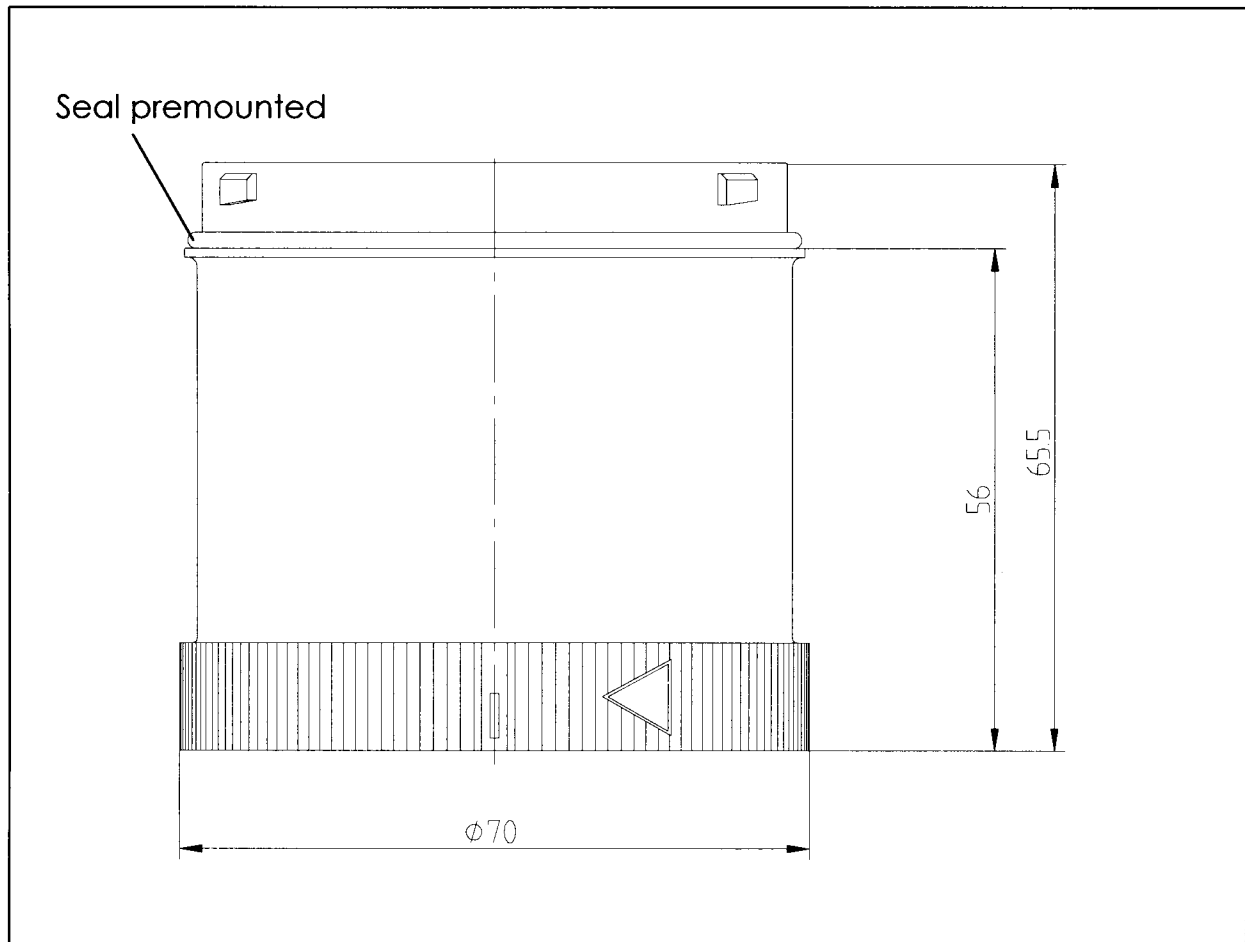

Permanent light element 641

(provisional technical data sheet)

WERMA Signaltechnik
GmbH + Co.
Dürbheimer Straße 15
D-78604 Rietheim-Weilheim
Phone 0049/7424/9557-0
Fax 0049/7424/9557-44

Electrical specifications:

Operating voltage: $U_{nenn} = \text{max. } 250V$
Bulb: max. 7W
Working life: depending on the bulb used

Order-No.:

641 X00 00 Permanent light element
X 1=red 2=green 3=yellow 4=clear 5=blue

Mechanical specifications:

Material: Polycarbonate
Socket: B15d (Bayonet)
Seal: premounted with each element

Further specifications:

Mass: ca. 55g
Temperature: $t_a -20^\circ C \text{ bis } +60^\circ C$
Protection rating: IP 65 when mounted or with cap

Regulations: Conform to current EC-regulations.
UL-listed.

All specifications refer to U_{nenn} and room temperature!

	Drawn up	proved	released	Data-sheet-No.
Name	E. Rudischhauser	<i>rs</i>	<i>RC</i>	000 641 501
Date	2001-11-06	2001-11-06	2001-11-09	Page 1 of 1