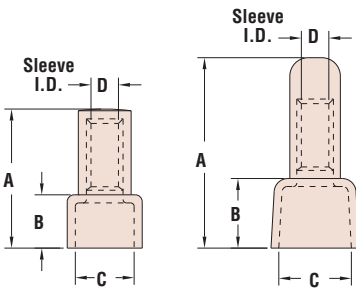

Heyco® Wire Connectors

- **Quick, permanent and secure installation** with recommended crimp tool.
- Five sizes for #10 AWG thru #22 AWG.
- UL rated at 600 volts except as noted.
- Closed-end nylon shell with plated copper internal sleeve.

Part No. 2988**
Features Extra Clearance Beyond Sleeve.

WIRE COMBINATIONS (AWG)	PART NO.	DESCRIPTION	USE CRIMP TOOL	PART DIMENSIONS							
				A		B		C		D	
				in.	mm.	in.	mm.	in.	mm.	in.	mm.

Crimp-On

JOINS: 1#16 & 1#20 Thru 2-5#22	2986	1622N	0992 (YS-7)	.60	15,2	.23	5,9	.24	6,2	.09	2,4
JOINS: 1#14 & 1#18 Thru 2-7#22	2988**	1422DN	0992 (YS-7)	.83	21,1	.31	7,9	.33	8,4	.12	3,0
JOINS: 1#14 & 1#18 Thru 2-7#22	2990	1422N	0992 (YS-7)	.60	15,2	.23	5,9	.26	6,5		
JOINS:* 1#10 & 1#14 Thru 4#20	2992	1022N	0992 (YS-7)	.70	17,1	.32	8,0	.37	9,4	.16	4,0
JOINS:* 1#10&1#12 Thru 4#16	2994	1020N	n/a	.87	22,2	.40	10,2	.47	12,0	.20	5,1

- Gray, Blue, Orange, Yellow, and Red colors for easy size and capacity identification.
- Square wire spring insert bites into and securely connects #10 AWG thru #22 AWG.
- Fluted body for easy assembly.
- 81-G and 82-B UL rated 300 volts.
- 83-O and 84-Y UL rated at 600 volts.

*Only suitable for stranded #10 AWG (6,0 mm) wire.
**Extra clearance beyond sleeve.

Quick Specs

Materials	Crimp-On – Nylon 6/6 and brass	Color Coded – Polypropylene and steel
Certifications	UL Listed under Underwriters' Laboratories File E80121	CS Certified by the Canadian Standards Association File 211101 (Color Coded only)
Flammability Rating	Crimp-On – 94V-0	Color Coded – 94V-2
Temperature Range	-4°F (-18°C) to 221°F (105°C)	