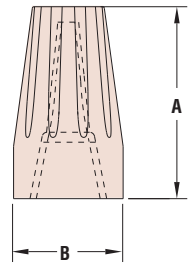

Heyco® Wire Connectors

- **Quick, permanent and secure installation** with recommended crimp tool.
- Five sizes for #10 AWG thru #22 AWG.
- UL rated at 600 volts except as noted.
- Closed-end nylon shell with plated copper internal sleeve.

Part No. 2988**
Features Extra Clearance Beyond Sleeve.

WIRE COMBINATIONS (AWG)	PART NO.	DESCRIPTION	USE CRIMP TOOL	PART DIMENSIONS							
				A		B		C		D	
				in.	mm.	in.	mm.	in.	mm.	in.	mm.

Crimp-On

JOINS: 1#16 & 1#20 Thru 2-5#22	2986	1622N	0992 (YS-7)	.60	15,2	.23	5,9	.24	6,2	.09	2,4
JOINS: 1#14 & 1#18 Thru 2-7#22	2988**	1422DN	0992 (YS-7)	.83	21,1	.31	7,9	.33	8,4	.12	3,0
JOINS: 1#14 & 1#18 Thru 2-7#22	2990	1422N	0992 (YS-7)	.60	15,2	.23	5,9	.26	6,5		
JOINS:* 1#10 & 1#14 Thru 4#20	2992	1022N	0992 (YS-7)	.70	17,1	.32	8,0	.37	9,4	.16	4,0
JOINS:* 1#10&1#12 Thru 4#16	2994	1020N	n/a	.87	22,2	.40	10,2	.47	12,0	.20	5,1

Color Coded

Color

JOINS #22 Thru #14 Min. 3#22 Max. 2#16	2937	81-G	Gray	.57	14,5	.33	8,4
JOINS #22 Thru #14 Min. 3#20 Max. 3#16	2940	82-B	Blue	.70	17,8	.39	9,9
JOINS #22 Thru #14 Min. 2#18 Max. 2#14	2949	83-O	Orange	.84	21,3	.45	11,4
JOINS #22 Thru #10 Min. 3#20 Max. 2#12	2952	84-Y	Yellow	.94	23,9	.54	13,7
JOINS #20 Thru #8 Min. 2#14 Max. 4#12	2955	86-R	Red	1.05	26,7	.64	16,3

- Gray, Blue, Orange, Yellow, and Red colors for easy size and capacity identification.
- Square wire spring insert bites into and securely connects #10 AWG thru #22 AWG.
- Fluted body for easy assembly.
- 81-G and 82-B UL rated 300 volts.
- 83-O and 84-Y UL rated at 600 volts.