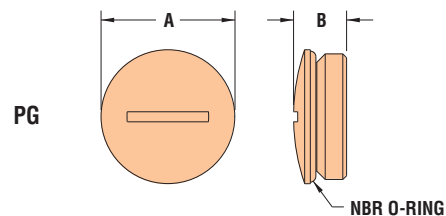

Metric Threads

M6 x1.0	13397	BRASS TP M6*	.35	9,0		
M8 x1.25	13398	BRASS TP M8*	.39	10,0		
M10 x1.5	13399	BRASS TP M10*	.47	12,0	.31	8,0
M12 x 1,5	13403	BRASS TP M12	.55	14,0		
M16 x 1,5	13404	BRASS TP M16	.75	19,0		
M20 x 1,5	13406	BRASS TP M20	.94	24,0	.35	9,0
M25 x 1,5	13408	BRASS TP M25	1.10	28,0	.43	11,0
M32 x 1,5	13409	BRASS TP M32	1.38	35,0	.47	12,0
M40 x 1,5	13410	BRASS TP M40	1.77	45,0	.55	14,0
M50 x 1,5	13411	BRASS TP M50	2.17	55,0	.59	15,0
M63 x 1,5	13413	BRASS TP M63	2.76	70,0	.63	16,0

* Metric course-pitch threads

	Plastic TP Plugs	Brass TP Plugs
Material	Nylon 6/6 or Impact Resistant Polystyrene	Nickel-Plated Brass with an NBR O-ring
Flammability Rating	94V-2	
Temperature Range	-4° F (-20° C) to 176° F (80° C)	-40° F (-40° C) to 212° F (100° C)
IP Rating	IP 50	IP 68