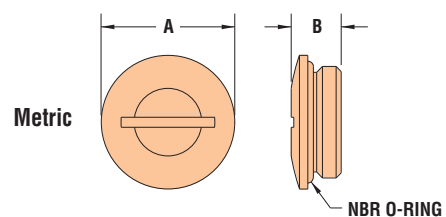

Metric Threads

M6 x1.0	13397	BRASS TP M6*	.35	9,0		
M8 x1.25	13398	BRASS TP M8*	.39	10,0		
M10 x1.5	13399	BRASS TP M10*	.47	12,0	.31	8,0
M12 x 1,5	13403	BRASS TP M12	.55	14,0		
M16 x 1,5	13404	BRASS TP M16	.75	19,0		
M20 x 1,5	13406	BRASS TP M20	.94	24,0	.35	9,0
M25 x 1,5	13408	BRASS TP M25	1.10	28,0	.43	11,0
M32 x 1,5	13409	BRASS TP M32	1.38	35,0	.47	12,0
M40 x 1,5	13410	BRASS TP M40	1.77	45,0	.55	14,0
M50 x 1,5	13411	BRASS TP M50	2.17	55,0	.59	15,0
M63 x 1,5	13413	BRASS TP M63	2.76	70,0	.63	16,0

* Metric course-pitch threads

	Plastic TP Plugs	Brass TP Plugs
Material	Nylon 6/6 or Impact Resistant Polystyrene	Nickel-Plated Brass with an NBR O-ring
Flammability Rating	94V-2	
Temperature Range	-4° F (-20° C) to 176° F (80° C)	-40° F (-40° C) to 212° F (100° C)
IP Rating	IP 50	IP 68