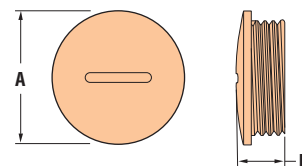

Metric Threads - Nylon

M12 x 1,5	3403	3403B	TP M12	.59	15,0		
M16 x 1,5	3404	3404B	TP M16	.79	20,0	.41	10,5
M20 x 1,5	3406	3406B	TP M20	.95	24,0		
M25 x 1,5	3408	3408B	TP M25	1.18	30,0	.51	13,0
M32 x 1,5	3409	3409B	TP M32	1.48	37,0	.53	13,5
M40 x 1,5	3410	3410B	TP M40	1.81	46,0	.55	14,0
M50 x 1,5	3411	3411B	TP M50	2.20	56,0	.63	16,0
M63 x 1,5	3413	3413B	TP M63	2.76	70,0	.71	18,0

Standard color gray and black. Consult Heyco for other colors.

- Used to close **unneded PG and Metric threaded holes** when other threaded accessories may be added at a later time.
- Designed with slot for screwdriver installation
- For PG Threaded specifications, see page 3-53
- For Heyco Snap-In Metric Dome Plugs, see page 6-30.
- Nickel-Plated Brass Plugs are ideal where extra durability and strength are needed such as harsh environmental conditions.
- Nickel-Plated Brass Plugs include NBR O-ring