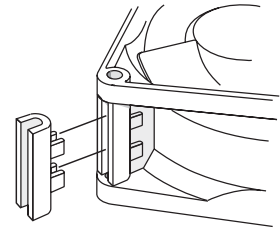

LZ 260 / LZ 261

Spacer of fiberglass reinforced plastic. For screw mounting over both fan and mounting flanges.