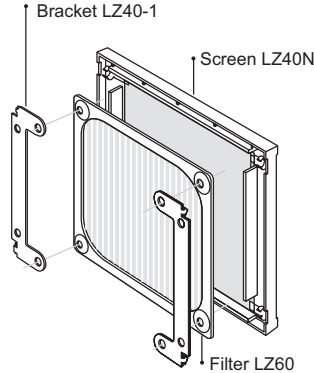

### Filter Kit for 119mm fans

10016-1-5170	Grill Guard
10017-1-5170	Grill Guard and Filter
10018-1-5170	Grill Guard, Filter, Spacer

### LZ 120

Connecting cable with molded plug. (PVC, black). Stranded wires with multi-core cable ends. For all types of fans with flat pins .12 x .02 in (3.0 x 0.5 mm).

Type	Cable Length in. (mm)	Pins
LZ120	24 (610)	.02 (.5)
LZ126	39.4 (1000)	.02 (.5)