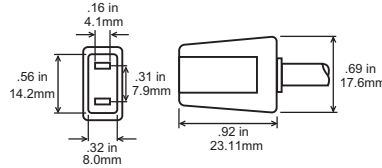

LZ 120

Connecting cable with molded plug. (PVC, black). Stranded wires with multi-core cable ends. For all types of fans with flat pins .12 x .02 in (3.0 x 0.5 mm).