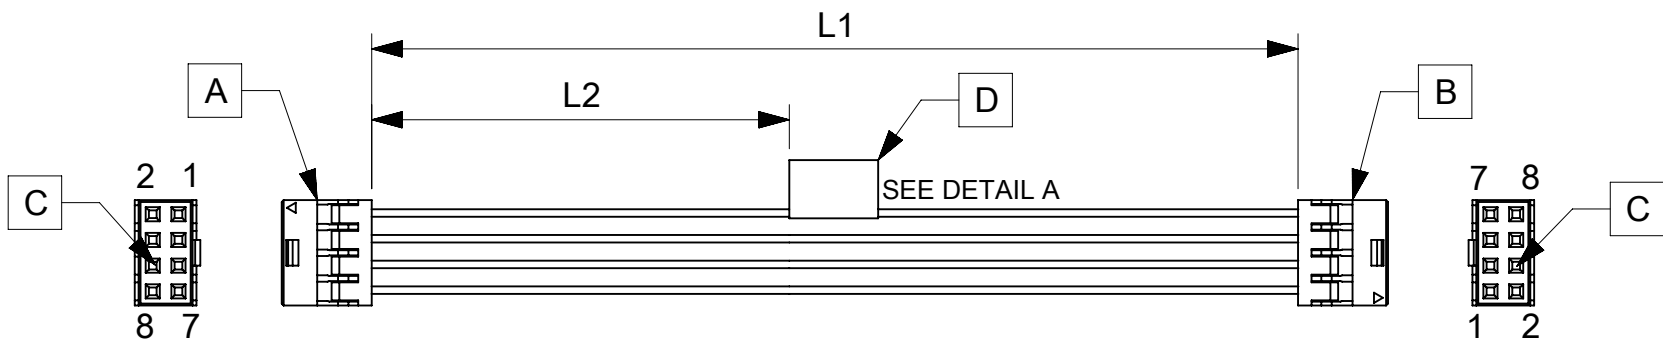

ITEM	PART#	DESCRIPTION	QTY	UOM
A, B	511100860	8CKT CRIMP REC HOU WITH LOCKING FEATURE	2	PC
C	503948055	2mm MGrid WTB Crimp Term PhBr 2.5Sn	16	PC
D	--	PAPER PRINTED PAPER WHITE	1	PC

FROM	TO	DESCRIPTION	COLOR
A1	B7	1X24AWG DISC SR-PVC BK UL10002	BLACK
A2	B8	1X24AWG DISC SR-PVC BK UL10002	BLACK
A3	B5	1X24AWG DISC SR-PVC BK UL10002	BLACK
A4	B6	1X24AWG DISC SR-PVC BK UL10002	BLACK
A5	B3	1X24AWG DISC SR-PVC BK UL10002	BLACK
A6	B4	1X24AWG DISC SR-PVC BK UL10002	BLACK
A7	B1	1X24AWG DISC SR-PVC BK UL10002	BLACK
A8	B2	1X24AWG DISC SR-PVC BK UL10002	BLACK

TABLE			
PART NUMBER	L1	L2 (REF)	TITLE
2185091080	50±3	13	MILLI-GRID DR R-R 8CKT 50MM DISC Sn
2185091081	100±5	38	MILLI-GRID DR R-R 8CKT 100MM DISC Sn
2185091082	150±8	63	MILLI-GRID DR R-R 8CKT 150MM DISC Sn
2185091083	300±10	138	MILLI-GRID DR R-R 8CKT 300MM DISC Sn
2185091084	600±10	288	MILLI-GRID DR R-R 8CKT 600MM DISC Sn

NOTES

1. Cable assembly must pass 100% for continuity and polarity.
2. Connector view shown is from mating side.
3. Label text must be 2mm max. in height with Arial font.
4. Label must be wrapped in Flag type on a single cable.