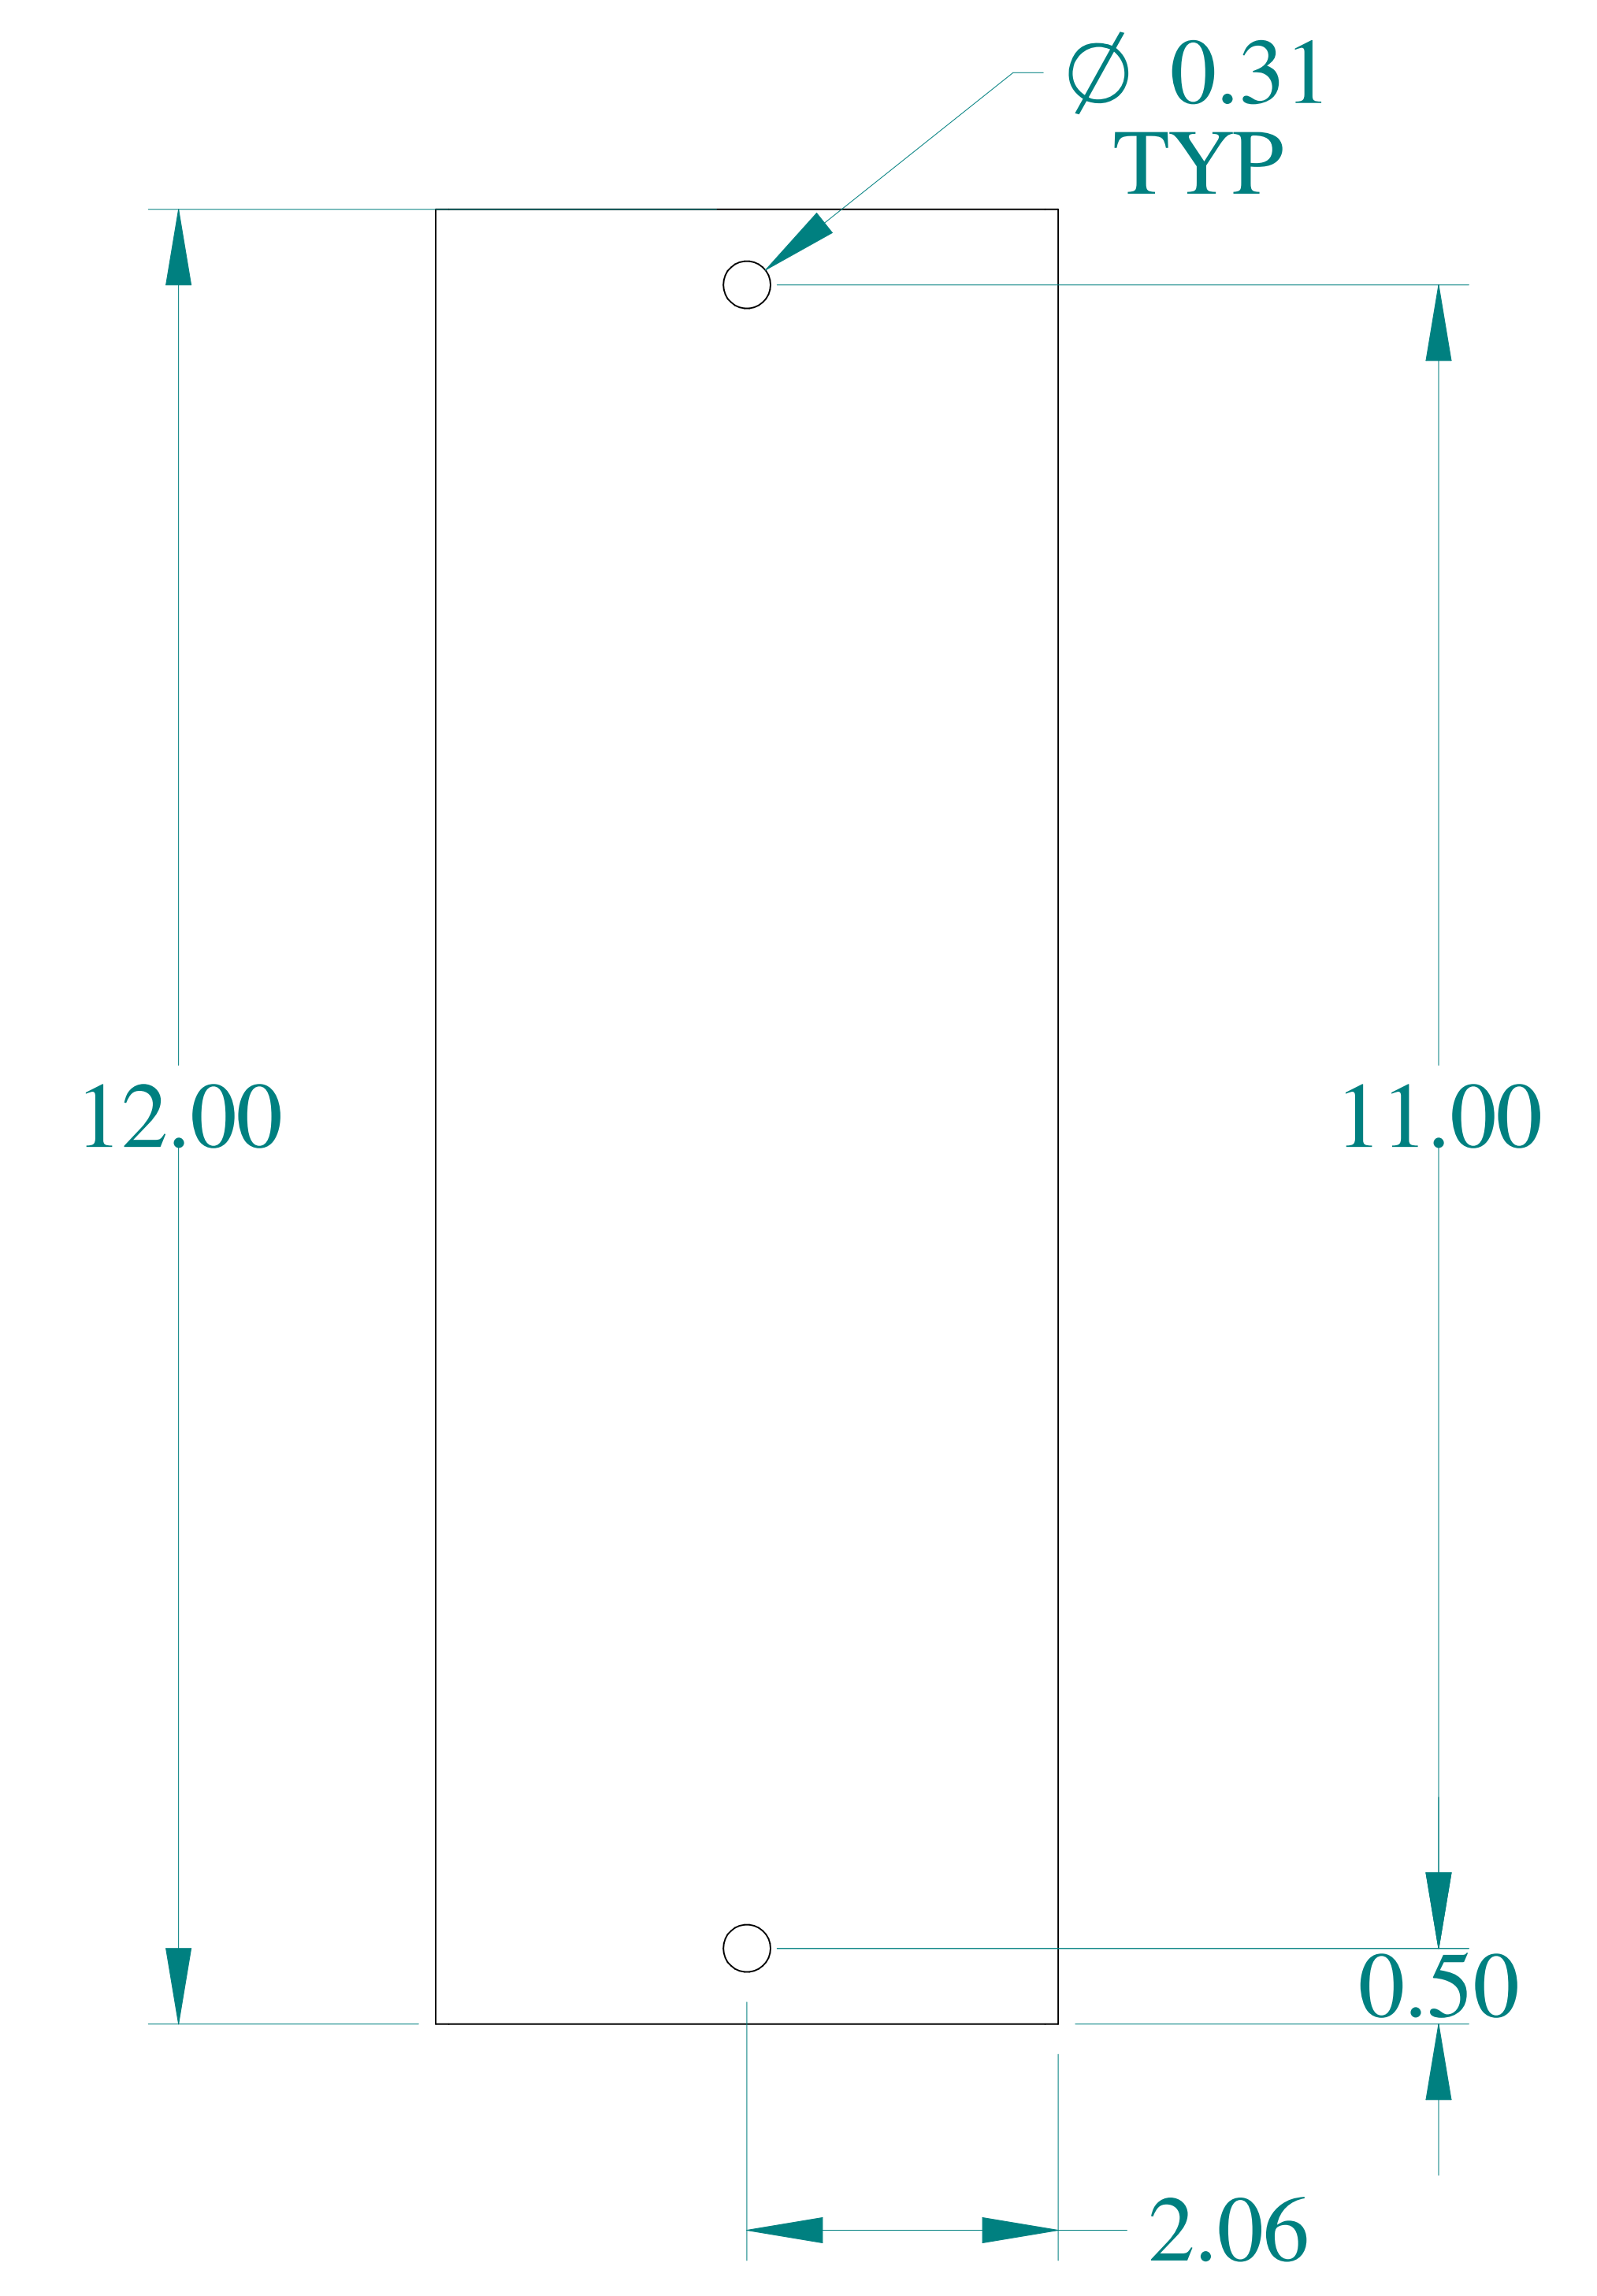

TOP VIEW

ISOMETRIC VIEWS

SIDE VIEW

FRONT VIEW

SIDE VIEW

BACK VIEW

BOTTOM VIEW

HAMMOND MANUFACTURING®

www.hammondmfg.com

Data subject to change without notice.

Part # : CWSC412NK Date : Mar. 22, 2019

Link: www.hammfg.com/CWSC412NK