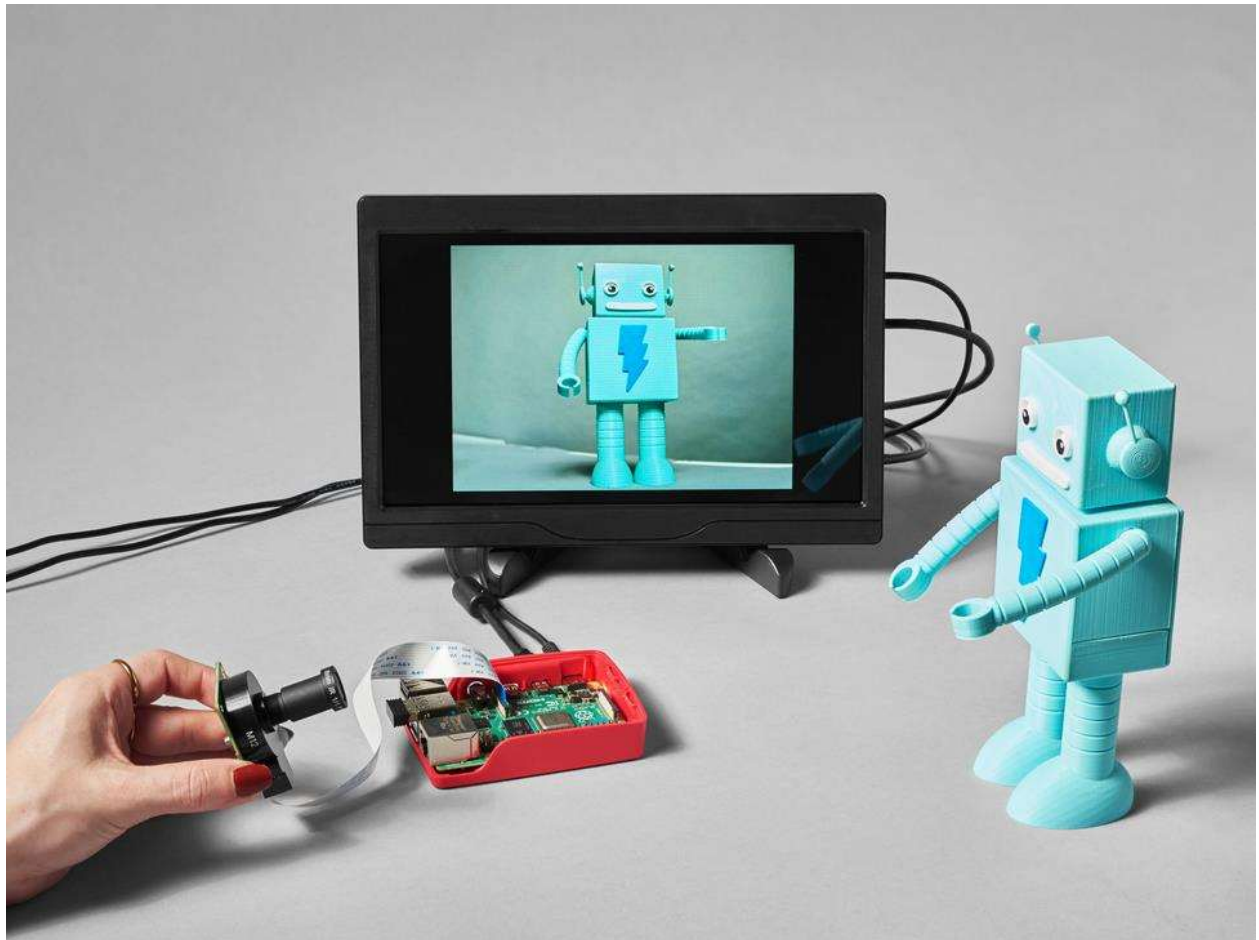

# 8mm 12MP Portrait Lens for M12 High-Quality Camera

Product ID: 5701

## Description

This is the 8mm 12MP Portrait Lens, an essential for the M12 Raspberry Pi High-Quality Camera.

With its narrow angle-of-view and focal length, this lens is great for portraiture shots – especially to get that dramatic, blurred background composition. Includes a thumbscrew to quickly and easily assemble onto the HQ Camera Board.

For use with the M12 Raspberry Pi HQ camera only. We also carry a 2.7mm 12MP Wide Angle Lens and a 5MP 25mm Telephoto Lens.

**YouTube link:** [https://www.youtube.com/watch?t=113&v=TmS4fkypa-U&embeds\\_euri=https%3A%2F%2Fwww.adafruit.com%2F&feature=emb\\_imp\\_woyt](https://www.youtube.com/watch?t=113&v=TmS4fkypa-U&embeds_euri=https%3A%2F%2Fwww.adafruit.com%2F&feature=emb_imp_woyt)

## Technical Details

Specifications:

- Resolution: 12MP
- Aperture: F1.8
- Mount: M12
- Focal Length: 8mm
- Image Format: 1 / 1.7"
- FOV(D/H/V): 72.64°/57.12°/42.44°