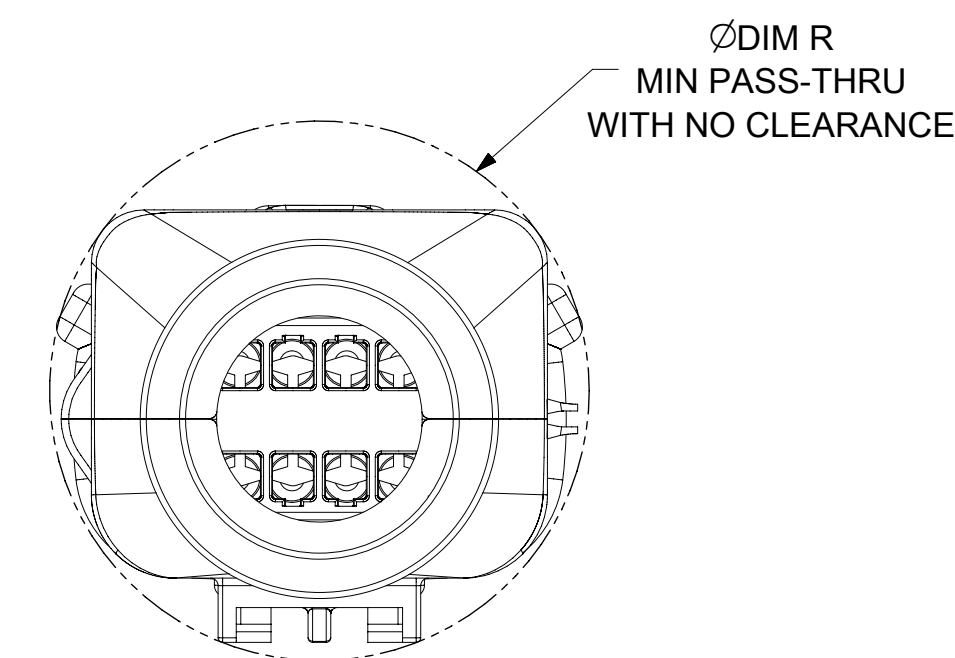

OVERALL MATED SYSTEM WITH RECEPTACLE BACKSHELL