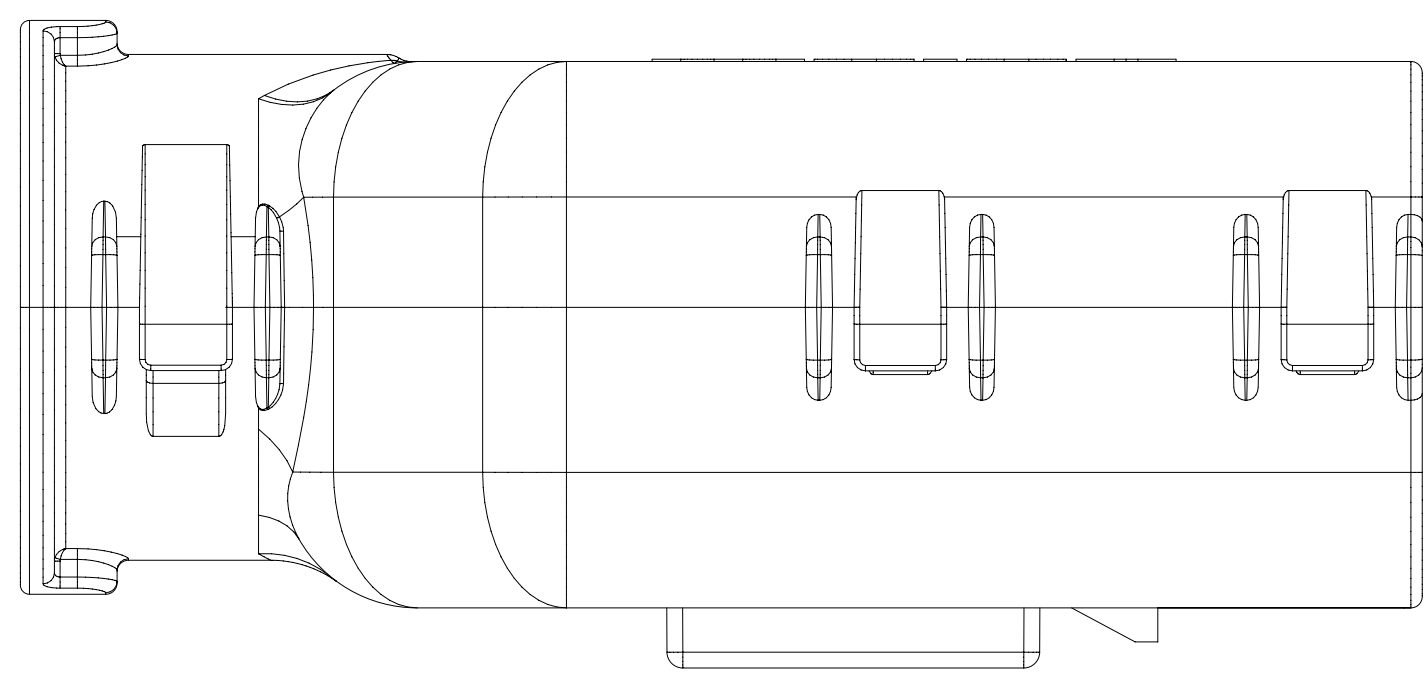

SHEET DESCRIPTION
MOLEX BACKSHELL

SECTION B-B

SYMBOLS = 0 = 0 = 0 = 0 = 0 = 0 = 0 = 0 = 0 = 0 = 0	THIS DRAWING CONTAINS INFORMATION THAT IS PROPRIETARY TO MOLEX ELECTRONIC TECHNOLOGIES, LLC AND SHOULD NOT BE USED WITHOUT WRITTEN PERMISSION		CURRENT REV DESC: EC NO: 171650 DRWN: PMANJUNATHAC 2018/01/03 CHK'D: MVANSLAMBROU 2018/02/16 APPR: MVANSLAMBROU 2018/02/16 INITIAL REVISION: DRWN: APROFFITT 2014/04/28 APPR: VKOSHY 2014/05/14	 MX150 BLADE DUAL ROW SEALED ASSEMBLY MAT SEAL							
	DIMENSION UNITS mm	SCALE 3:1					GENERAL TOLERANCES (UNLESS SPECIFIED) ANGULAR TOL $\pm$ 1.0° 4 PLACES $\pm$ 3 PLACES $\pm$ 2 PLACES $\pm$ 0.1 1 PLACE $\pm$ 0.2 0 PLACES $\pm$ DRAFT WHERE APPLICABLE MUST REMAIN WITHIN DIMENSIONS		PRODUCT CUSTOMER DRAWING DOCUMENT NUMBER SD-33482-0001 DOC TYPE | DOC PART | REVISION PSD | 001 | E2		
DOCUMENT STATUS | P1 | RELEASE DATE | 2018/02/16 22:02:26	THIRD ANGLE PROJECTION 	DRAWING A1-SIZE	SERIES 33482	MATERIAL NUMBER CUSTOMER GENERAL MARKET	SHEET NUMBER 9 OF 11