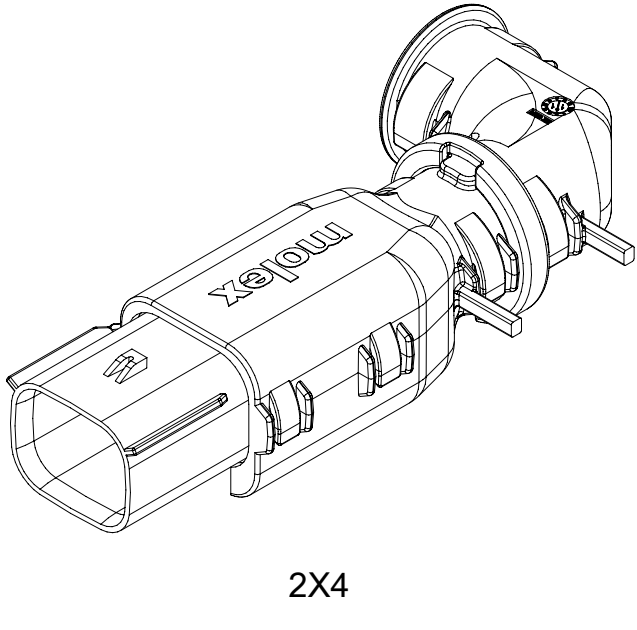

SHEET DESCRIPTION
BACKSHELL NOTES

BACKSHELL NOTES: VALID UNLESS OTHERWISE SPECIFIED

1. GENERAL:

- a. APPLICATION SPECIFICATION SEE: AS-34951-001
- -DESIGNED TO MATE WITH BLADE SEALED ASSEMBLY SPECIFIED IN MOLEX DRAWING SD-33482-0001.
- -SYSTEM TO BE USED WITH WIRE WITHIN DIAMETER RANGE OF 1.2mm TO 2.69mm.
- -COMPONENTS ARE OPTIONAL AND MUST BE PURCHASED SEPERATELY.
- -DESIGN IS OWNED BY SCHLEMMER FOR SCHLEMMER BACKSHELL.
- -DESIGN IS OWNED BY MOLEX FOR MOLEX BACKSHELL.
- -90° ADAPTOR DESIGN IS OWNED BY MOLEX.
- -FOR ADDITIONAL INFORMATION SEE THE BACKSHELL COMPONENT DRAWING SD-34950-0001.

BACKSHELL CUSTOMER MODEL NUMBER LEGEND

34950-XXXX

CUSTOMER MODEL COMPONENTS

- 0 - SCHLEMMER BACKSHELL ONLY
- 1 - SCHLEMMER BACKSHELL & MX150 HOUSING KEY A ASSEMBLY
- 2 - SCHLEMMER BACKSHELL & MX150 HOUSING KEY B ASSEMBLY
- 3 - SCHLEMMER BACKSHELL & MX150 HOUSING KEY C ASSEMBLY
- 4 - SCHLEMMER BACKSHELL & MX150 HOUSING KEY D ASSEMBLY
- 5 - MOLEX BACKSHELL ONLY
- 6 - MOLEX BACKSHELL & MX150 HOUSING KEY A ASSEMBLY
- 7 - MOLEX BACKSHELL & MX150 HOUSING KEY B ASSEMBLY
- 8 - MOLEX BACKSHELL & MX150 HOUSING KEY C ASSEMBLY
- 9 - MOLEX BACKSHELL & MX150 HOUSING KEY D ASSEMBLY