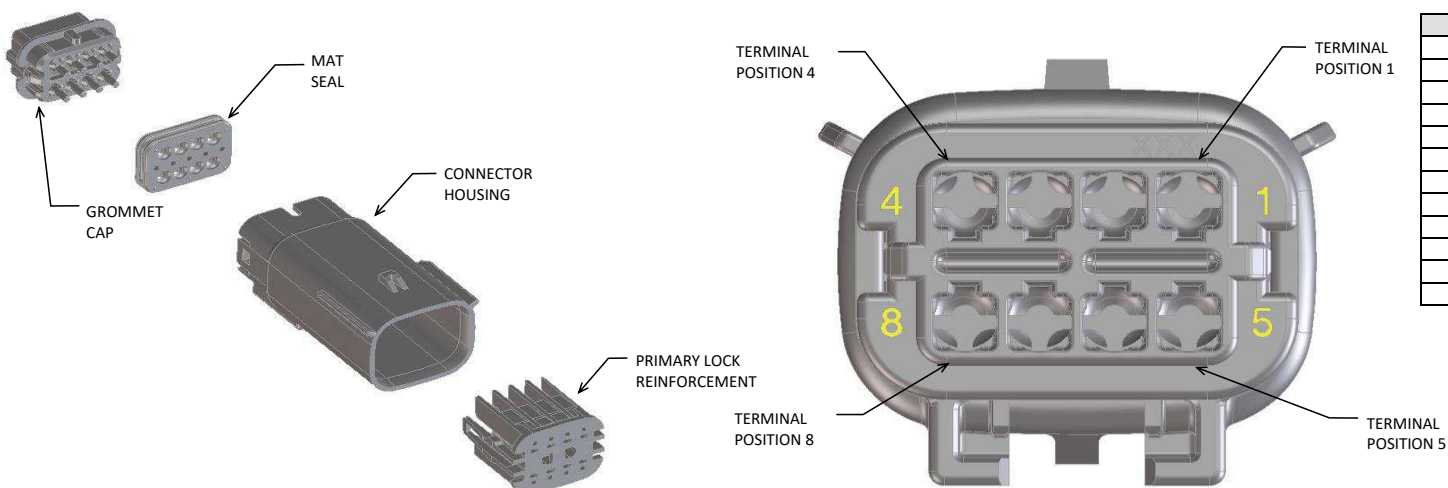

MX150 2X4 BLADE SEALED ASSEMBLY MAT SEAL
BOM AND PIN OUT SHEET

ABBREVIATION	DESCRIPTION	COLOR	MATERIAL
A-BLK	HOUSING, KEYING OPTION A	BLACK	SPS/NYLON GF20
B-LG	HOUSING, KEYING OPTION B	LIGHT GRAY	SPS/NYLON GF20
C-BR	HOUSING, KEYING OPTION C	BROWN	SPS/NYLON GF20
D-GR	HOUSING, KEYING OPTION D	GREEN	SPS/NYLON GF20
C-DG	HOUSING, KEYING OPTION C	DARK GRAY	SPS/NYLON GF20
D-SG	HOUSING, KEYING OPTION D	STONE GRAY	SPS/NYLON GF20
A-YW	HOUSING, KEYING OPTION A	YELLOW	SPS/NYLON GF20
GCP	GROMMET CAP (PLUGGED)	BLACK	SPS/NYLON GF20
GCO	GROMMET CAP (OPEN)	BLACK	SPS/NYLON GF20
PLR	PLR	NATURAL	SPS/NYLON GF20
M-R	MAT SEAL	RUST RED	INHERENTLY LUBRICATED SILICONE
M-B	MAT SEAL	ROYAL BLUE	INHERENTLY LUBRICATED SILICONE

FOR ADDITIONAL INFORMATION SEE SD-33482-0001