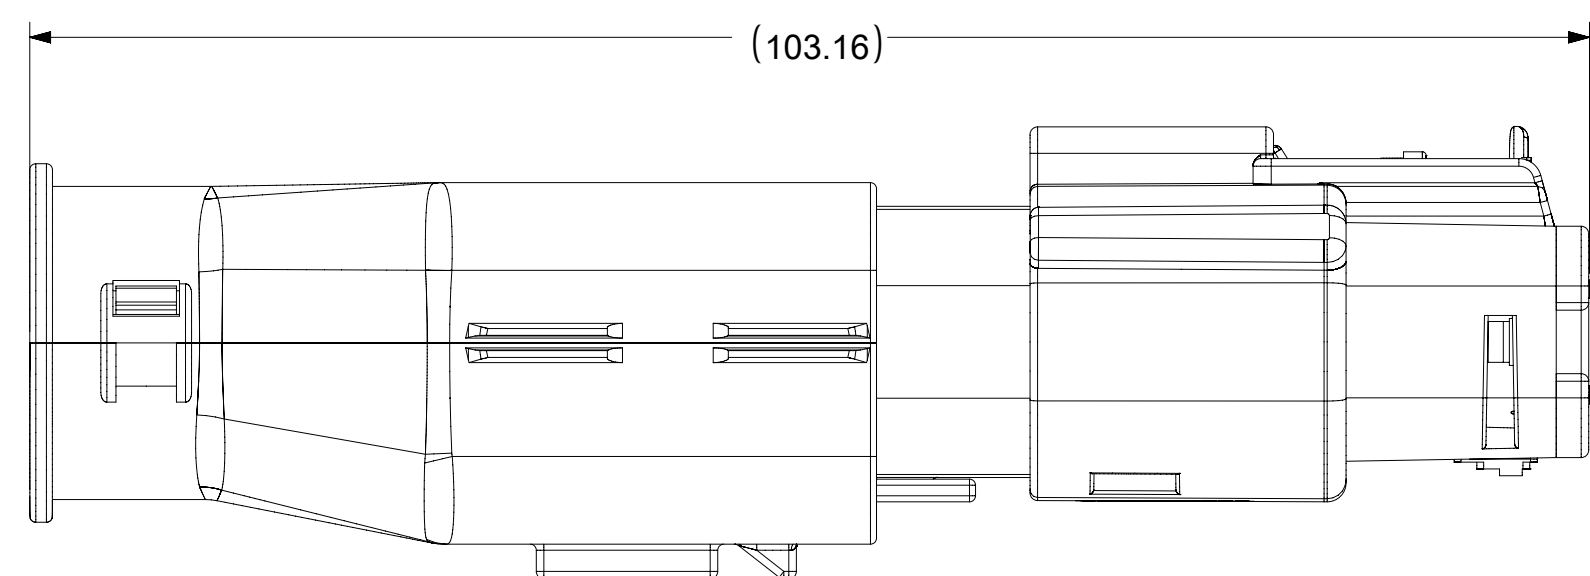

SHEET DESCRIPTION
SCHLEMMER BACKSHELL CONFIGURATIONS

CKT	BLADE CONFIGURATION	RECEPTACLE CONFIGURATION	DIMENSIONS				
			M	N	P	R	T
2X3	STANDARD	STANDARD	106.83	32.75	31.75	29.00	29.50
	LENGTHENED		108.71				
2X4	STANDARD	STANDARD	106.83	33.50	31.90	30.70	30.70
2X6	STANDARD	STANDARD	106.83	37.84	37.27	35.83	36.83

BLADE SEALED ASSEMBLY WITH BLADE BACKSHELL

SYMBOLS THIS DRAWING CONTAINS INFORMATION THAT IS PROPRIETARY TO MOLEX ELECTRONIC TECHNOLOGIES, LLC AND SHOULD NOT BE USED WITHOUT WRITTEN PERMISSION DIMENSION UNITS: mm SCALE: 2:1 GENERAL TOLERANCES (UNLESS SPECIFIED): ANGULAR TOL ± 1.0° 4 PLACES ± 3 PLACES ± 2 PLACES ± 0.1 1 PLACE ± 0.2 0 PLACES ± DRAFT WHERE APPLICABLE MUST REMAIN WITHIN DIMENSIONS	CURRENT REV DESC:		 MX150 BLADE DUAL ROW SEALED ASSEMBLY MAT SEAL PRODUCT CUSTOMER DRAWING	
	EC NO: 171650 DRWN: PMANJUNATHAC 2018/01/03 CHK'D: MVANSLAMBROU 2018/02/16 APPR: MVANSLAMBROU 2018/02/16			DOCUMENT NUMBER: SD-33482-0001 DOC TYPE: PSD DOC PART: 001 REVISION: E2
	INITIAL REVISION: DRWN: APROFFITT 2014/04/28 APPR: VKOSHY 2014/05/14			MATERIAL NUMBER: 33482 CUSTOMER: GENERAL MARKET SHEET NUMBER: 10 OF 11
THIRD ANGLE PROJECTION		DRAWING: A1-SIZE SERIES: 33482