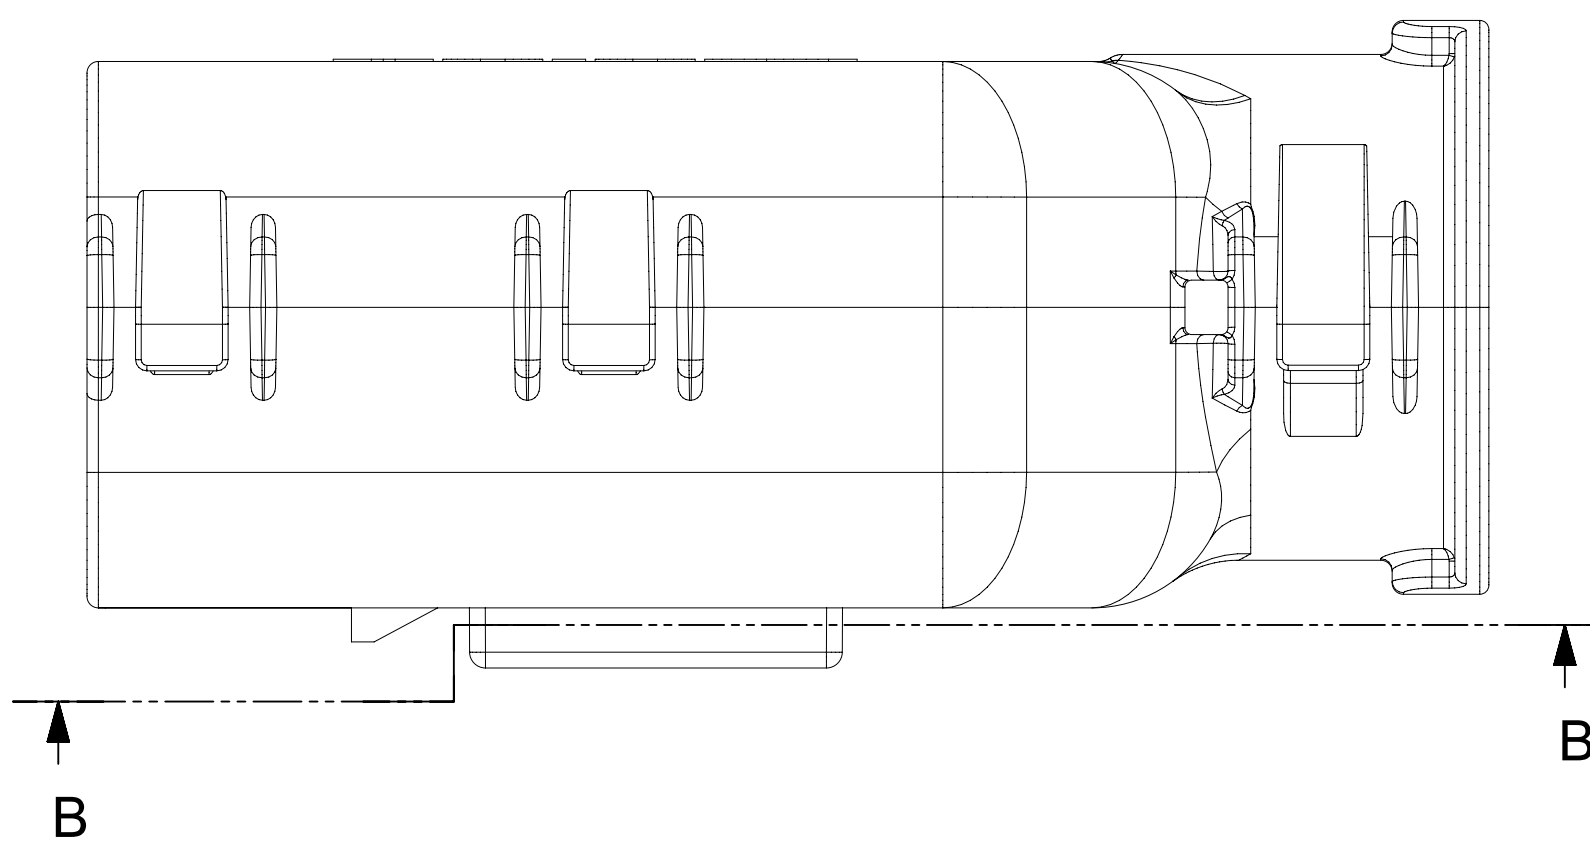

SHEET DESCRIPTION
MOLEX BACKSHELL

SECTION B-B

SYMBOLS = 0 = 0 = 0 = 0 = 0 = 0 = 0 = 0 = 0 = 0 = 0	THIS DRAWING CONTAINS INFORMATION THAT IS PROPRIETARY TO MOLEX ELECTRONIC TECHNOLOGIES, LLC AND SHOULD NOT BE USED WITHOUT WRITTEN PERMISSION		CURRENT REV DESC: EC NO: 171650 DRWN: PMANJUNATHAC 2018/01/03 CHK'D: MVANSLAMBROU 2018/02/16 APPR: MVANSLAMBROU 2018/02/16 INITIAL REVISION: DRWN: APROFFITT 2014/04/28 APPR: VKOSHY 2014/05/14	 MX150 BLADE DUAL ROW SEALED ASSEMBLY MAT SEAL							
	DIMENSION UNITS mm	SCALE 3:1					GENERAL TOLERANCES (UNLESS SPECIFIED) ANGULAR TOL $\pm$ 1.0° 4 PLACES $\pm$ 3 PLACES $\pm$ 2 PLACES $\pm$ 0.1 1 PLACE $\pm$ 0.2 0 PLACES $\pm$ DRAFT WHERE APPLICABLE MUST REMAIN WITHIN DIMENSIONS		PRODUCT CUSTOMER DRAWING DOCUMENT NUMBER SD-33482-0001 DOC TYPE | DOC PART | REVISION PSD | 001 | E2		
DOCUMENT STATUS | P1 | RELEASE DATE | 2018/02/16 22:02:26	THIRD ANGLE PROJECTION 	DRAWING A1-SIZE	SERIES 33482	MATERIAL NUMBER CUSTOMER GENERAL MARKET	SHEET NUMBER 9 OF 11