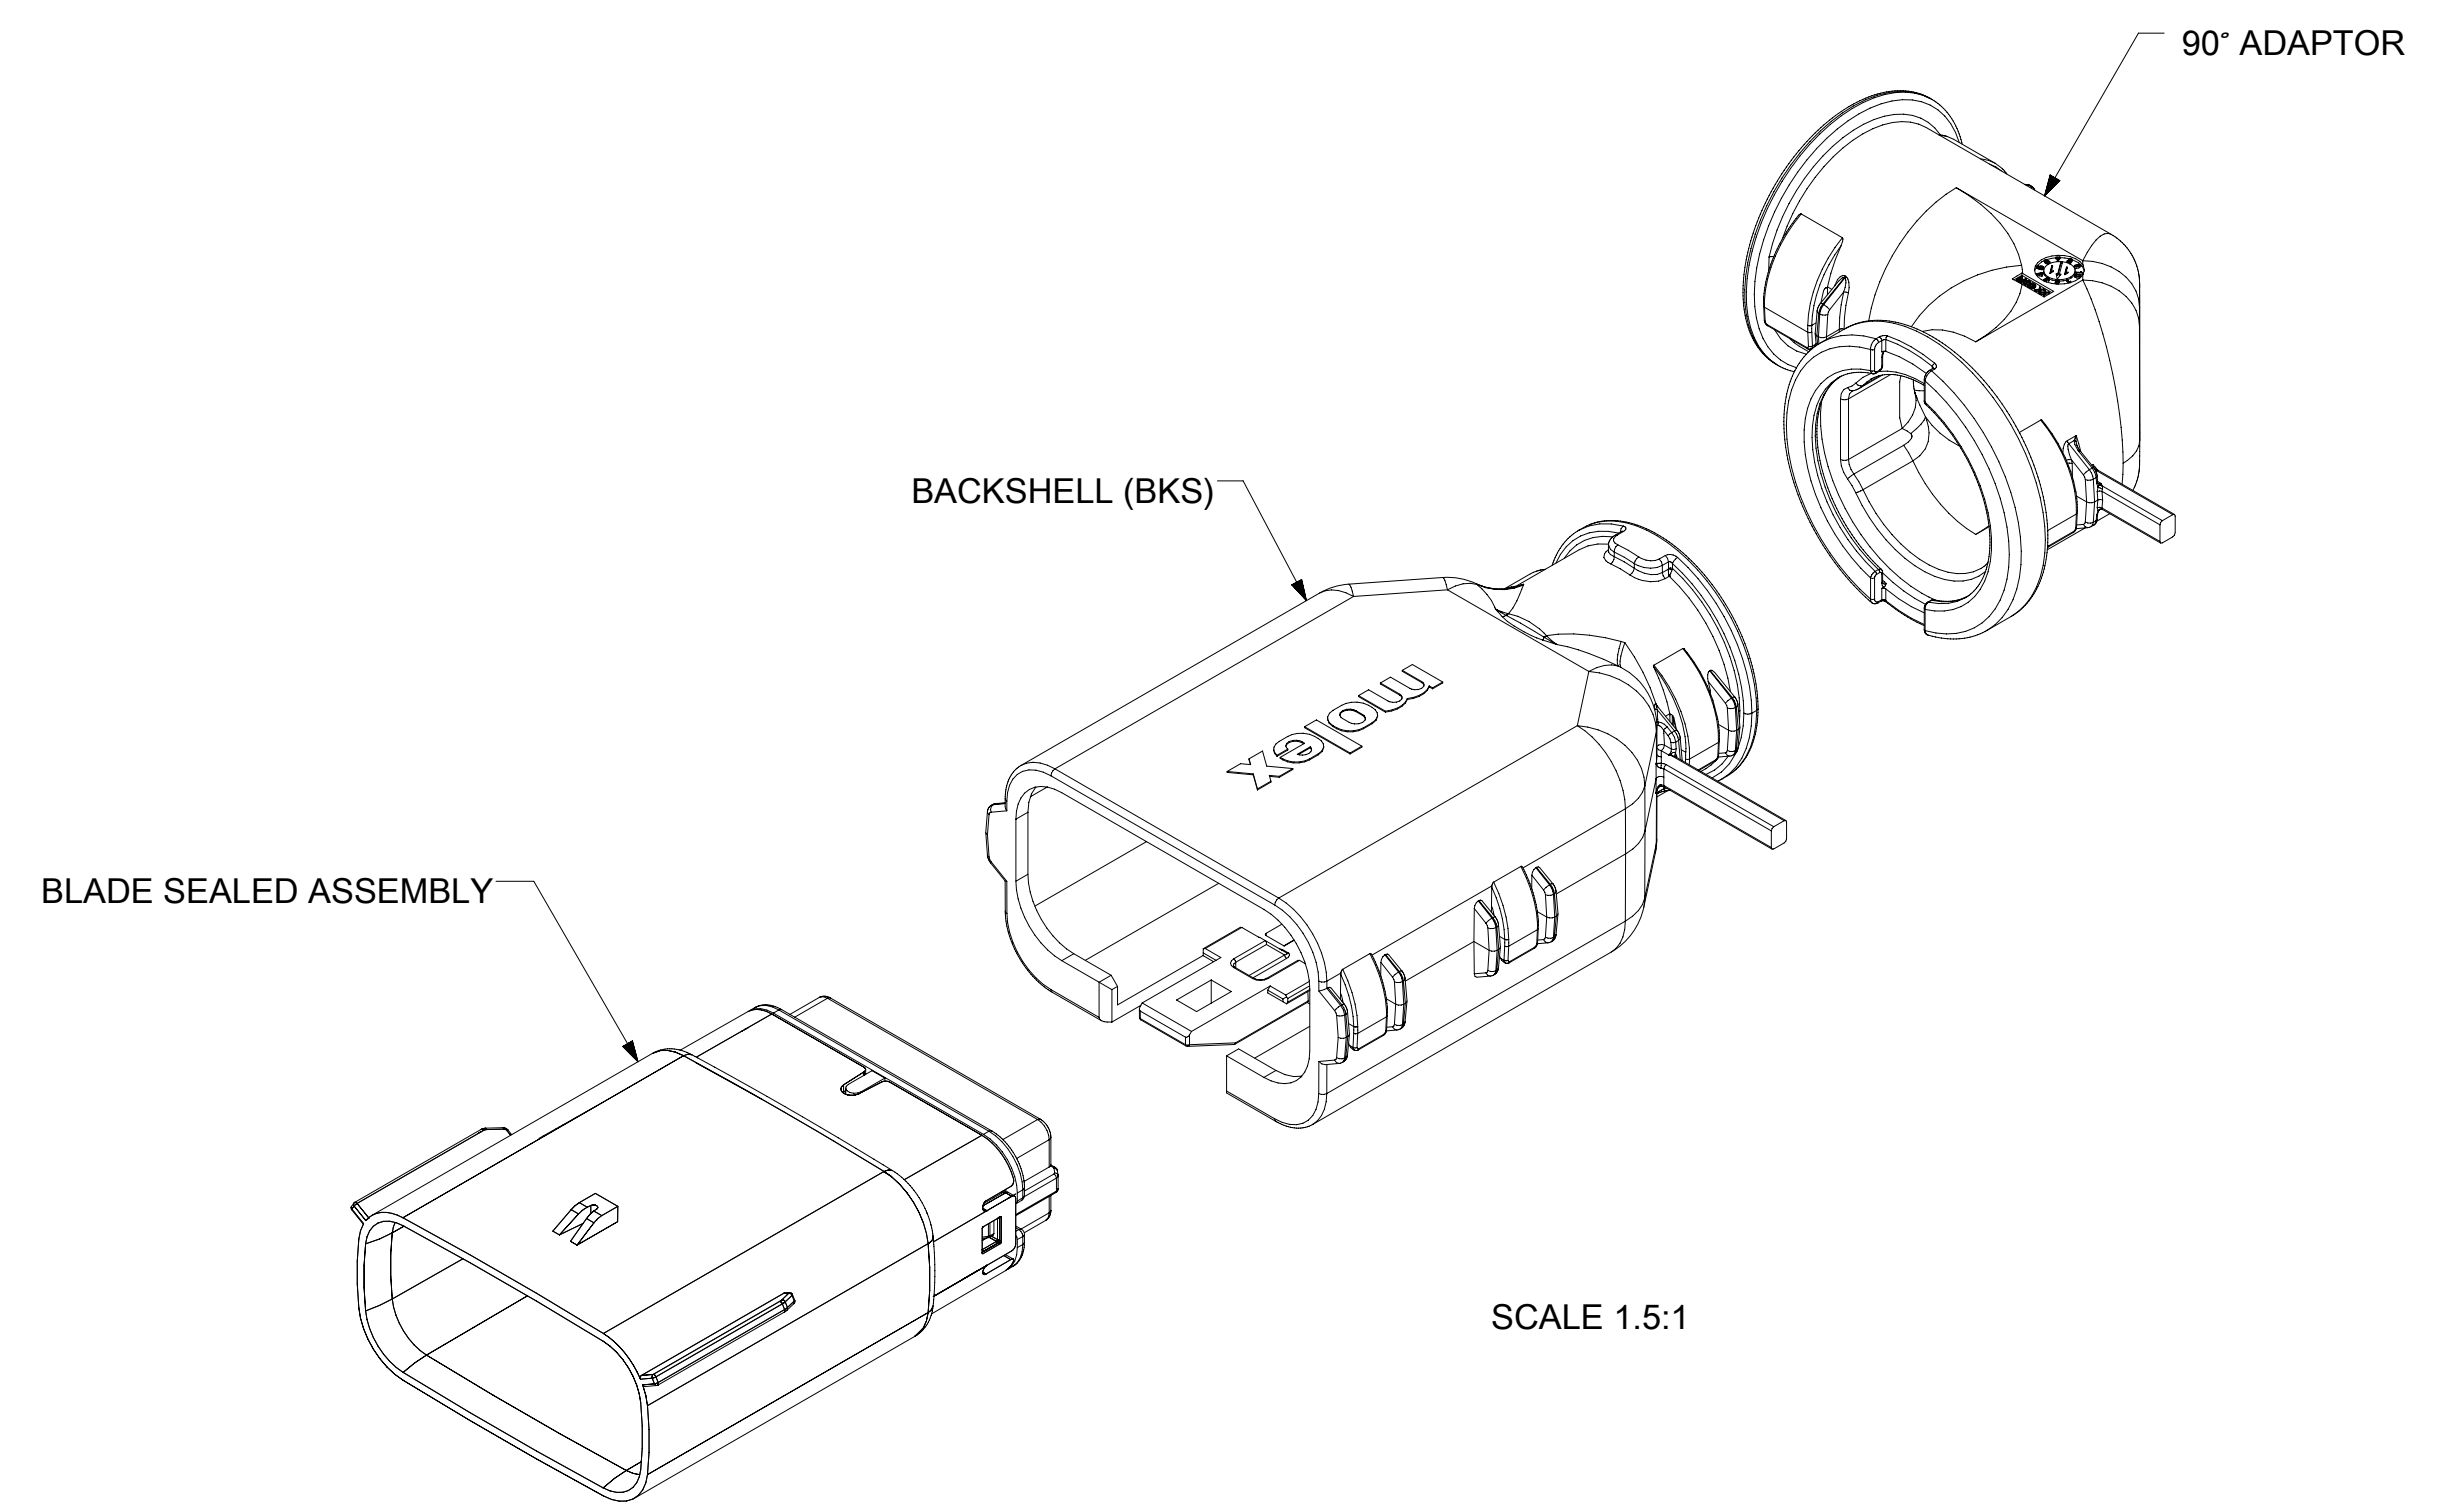

BACKSHELL FEATURES

- 1 - WITH RIBS
- 2 - WITHOUT RIBS
- 3 - 90° ADAPTOR

MX150 CIRCUIT SIZE 04, 06, 08, 12, 16, 20

SYMBOLS	THIS DRAWING CONTAINS INFORMATION THAT IS PROPRIETARY TO MOLEX ELECTRONIC TECHNOLOGIES, LLC AND SHOULD NOT BE USED WITHOUT WRITTEN PERMISSION		CURRENT REV DESC:									
	DIMENSION UNITS	SCALE						EC NO: 171650	DRWN: PMANJUNATHAC 2018/01/03	DOC TYPE	DOC PART	REVISION
▽ = 0	mm	1.5:1	DRWN: APROFFITT 2014/04/28	CHK'D: MVANSLAMBROU 2018/02/16	SD-33482-0001	PSD	001	E2				
▽ = 0	GENERAL TOLERANCES (UNLESS SPECIFIED)		APPR: VKOSHY 2014/05/14	APPR: MVANSLAMBROU 2018/02/16					PRODUCT CUSTOMER DRAWING			
▽ = 0	ANGULAR TOL ± 1.0°		INITIAL REVISION:		DOCUMENT NUMBER			SHEET NUMBER				
▽ = 0	4 PLACES ±		DRWN: APROFFITT 2014/04/28		MATERIAL NUMBER			CUSTOMER				
▽ = 0	3 PLACES ±		APPR: VKOSHY 2014/05/14		SERIES			SHEET NUMBER				
▽ = 0	2 PLACES ± 0.1		DRAWING		GENERAL MARKET			7 OF 11				
▽ = 0	1 PLACE ± 0.2		THIRD ANGLE PROJECTION		CUSTOMER			7 OF 11				
▽ = 0	0 PLACES ±		DRAWING		CUSTOMER			7 OF 11				
▽ = 0	DRAFT WHERE APPLICABLE MUST REMAIN WITHIN DIMENSIONS		DRAWING		CUSTOMER			7 OF 11				
▽ = 0			DRAWING		CUSTOMER			7 OF 11