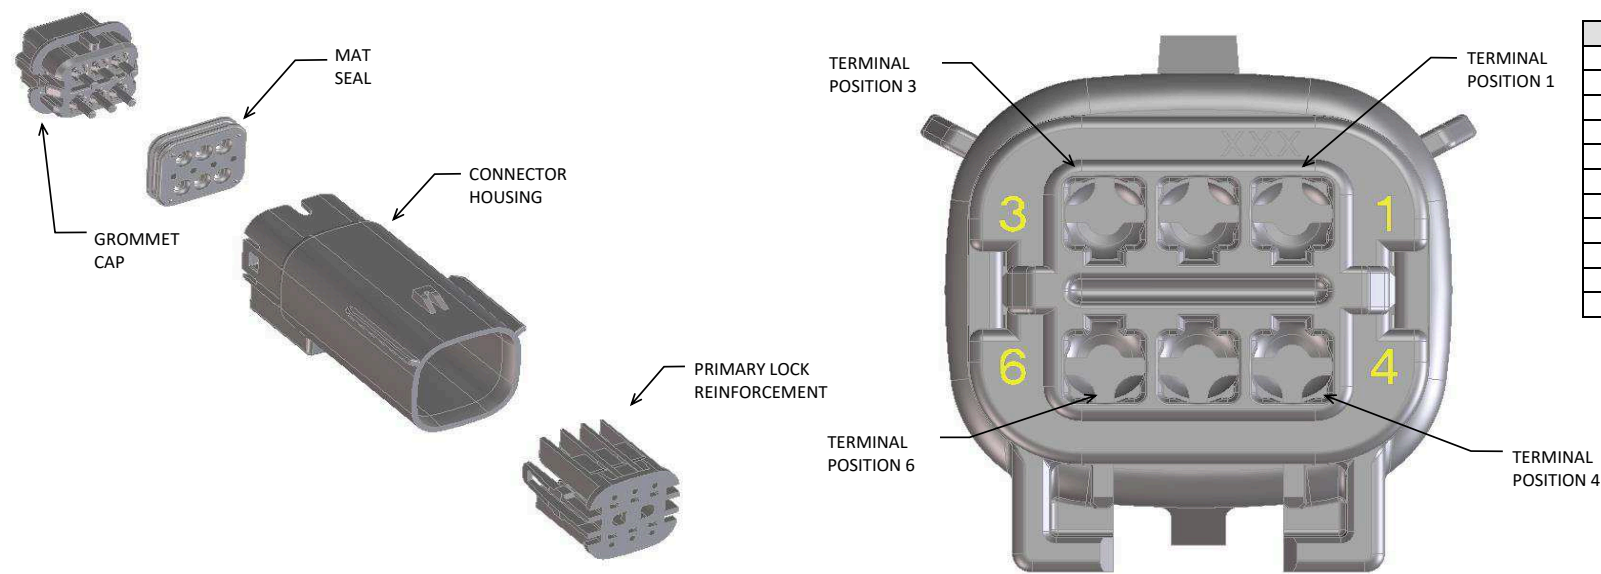

MX150 2X3 BLADE SEALED ASSEMBLY MAT SEAL
BOM AND PIN OUT SHEET

ABBREVIATION	DESCRIPTION	COLOR	MATERIAL
A-BLK	HOUSING, KEYING OPTION A	BLACK	SPS/NYLON GF20
B-LG	HOUSING, KEYING OPTION B	LIGHT GRAY	SPS/NYLON GF20
C-BR	HOUSING, KEYING OPTION C	BROWN	SPS/NYLON GF20
D-GR	HOUSING, KEYING OPTION D	GREEN	SPS/NYLON GF20
C-DG	HOUSING, KEYING OPTION C	DARK GRAY	SPS/NYLON GF20
D-SG	HOUSING, KEYING OPTION D	STONE GRAY	SPS/NYLON GF20
A-YW	HOUSING, KEYING OPTION A	YELLOW	SPS/NYLON GF20
GC	GROMMET CAP (STANDARD)	BLACK	SPS/NYLON GF20
GCL	GROMMET CAP (LENGTHENED)	BLACK	SPS/NYLON GF20
PLR	PLR	NATURAL	SPS/NYLON GF20
M	MAT SEAL	ROYAL BLUE	INHERENTLY LUBRICATED SILICONE

FOR ADDITIONAL INFORMATION SEE SD-33482-0001