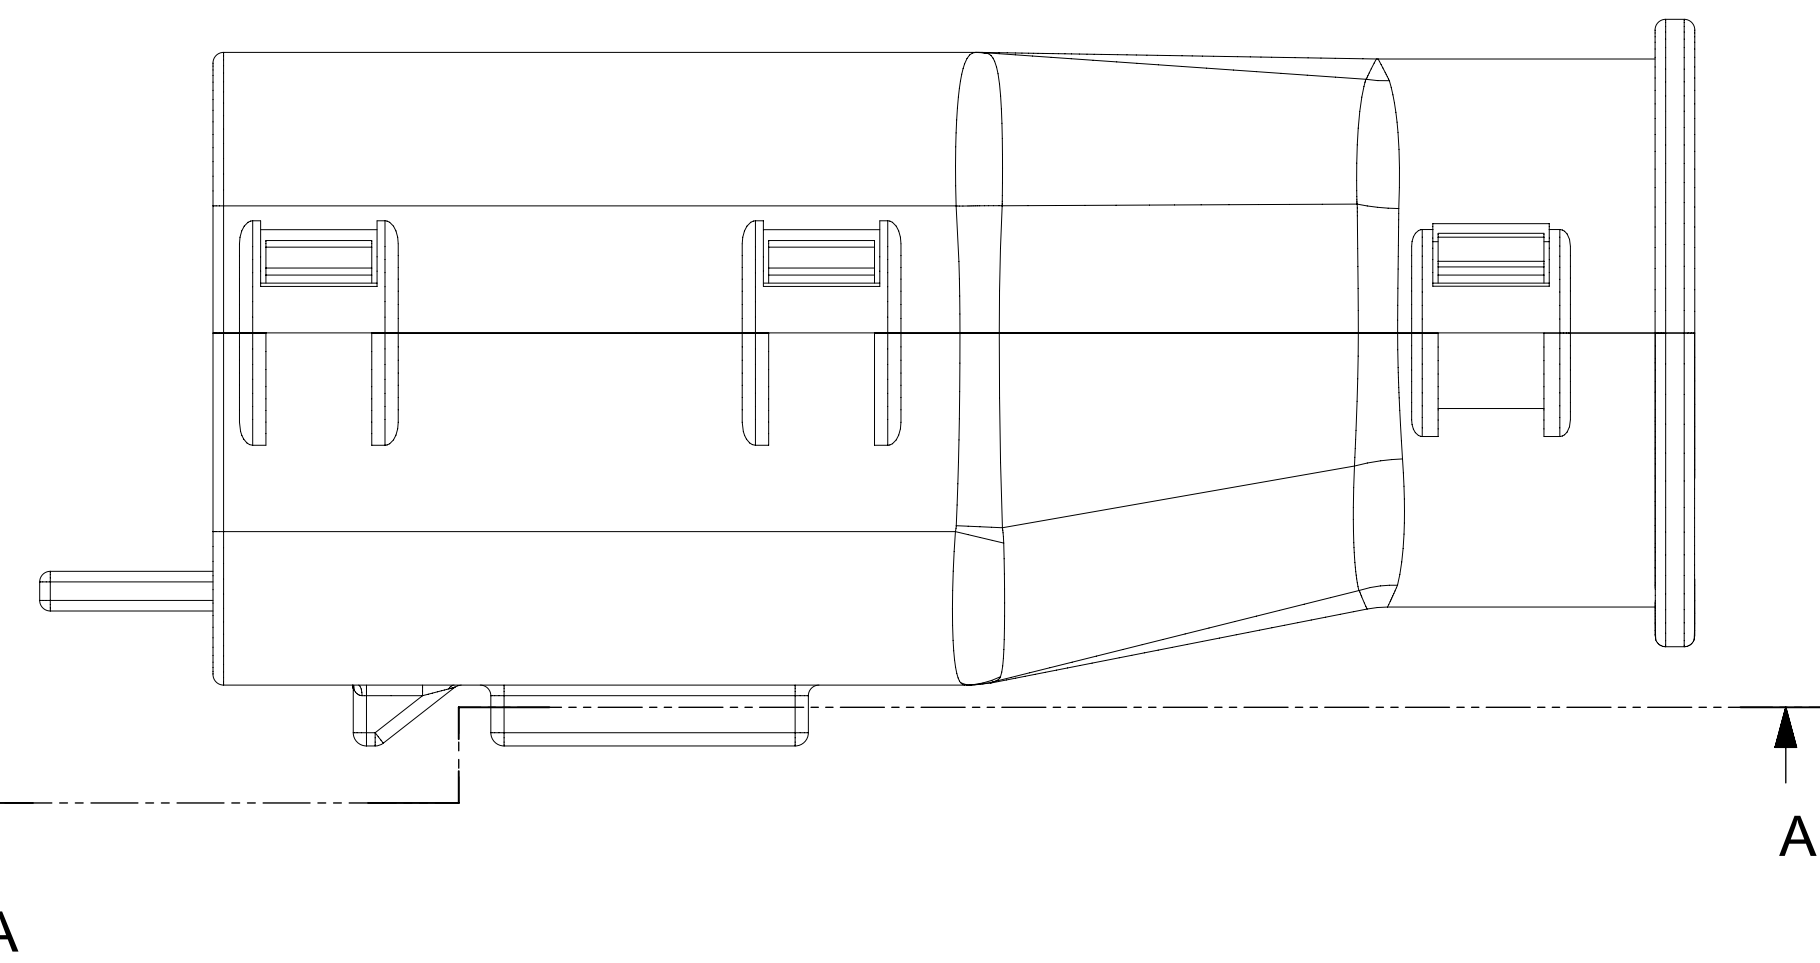

SHEET DESCRIPTION

SCHLEMMER BACKSHELL

SECTION A-A

SYMBOLS ▽ = 0 ▽ = 0 ▽ = 0 ▽ = 0 ▽ = 0 ▽ = 0 ▽ = 0 ▽ = 0 ▽ = 0 ▽ = 0 ▽ = 0 ▽ = 0 ▽ = 0 ▽ = 0 ▽ = 0	THIS DRAWING CONTAINS INFORMATION THAT IS PROPRIETARY TO MOLEX ELECTRONIC TECHNOLOGIES, LLC AND SHOULD NOT BE USED WITHOUT WRITTEN PERMISSION		DIMENSION UNITS mm		SCALE 3.5:1	CURRENT REV DESC: EC NO: 171650 DRWN: PMANJUNATHAC 2018/01/03 CHK'D: MVANSLAMBROU 2018/02/16 APPR: MVANSLAMBROU 2018/02/16																									
	GENERAL TOLERANCES (UNLESS SPECIFIED)		ANGULAR TOL ± 1.0°		4 PLACES ±		3 PLACES ±		2 PLACES ± 0.1					1 PLACE ± 0.2		0 PLACES ±		DRAFT WHERE APPLICABLE MUST REMAIN WITHIN DIMENSIONS		THIRD ANGLE PROJECTION 		DRAWING A1-SIZE		SERIES 33482		MATERIAL NUMBER SD-33482-0001		CUSTOMER GENERAL MARKET		SHEET NUMBER 8 OF 11	
	INITIAL REVISION: DRWN: APROFFITT 2014/04/28 APPR: VKOSHY 2014/05/14		DOCUMENT NUMBER SD-33482-0001		DOC TYPE PSD		DOC PART 001		REVISION E2		PRODUCT CUSTOMER DRAWING				MX150 BLADE DUAL ROW SEALED ASSEMBLY MAT SEAL