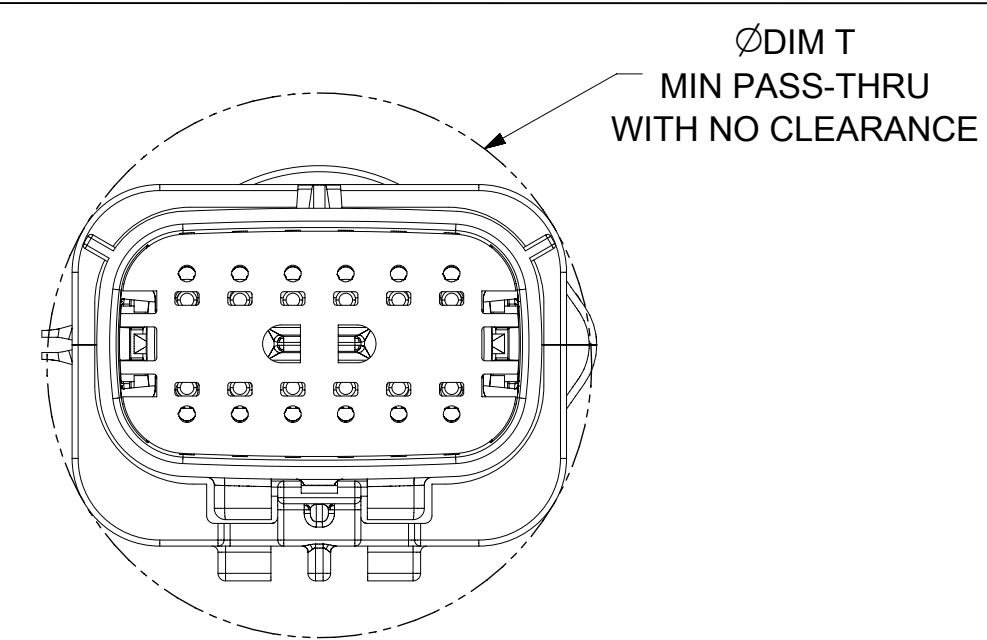

BLADE SEALED ASSEMBLY WITH BLADE BACKSHELL

SYMBOLS THIS DRAWING CONTAINS INFORMATION THAT IS PROPRIETARY TO MOLEX ELECTRONIC TECHNOLOGIES, LLC AND SHOULD NOT BE USED WITHOUT WRITTEN PERMISSION DIMENSION UNITS: mm SCALE: 2:1 GENERAL TOLERANCES (UNLESS SPECIFIED): ANGULAR TOL ± 1.0° 4 PLACES ± 3 PLACES ± 2 PLACES ± 0.1 1 PLACE ± 0.2 0 PLACES ± DRAFT WHERE APPLICABLE MUST REMAIN WITHIN DIMENSIONS	CURRENT REV DESC:		 MX150 BLADE DUAL ROW SEALED ASSEMBLY MAT SEAL PRODUCT CUSTOMER DRAWING	
	EC NO: 171650 DRWN: PMANJUNATHAC 2018/01/03 CHK'D: MVANSLAMBROU 2018/02/16 APPR: MVANSLAMBROU 2018/02/16			DOCUMENT NUMBER: SD-33482-0001 DOC TYPE: PSD DOC PART: 001 REVISION: E2
	INITIAL REVISION: DRWN: APROFFITT 2014/04/28 APPR: VKOSHY 2014/05/14			MATERIAL NUMBER: 33482 CUSTOMER: GENERAL MARKET SHEET NUMBER: 10 OF 11
THIRD ANGLE PROJECTION		DRAWING: A1-SIZE SERIES: 33482