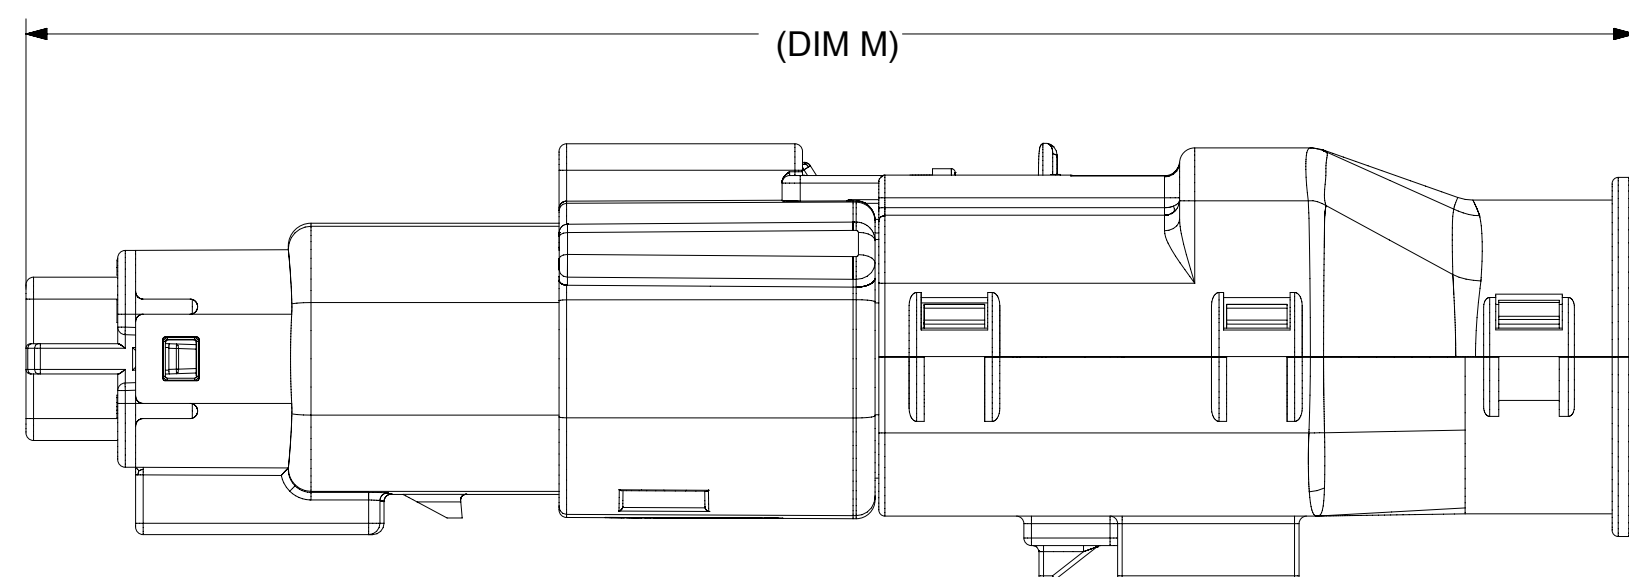

OVERALL MATED SYSTEM WITH BLADE BACKSHELL

OVERALL MATED SYSTEM WITH RECEPTACLE BACKSHELL