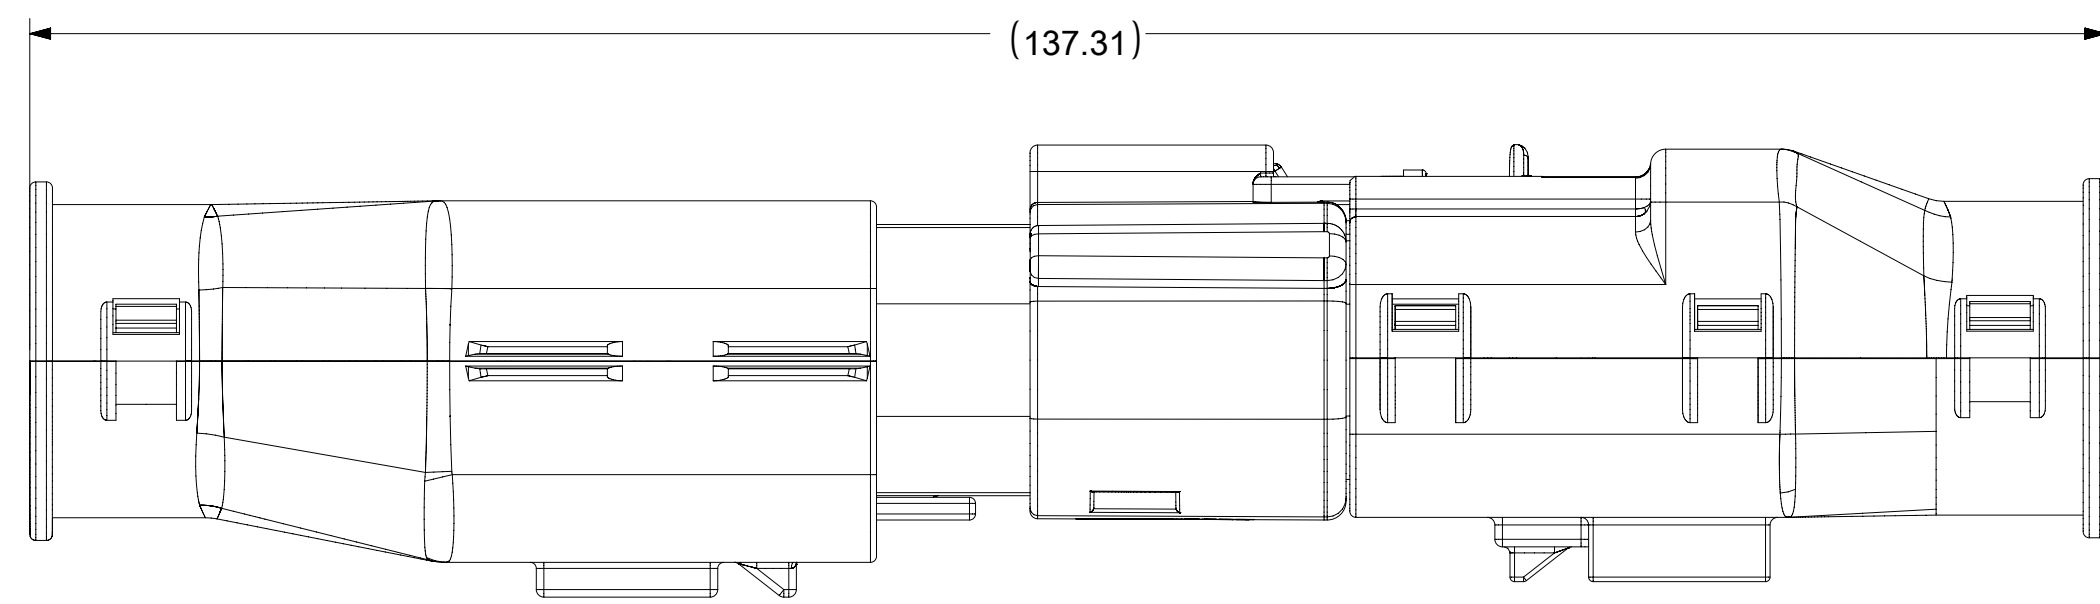

SHEET DESCRIPTION
SCHLEMMER BACKSHELL CONFIGURATIONS

CKT	BLADE CONFIGURATION	RECEPTACLE CONFIGURATION	DIMENSIONS				
			M	N	P	R	T
2X3	STANDARD	STANDARD	106.83	32.75	31.75	29.00	29.50
	LENGTHENED		108.71				
2X4	STANDARD	STANDARD	106.83	33.50	31.90	30.70	30.70
2X6	STANDARD	STANDARD	106.83	37.84	37.27	35.83	36.83

OVERALL MATED SYSTEM WITH BLADE AND RECEPTACLE BACKSHELL