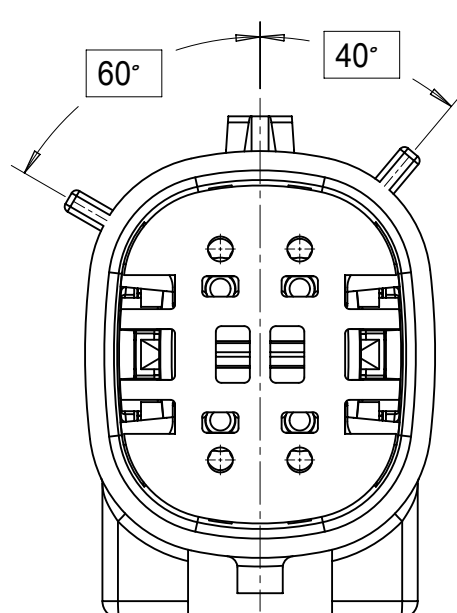

SHEET DESCRIPTION
CONFIGURATIONS

2X2 - STANDARD (STD)

2X2 - UL V0*

2X3 - STANDARD (STD)

2X3 - LENGTHENED

2X4 - STANDARD (STD)

2X6 - STANDARD (STD)

2X8 - STANDARD (STD)

2X10 - STANDARD (STD)

2X10 - UL V0*

UL V0 UNIQUE FEATURE
Partial1
SCALE 10:1

* MINOR GEOMETRY CHANGE THAN STANDARD CONFIGURATION.
SEE NOTE 2a FOR MORE INFORMATION

SYMBOLS	THIS DRAWING CONTAINS INFORMATION THAT IS PROPRIETARY TO MOLEX ELECTRONIC TECHNOLOGIES, LLC AND SHOULD NOT BE USED WITHOUT WRITTEN PERMISSION		CURRENT REV DESC:		molex
	DIMENSION UNITS	SCALE			
▽ = 0	mm	1.5:1	EC NO: 171650		MX150 BLADE DUAL ROW SEALED ASSEMBLY MAT SEAL
▽ = 0	GENERAL TOLERANCES (UNLESS SPECIFIED)		DRWN: PMANJUNATHAC 2018/01/03		
▽ = 0	ANGULAR TOL ± 1.0°		CHK'D: MVANSLAMBROU 2018/02/16		
▽ = 0	4 PLACES	±	APPR: MVANSLAMBROU 2018/02/16		PRODUCT CUSTOMER DRAWING
▽ = 0	3 PLACES	±	INITIAL REVISION:		
▽ = 0	2 PLACES	± 0.1	DRWN: APROFFITT 2014/04/28		DOCUMENT NUMBER
▽ = 0	1 PLACE	± 0.2	APPR: VKOSHY 2014/05/14		SD-33482-0001
⊠ = 0	0 PLACES	±			DOC TYPE DOC PART REVISION
■ = 0	DRAFT WHERE APPLICABLE MUST REMAIN WITHIN DIMENSIONS		THIRD ANGLE PROJECTION	DRAWING	A1-SIZE
▽ = 0			SERIES	33482	MATERIAL NUMBER
			CUSTOMER	GENERAL MARKET	SHEET NUMBER
					2 OF 11

SHEET DESCRIPTION
KEY CONFIGURATIONS

2X2

KEY A

KEY B

KEY C

KEY D

2X3

KEY A

KEY B

KEY C

KEY D

2X4

KEY A

KEY B

KEY C

KEY D