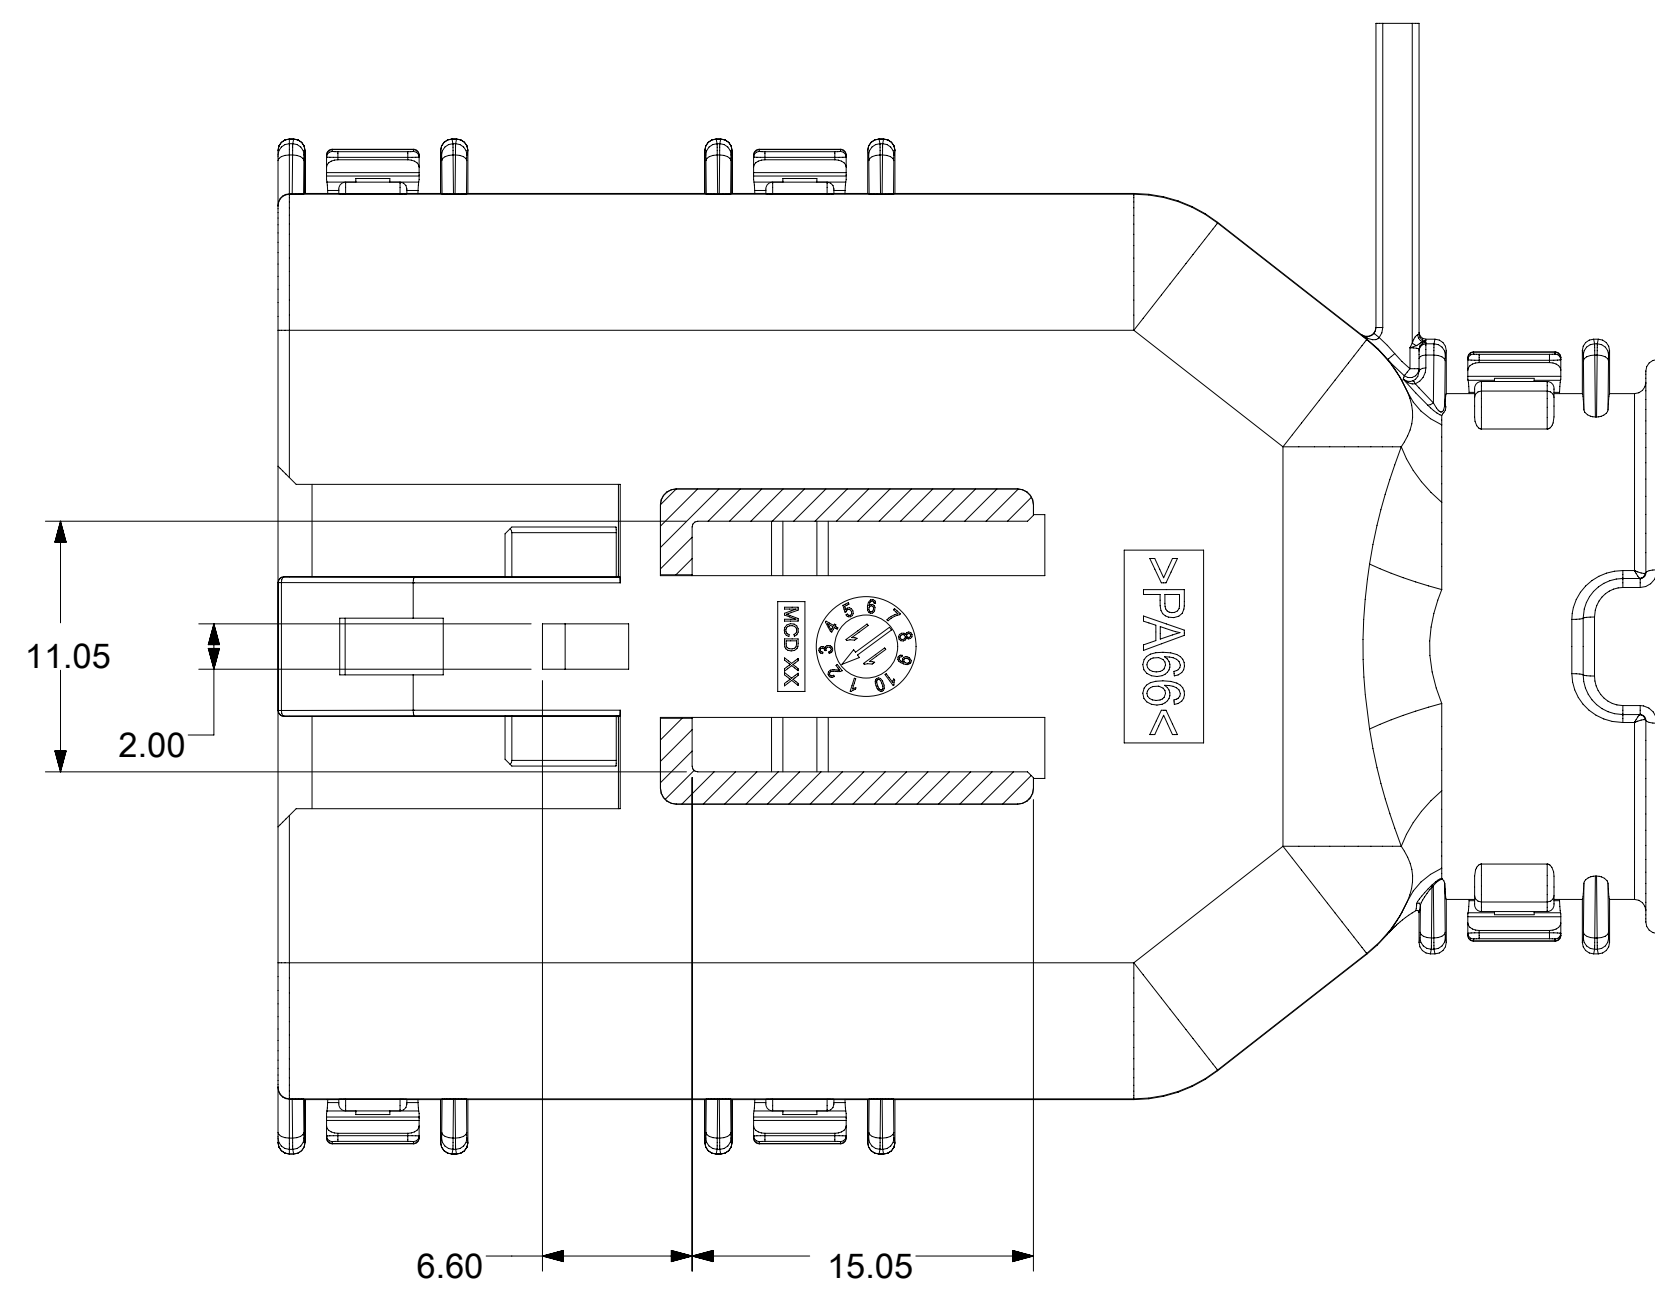

SHEET DESCRIPTION
MOLEX BACKSHELL

SECTION B-B

SYMBOLS = 0 = 0 = 0 = 0 = 0 = 0 = 0 = 0 = 0 = 0 = 0	THIS DRAWING CONTAINS INFORMATION THAT IS PROPRIETARY TO MOLEX ELECTRONIC TECHNOLOGIES, LLC AND SHOULD NOT BE USED WITHOUT WRITTEN PERMISSION		CURRENT REV DESC: EC NO: 171650 DRWN: PMANJUNATHAC 2018/01/03 CHK'D: MVANSLAMBROU 2018/02/16 APPR: MVANSLAMBROU 2018/02/16 INITIAL REVISION: DRWN: APROFFITT 2014/04/28 APPR: VKOSHY 2014/05/14	 MX150 BLADE DUAL ROW SEALED ASSEMBLY MAT SEAL							
	DIMENSION UNITS mm	SCALE 3:1					GENERAL TOLERANCES (UNLESS SPECIFIED) ANGULAR TOL $\pm$ 1.0° 4 PLACES $\pm$ 3 PLACES $\pm$ 2 PLACES $\pm$ 0.1 1 PLACE $\pm$ 0.2 0 PLACES $\pm$ DRAFT WHERE APPLICABLE MUST REMAIN WITHIN DIMENSIONS		PRODUCT CUSTOMER DRAWING DOCUMENT NUMBER SD-33482-0001 DOC TYPE | DOC PART | REVISION PSD | 001 | E2		
DOCUMENT STATUS | P1 | RELEASE DATE | 2018/02/16 22:02:26	THIRD ANGLE PROJECTION 	DRAWING A1-SIZE	SERIES 33482	MATERIAL NUMBER CUSTOMER GENERAL MARKET	SHEET NUMBER 9 OF 11