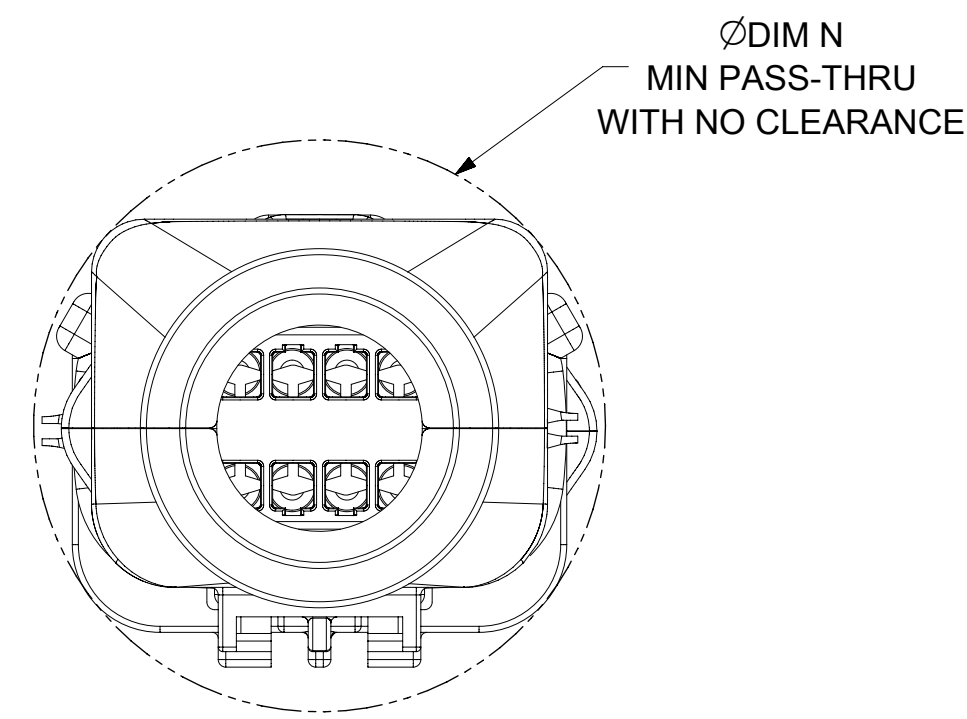

SHEET DESCRIPTION
SCHLEMMER BACKSHELL CONFIGURATIONS

CKT	BLADE CONFIGURATION	RECEPTACLE CONFIGURATION	DIMENSIONS				
			M	N	P	R	T
2X3	STANDARD	STANDARD	106.83	32.75	31.75	29.00	29.50
	LENGTHENED		108.71				
2X4	STANDARD	STANDARD	106.83	33.50	31.90	30.70	30.70
2X6	STANDARD	STANDARD	106.83	37.84	37.27	35.83	36.83

OVERALL MATED SYSTEM WITH BLADE AND RECEPTACLE BACKSHELL