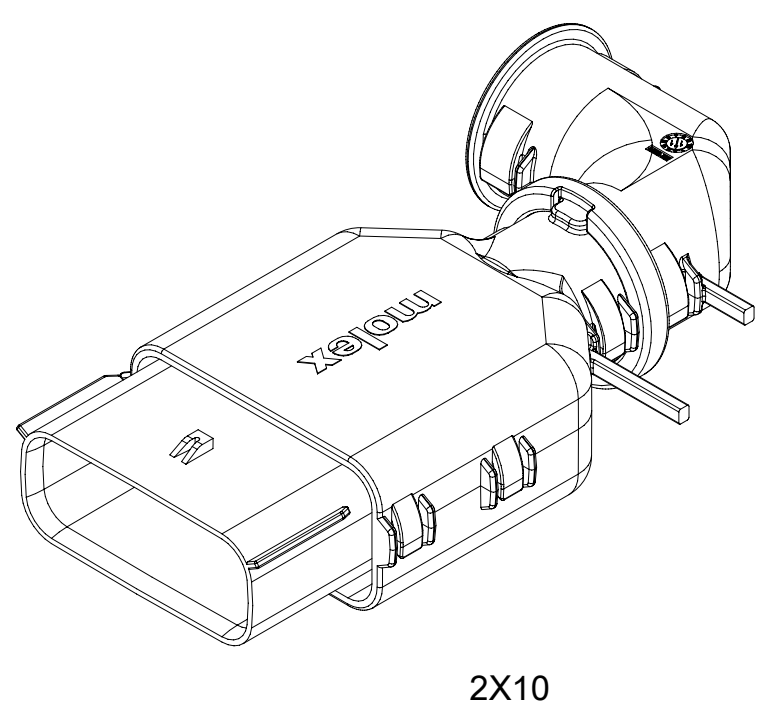

SHEET DESCRIPTION
BACKSHELL NOTES

BACKSHELL NOTES: VALID UNLESS OTHERWISE SPECIFIED

1. GENERAL:

- a. APPLICATION SPECIFICATION SEE: AS-34951-001
- -DESIGNED TO MATE WITH BLADE SEALED ASSEMBLY SPECIFIED IN MOLEX DRAWING SD-33482-0001.
- -SYSTEM TO BE USED WITH WIRE WITHIN DIAMETER RANGE OF 1.2mm TO 2.69mm.
- -COMPONENTS ARE OPTIONAL AND MUST BE PURCHASED SEPERATELY.
- -DESIGN IS OWNED BY SCHLEMMER FOR SCHLEMMER BACKSHELL.
- -DESIGN IS OWNED BY MOLEX FOR MOLEX BACKSHELL.
- -90° ADAPTOR DESIGN IS OWNED BY MOLEX.
- -FOR ADDITIONAL INFORMATION SEE THE BACKSHELL COMPONENT DRAWING SD-34950-0001.

BACKSHELL CUSTOMER MODEL NUMBER LEGEND

34950-XXXX

CUSTOMER MODEL COMPONENTS

- 0 - SCHLEMMER BACKSHELL ONLY
- 1 - SCHLEMMER BACKSHELL & MX150 HOUSING KEY A ASSEMBLY
- 2 - SCHLEMMER BACKSHELL & MX150 HOUSING KEY B ASSEMBLY
- 3 - SCHLEMMER BACKSHELL & MX150 HOUSING KEY C ASSEMBLY
- 4 - SCHLEMMER BACKSHELL & MX150 HOUSING KEY D ASSEMBLY
- 5 - MOLEX BACKSHELL ONLY
- 6 - MOLEX BACKSHELL & MX150 HOUSING KEY A ASSEMBLY
- 7 - MOLEX BACKSHELL & MX150 HOUSING KEY B ASSEMBLY
- 8 - MOLEX BACKSHELL & MX150 HOUSING KEY C ASSEMBLY
- 9 - MOLEX BACKSHELL & MX150 HOUSING KEY D ASSEMBLY