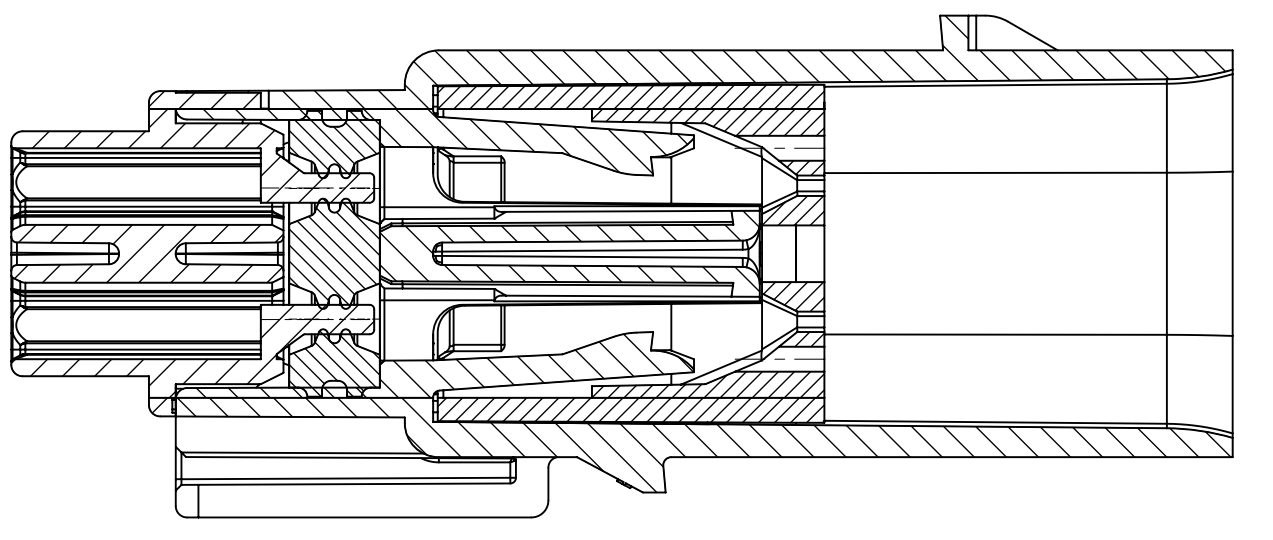

PRIMARY LOCK REINFORCEMENT (PLR) SHOWN IN FINAL-LOCK POSITION

SECTION V-V

SYMBOLS THIS DRAWING CONTAINS INFORMATION THAT IS PROPRIETARY TO MOLEX ELECTRONIC TECHNOLOGIES, LLC AND SHOULD NOT BE USED WITHOUT WRITTEN PERMISSION DIMENSION UNITS: mm SCALE: 3:1 GENERAL TOLERANCES (UNLESS SPECIFIED): ANGULAR TOL: ± 1.0° 4 PLACES: ± 3 PLACES: ± 2 PLACES: ± 0.1 1 PLACE: ± 0.2 0 PLACES: ± DRAFT WHERE APPLICABLE MUST REMAIN WITHIN DIMENSIONS	CURRENT REV DESC:		 MX150 BLADE DUAL ROW SEALED ASSEMBLY MAT SEAL				
	EC NO: 171650 DRWN: PMANJUNATHAC 2018/01/03 CHK'D: MVANSLAMBROU 2018/02/16 APPR: MVANSLAMBROU 2018/02/16				PRODUCT CUSTOMER DRAWING		
	INITIAL REVISION: DRWN: APROFFITT 2014/04/28 APPR: VKOSHY 2014/05/14		DOCUMENT NUMBER	DOC TYPE	DOC PART	REVISION	
	THIRD ANGLE PROJECTION 		DRAWING	SERIES	MATERIAL NUMBER	CUSTOMER	SHEET NUMBER
		A1-SIZE	33482	SD-33482-0001	PSD 001	E2	
		GENERAL MARKET		5 OF 11