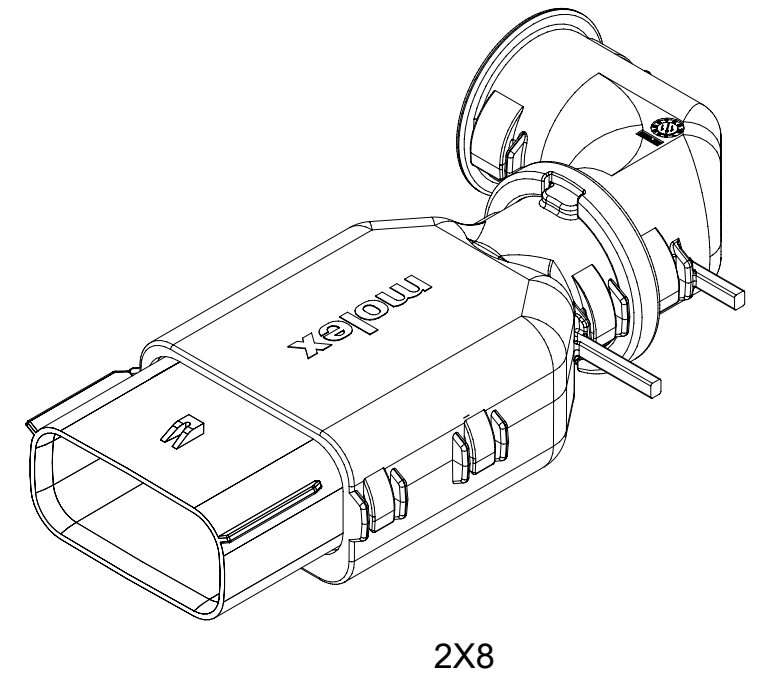

SHEET DESCRIPTION
BACKSHELL NOTES

BACKSHELL NOTES: VALID UNLESS OTHERWISE SPECIFIED

1. GENERAL:

- a. APPLICATION SPECIFICATION SEE: AS-34951-001
- -DESIGNED TO MATE WITH BLADE SEALED ASSEMBLY SPECIFIED IN MOLEX DRAWING SD-33482-0001.
- -SYSTEM TO BE USED WITH WIRE WITHIN DIAMETER RANGE OF 1.2mm TO 2.69mm.
- -COMPONENTS ARE OPTIONAL AND MUST BE PURCHASED SEPERATELY.
- -DESIGN IS OWNED BY SCHLEMMER FOR SCHLEMMER BACKSHELL.
- -DESIGN IS OWNED BY MOLEX FOR MOLEX BACKSHELL.
- -90° ADAPTOR DESIGN IS OWNED BY MOLEX.
- -FOR ADDITIONAL INFORMATION SEE THE BACKSHELL COMPONENT DRAWING SD-34950-0001.

BACKSHELL CUSTOMER MODEL NUMBER LEGEND

34950-XXXX

CUSTOMER MODEL COMPONENTS

- 0 - SCHLEMMER BACKSHELL ONLY
- 1 - SCHLEMMER BACKSHELL & MX150 HOUSING KEY A ASSEMBLY
- 2 - SCHLEMMER BACKSHELL & MX150 HOUSING KEY B ASSEMBLY
- 3 - SCHLEMMER BACKSHELL & MX150 HOUSING KEY C ASSEMBLY
- 4 - SCHLEMMER BACKSHELL & MX150 HOUSING KEY D ASSEMBLY
- 5 - MOLEX BACKSHELL ONLY
- 6 - MOLEX BACKSHELL & MX150 HOUSING KEY A ASSEMBLY
- 7 - MOLEX BACKSHELL & MX150 HOUSING KEY B ASSEMBLY
- 8 - MOLEX BACKSHELL & MX150 HOUSING KEY C ASSEMBLY
- 9 - MOLEX BACKSHELL & MX150 HOUSING KEY D ASSEMBLY