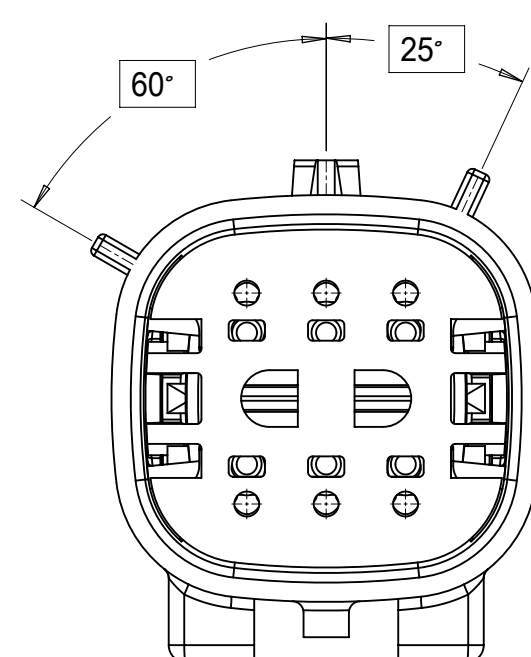

2X10 - STANDARD (STD)

2X10 - UL V0*

UL V0 UNIQUE FEATURE
Partial1
SCALE 10:1

* MINOR GEOMETRY CHANGE THAN STANDARD CONFIGURATION.
SEE NOTE 2a FOR MORE INFORMATION

SYMBOLS	THIS DRAWING CONTAINS INFORMATION THAT IS PROPRIETARY TO MOLEX ELECTRONIC TECHNOLOGIES, LLC AND SHOULD NOT BE USED WITHOUT WRITTEN PERMISSION		CURRENT REV DESC:		molex
	DIMENSION UNITS	SCALE			
▽ = 0	mm	1.5:1	EC NO: 171650		MX150 BLADE DUAL ROW SEALED ASSEMBLY MAT SEAL
▽ = 0	GENERAL TOLERANCES (UNLESS SPECIFIED)		DRWN: PMANJUNATHAC 2018/01/03		
▽ = 0	ANGULAR TOL ± 1.0°		CHK'D: MVANSLAMBROU 2018/02/16		
▽ = 0	4 PLACES	±	APPR: MVANSLAMBROU 2018/02/16		PRODUCT CUSTOMER DRAWING
▽ = 0	3 PLACES	±	INITIAL REVISION:		
▽ = 0	2 PLACES	± 0.1	DRWN: APROFFITT 2014/04/28		DOCUMENT NUMBER
▽ = 0	1 PLACE	± 0.2	APPR: VKOSHY 2014/05/14		SD-33482-0001
⊠ = 0	0 PLACES	±			DOC TYPE DOC PART REVISION
■ = 0	DRAFT WHERE APPLICABLE MUST REMAIN WITHIN DIMENSIONS		THIRD ANGLE PROJECTION	DRAWING	A1-SIZE
▽ = 0			SERIES	33482	MATERIAL NUMBER
			CUSTOMER	GENERAL MARKET	SHEET NUMBER
					2 OF 11

SHEET DESCRIPTION
KEY CONFIGURATIONS

2X2

KEY A

KEY B

KEY C

KEY D

2X3

KEY A

KEY B

KEY C

KEY D

2X4

KEY A

KEY B

KEY C

KEY D