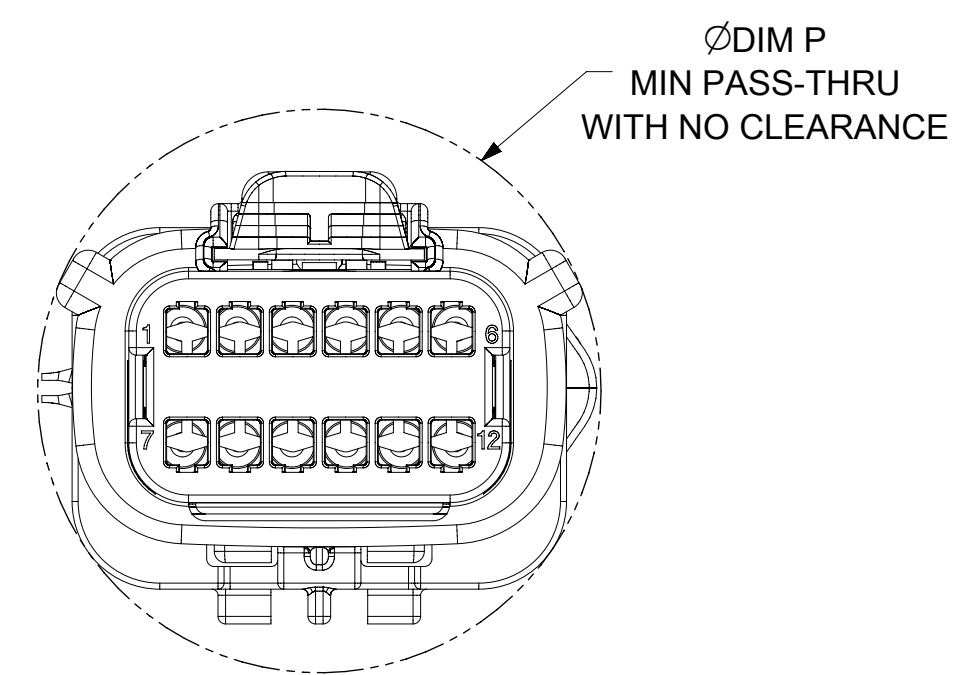

SHEET DESCRIPTION
SCHLEMMER BACKSHELL CONFIGURATIONS

CKT	BLADE CONFIGURATION	RECEPTACLE CONFIGURATION	DIMENSIONS				
			M	N	P	R	T
2X3	STANDARD	STANDARD	106.83	32.75	31.75	29.00	29.50
	LENGTHENED		108.71				
2X4	STANDARD	STANDARD	106.83	33.50	31.90	30.70	30.70
2X6	STANDARD	STANDARD	106.83	37.84	37.27	35.83	36.83

BLADE SEALED ASSEMBLY WITH BLADE BACKSHELL

SYMBOLS THIS DRAWING CONTAINS INFORMATION THAT IS PROPRIETARY TO MOLEX ELECTRONIC TECHNOLOGIES, LLC AND SHOULD NOT BE USED WITHOUT WRITTEN PERMISSION DIMENSION UNITS: mm SCALE: 2:1 GENERAL TOLERANCES (UNLESS SPECIFIED): ANGULAR TOL ± 1.0° 4 PLACES ± 3 PLACES ± 2 PLACES ± 0.1 1 PLACE ± 0.2 0 PLACES ± DRAFT WHERE APPLICABLE MUST REMAIN WITHIN DIMENSIONS	CURRENT REV DESC:		 MX150 BLADE DUAL ROW SEALED ASSEMBLY MAT SEAL PRODUCT CUSTOMER DRAWING	
	EC NO: 171650 DRWN: PMANJUNATHAC 2018/01/03 CHK'D: MVANSLAMBROU 2018/02/16 APPR: MVANSLAMBROU 2018/02/16			DOCUMENT NUMBER: SD-33482-0001 DOC TYPE: PSD DOC PART: 001 REVISION: E2
	INITIAL REVISION: DRWN: APROFFITT 2014/04/28 APPR: VKOSHY 2014/05/14			MATERIAL NUMBER: 33482 CUSTOMER: GENERAL MARKET SHEET NUMBER: 10 OF 11
THIRD ANGLE PROJECTION		DRAWING: A1-SIZE SERIES: 33482