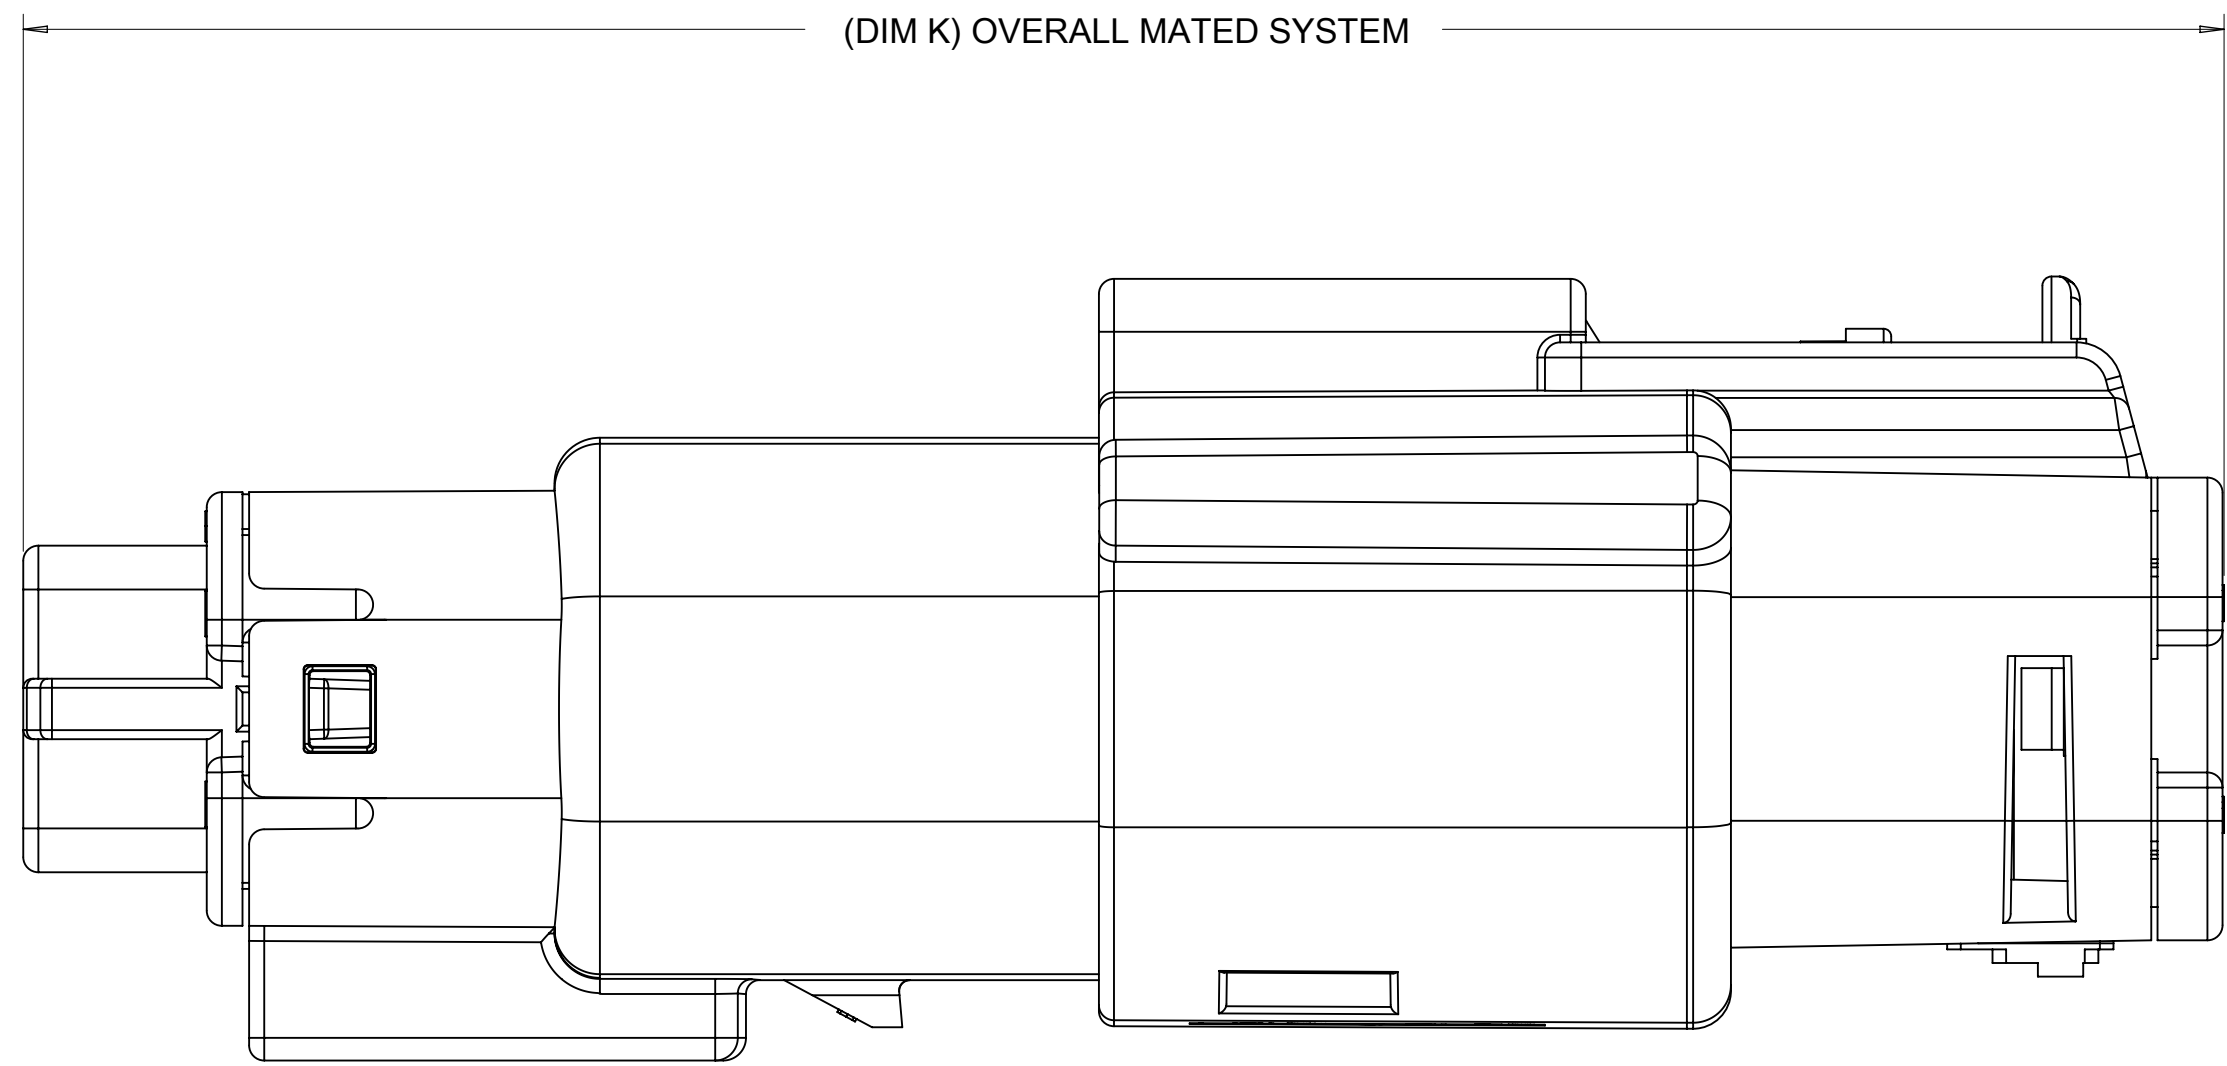

SHEET DESCRIPTION
SYSTEM PACKAGING

CHARTED DIMENSION				
CKT	BLADE CONFIGURATION	RECEPTACLE CONFIGURATION	DIMENSIONS	
			K	L
2X2	STANDARD	W/O CLIPSLOT	72.78	28.00
		W/ CLIPSLOT	72.78	28.50
		LENGTHENED	77.21	28.00
2X3	STANDARD	W/O CLIPSLOT	72.78	28.00
		W/ CLIPSLOT		30.50
	LENGTHENED	W/O CLIPSLOT	74.79	28.00
		W/ CLIPSLOT		30.50
2X4	STANDARD	W/O CLIPSLOT	72.78	29.50
		W/ CLIPSLOT		31.50
2X6	STANDARD	W/O CLIPSLOT	72.79	35.58
		W/ CLIPSLOT		
2X8	STANDARD	W/O CLIPSLOT	72.67	42.25
		W/ CLIPSLOT		
2X10	STANDARD	STANDARD	72.78	49.05

SYMBOLS ▽ = 0 ▽ = 0 ▽ = 0 ▽ = 0 ▽ = 0 ▽ = 0 ▽ = 0 ▽ = 0 ▽ = 0 ▽ = 0	THIS DRAWING CONTAINS INFORMATION THAT IS PROPRIETARY TO MOLEX ELECTRONIC TECHNOLOGIES, LLC AND SHOULD NOT BE USED WITHOUT WRITTEN PERMISSION	DIMENSION UNITS	SCALE	CURRENT REV DESC:									
	mm	4:1	EC NO: 171650 DRWN: PMANJUNATHAC 2018/01/03 CHK'D: MVANSLAMBROU 2018/02/16 APPR: MVANSLAMBROU 2018/02/16										
	GENERAL TOLERANCES (UNLESS SPECIFIED)				INITIAL REVISION: DRWN: APROFFITT 2014/04/28 APPR: VKOSHY 2014/05/14			PRODUCT CUSTOMER DRAWING					
	ANGULAR TOL ± 1.0°							DOCUMENT NUMBER			DOC TYPE | DOC PART | REVISION		
	4 PLACES ±				SD-33482-0001			PSD 001 E2					
	3 PLACES ±												
	2 PLACES ± 0.1				MATERIAL NUMBER CUSTOMER GENERAL MARKET			SHEET NUMBER 6 OF 11					
	1 PLACE ± 0.2												
	0 PLACES ±				THIRD ANGLE PROJECTION			DRAWING					
	DRAFT WHERE APPLICABLE MUST REMAIN WITHIN DIMENSIONS				A1-SIZE			SERIES					
				33482