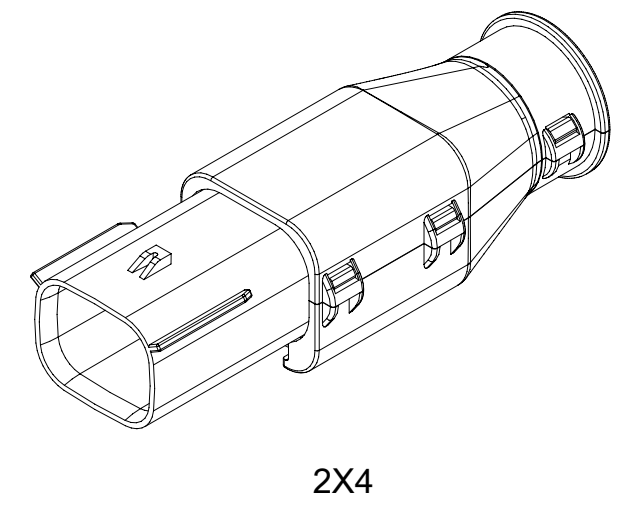

SHEET DESCRIPTION
BACKSHELL NOTES

BACKSHELL NOTES: VALID UNLESS OTHERWISE SPECIFIED

1. GENERAL:

- a. APPLICATION SPECIFICATION SEE: AS-34951-001
- -DESIGNED TO MATE WITH BLADE SEALED ASSEMBLY SPECIFIED IN MOLEX DRAWING SD-33482-0001.
- -SYSTEM TO BE USED WITH WIRE WITHIN DIAMETER RANGE OF 1.2mm TO 2.69mm.
- -COMPONENTS ARE OPTIONAL AND MUST BE PURCHASED SEPERATELY.
- -DESIGN IS OWNED BY SCHLEMMER FOR SCHLEMMER BACKSHELL.
- -DESIGN IS OWNED BY MOLEX FOR MOLEX BACKSHELL.
- -90° ADAPTOR DESIGN IS OWNED BY MOLEX.
- -FOR ADDITIONAL INFORMATION SEE THE BACKSHELL COMPONENT DRAWING SD-34950-0001.

BACKSHELL CUSTOMER MODEL NUMBER LEGEND

34950-XXXX

CUSTOMER MODEL COMPONENTS

- 0 - SCHLEMMER BACKSHELL ONLY
- 1 - SCHLEMMER BACKSHELL & MX150 HOUSING KEY A ASSEMBLY
- 2 - SCHLEMMER BACKSHELL & MX150 HOUSING KEY B ASSEMBLY
- 3 - SCHLEMMER BACKSHELL & MX150 HOUSING KEY C ASSEMBLY
- 4 - SCHLEMMER BACKSHELL & MX150 HOUSING KEY D ASSEMBLY
- 5 - MOLEX BACKSHELL ONLY
- 6 - MOLEX BACKSHELL & MX150 HOUSING KEY A ASSEMBLY
- 7 - MOLEX BACKSHELL & MX150 HOUSING KEY B ASSEMBLY
- 8 - MOLEX BACKSHELL & MX150 HOUSING KEY C ASSEMBLY
- 9 - MOLEX BACKSHELL & MX150 HOUSING KEY D ASSEMBLY