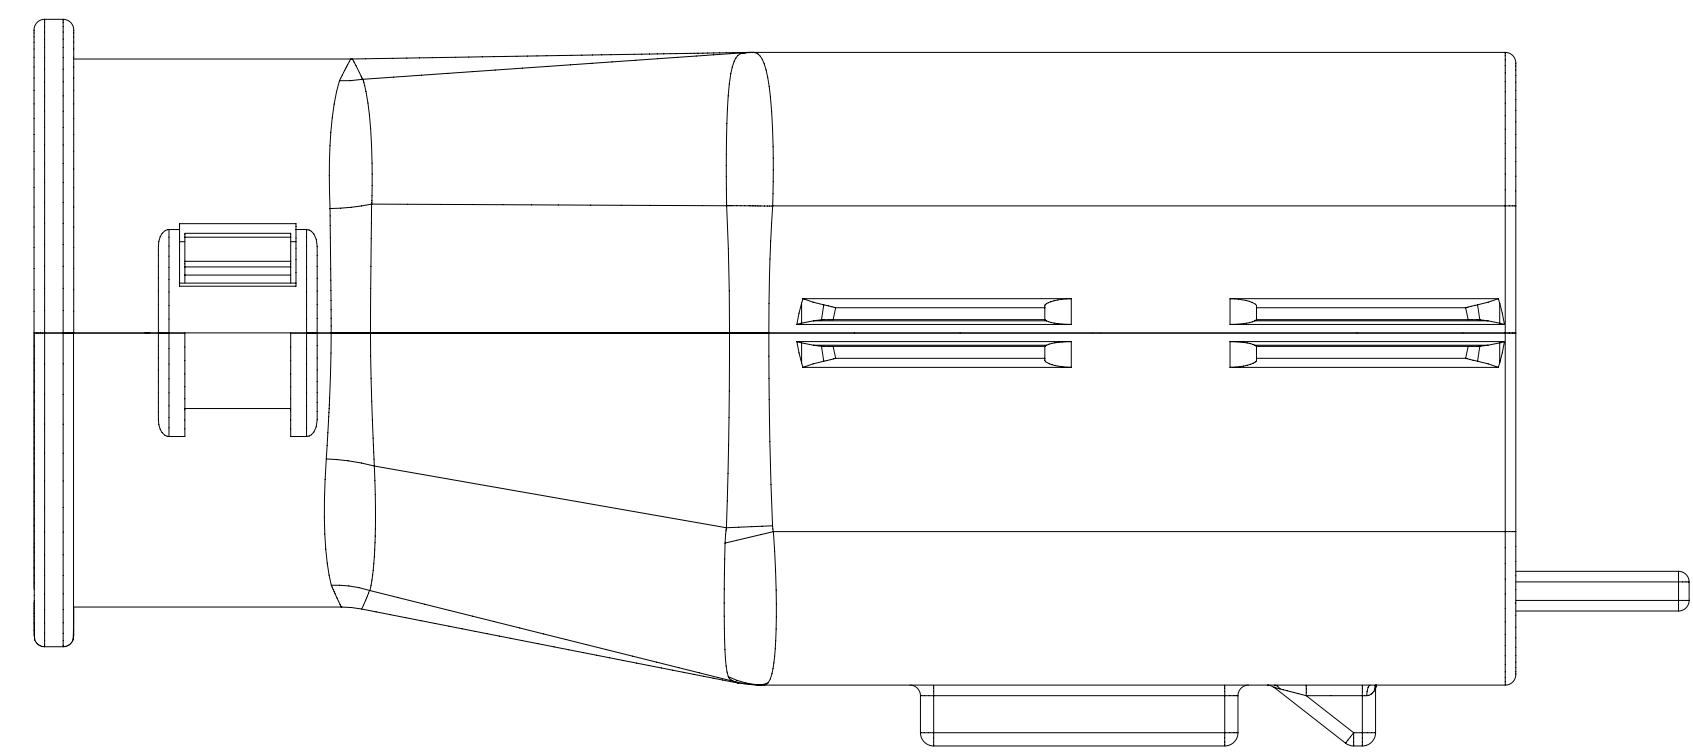

SHEET DESCRIPTION

SCHLEMMER BACKSHELL

SECTION A-A

SYMBOLS ▽ = 0 ▽ = 0 ▽ = 0 ▽ = 0 ▽ = 0 ▽ = 0 ▽ = 0 ▽ = 0 ▽ = 0 ▽ = 0 ▽ = 0 ▽ = 0 ▽ = 0 ▽ = 0 ▽ = 0	THIS DRAWING CONTAINS INFORMATION THAT IS PROPRIETARY TO MOLEX ELECTRONIC TECHNOLOGIES, LLC AND SHOULD NOT BE USED WITHOUT WRITTEN PERMISSION		DIMENSION UNITS mm		SCALE 3.5:1	CURRENT REV DESC: EC NO: 171650 DRWN: PMANJUNATHAC 2018/01/03 CHK'D: MVANSLAMBROU 2018/02/16 APPR: MVANSLAMBROU 2018/02/16																									
	GENERAL TOLERANCES (UNLESS SPECIFIED)		ANGULAR TOL ± 1.0°		4 PLACES ±		3 PLACES ±		2 PLACES ± 0.1					1 PLACE ± 0.2		0 PLACES ±		DRAFT WHERE APPLICABLE MUST REMAIN WITHIN DIMENSIONS		THIRD ANGLE PROJECTION 		DRAWING A1-SIZE		SERIES 33482		MATERIAL NUMBER SD-33482-0001		CUSTOMER GENERAL MARKET		SHEET NUMBER 8 OF 11	
	INITIAL REVISION: DRWN: APROFFITT 2014/04/28 APPR: VKOSHY 2014/05/14		DOCUMENT NUMBER SD-33482-0001		DOC TYPE PSD		DOC PART 001		REVISION E2		PRODUCT CUSTOMER DRAWING				MX150 BLADE DUAL ROW SEALED ASSEMBLY MAT SEAL