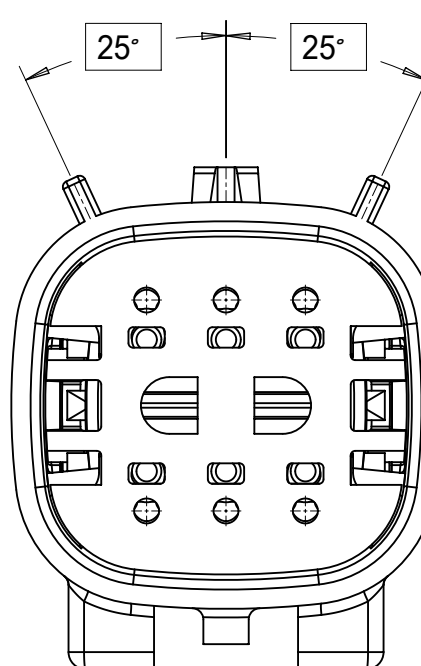

2X10 - STANDARD (STD)

2X10 - UL V0*

UL V0 UNIQUE FEATURE
Partial1
SCALE 10:1

* MINOR GEOMETRY CHANGE THAN STANDARD CONFIGURATION.
SEE NOTE 2a FOR MORE INFORMATION

SYMBOLS	THIS DRAWING CONTAINS INFORMATION THAT IS PROPRIETARY TO MOLEX ELECTRONIC TECHNOLOGIES, LLC AND SHOULD NOT BE USED WITHOUT WRITTEN PERMISSION		CURRENT REV DESC:		molex
	DIMENSION UNITS	SCALE			
▽ = 0	mm	1.5:1	EC NO: 171650		MX150 BLADE DUAL ROW SEALED ASSEMBLY MAT SEAL
▽ = 0	GENERAL TOLERANCES (UNLESS SPECIFIED)		DRWN: PMANJUNATHAC 2018/01/03		
▽ = 0	ANGULAR TOL ± 1.0°		CHK'D: MVANSLAMBROU 2018/02/16		
▽ = 0	4 PLACES	±	APPR: MVANSLAMBROU 2018/02/16		PRODUCT CUSTOMER DRAWING
▽ = 0	3 PLACES	±	INITIAL REVISION:		
▽ = 0	2 PLACES	± 0.1	DRWN: APROFFITT 2014/04/28		DOCUMENT NUMBER
▽ = 0	1 PLACE	± 0.2	APPR: VKOSHY 2014/05/14		SD-33482-0001
⊠ = 0	0 PLACES	±			DOC TYPE DOC PART REVISION
■ = 0	DRAFT WHERE APPLICABLE MUST REMAIN WITHIN DIMENSIONS		THIRD ANGLE PROJECTION	DRAWING	A1-SIZE
▽ = 0			SERIES	33482	MATERIAL NUMBER
			CUSTOMER	GENERAL MARKET	SHEET NUMBER
					2 OF 11

SHEET DESCRIPTION
KEY CONFIGURATIONS

2X2

KEY A

KEY B

KEY C

KEY D

2X3

KEY A

KEY B

KEY C

KEY D

2X4

KEY A

KEY B

KEY C

KEY D