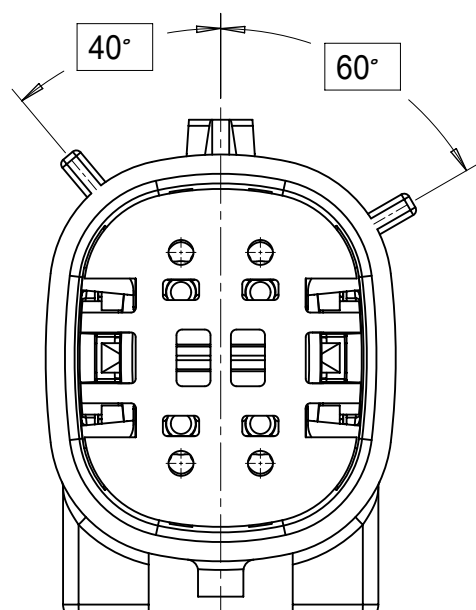

SHEET DESCRIPTION
CONFIGURATIONS

2X2 - STANDARD (STD)

2X2 - UL V0*

2X3 - STANDARD (STD)

2X3 - LENGTHENED

2X4 - STANDARD (STD)

2X6 - STANDARD (STD)

2X8 - STANDARD (STD)

2X10 - STANDARD (STD)

2X10 - UL V0*

UL V0 UNIQUE FEATURE
Partial1
SCALE 10:1

* MINOR GEOMETRY CHANGE THAN STANDARD CONFIGURATION.
SEE NOTE 2a FOR MORE INFORMATION

SYMBOLS	THIS DRAWING CONTAINS INFORMATION THAT IS PROPRIETARY TO MOLEX ELECTRONIC TECHNOLOGIES, LLC AND SHOULD NOT BE USED WITHOUT WRITTEN PERMISSION		CURRENT REV DESC:		molex
	DIMENSION UNITS	SCALE			
▽ = 0	mm	1.5:1	EC NO: 171650		MX150 BLADE DUAL ROW SEALED ASSEMBLY MAT SEAL
▽ = 0	GENERAL TOLERANCES (UNLESS SPECIFIED)		DRWN: PMANJUNATHAC 2018/01/03		
▽ = 0	ANGULAR TOL ± 1.0°		CHK'D: MVANSLAMBROU 2018/02/16		
▽ = 0	4 PLACES	±	APPR: MVANSLAMBROU 2018/02/16		PRODUCT CUSTOMER DRAWING
▽ = 0	3 PLACES	±	INITIAL REVISION:		
▽ = 0	2 PLACES	± 0.1	DRWN: APROFFITT 2014/04/28		DOCUMENT NUMBER
▽ = 0	1 PLACE	± 0.2	APPR: VKOSHY 2014/05/14		SD-33482-0001
⊠ = 0	0 PLACES	±			DOC TYPE DOC PART REVISION
■ = 0	DRAFT WHERE APPLICABLE MUST REMAIN WITHIN DIMENSIONS		THIRD ANGLE PROJECTION	DRAWING	A1-SIZE
▽ = 0			SERIES	33482	MATERIAL NUMBER
			CUSTOMER	GENERAL MARKET	SHEET NUMBER
					2 OF 11

SHEET DESCRIPTION
KEY CONFIGURATIONS

2X2

KEY A

KEY B

KEY C

KEY D

2X3

KEY A