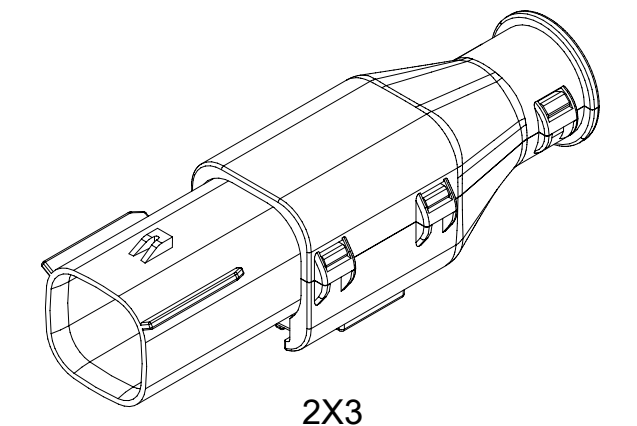

SHEET DESCRIPTION
BACKSHELL NOTES

BACKSHELL NOTES: VALID UNLESS OTHERWISE SPECIFIED

1. GENERAL:

- a. APPLICATION SPECIFICATION SEE: AS-34951-001
- -DESIGNED TO MATE WITH BLADE SEALED ASSEMBLY SPECIFIED IN MOLEX DRAWING SD-33482-0001.
- -SYSTEM TO BE USED WITH WIRE WITHIN DIAMETER RANGE OF 1.2mm TO 2.69mm.
- -COMPONENTS ARE OPTIONAL AND MUST BE PURCHASED SEPERATELY.
- -DESIGN IS OWNED BY SCHLEMMER FOR SCHLEMMER BACKSHELL.
- -DESIGN IS OWNED BY MOLEX FOR MOLEX BACKSHELL.
- -90° ADAPTOR DESIGN IS OWNED BY MOLEX.
- -FOR ADDITIONAL INFORMATION SEE THE BACKSHELL COMPONENT DRAWING SD-34950-0001.

BACKSHELL CUSTOMER MODEL NUMBER LEGEND

34950-XXXX

CUSTOMER MODEL COMPONENTS

- 0 - SCHLEMMER BACKSHELL ONLY
- 1 - SCHLEMMER BACKSHELL & MX150 HOUSING KEY A ASSEMBLY
- 2 - SCHLEMMER BACKSHELL & MX150 HOUSING KEY B ASSEMBLY
- 3 - SCHLEMMER BACKSHELL & MX150 HOUSING KEY C ASSEMBLY
- 4 - SCHLEMMER BACKSHELL & MX150 HOUSING KEY D ASSEMBLY
- 5 - MOLEX BACKSHELL ONLY
- 6 - MOLEX BACKSHELL & MX150 HOUSING KEY A ASSEMBLY
- 7 - MOLEX BACKSHELL & MX150 HOUSING KEY B ASSEMBLY
- 8 - MOLEX BACKSHELL & MX150 HOUSING KEY C ASSEMBLY
- 9 - MOLEX BACKSHELL & MX150 HOUSING KEY D ASSEMBLY