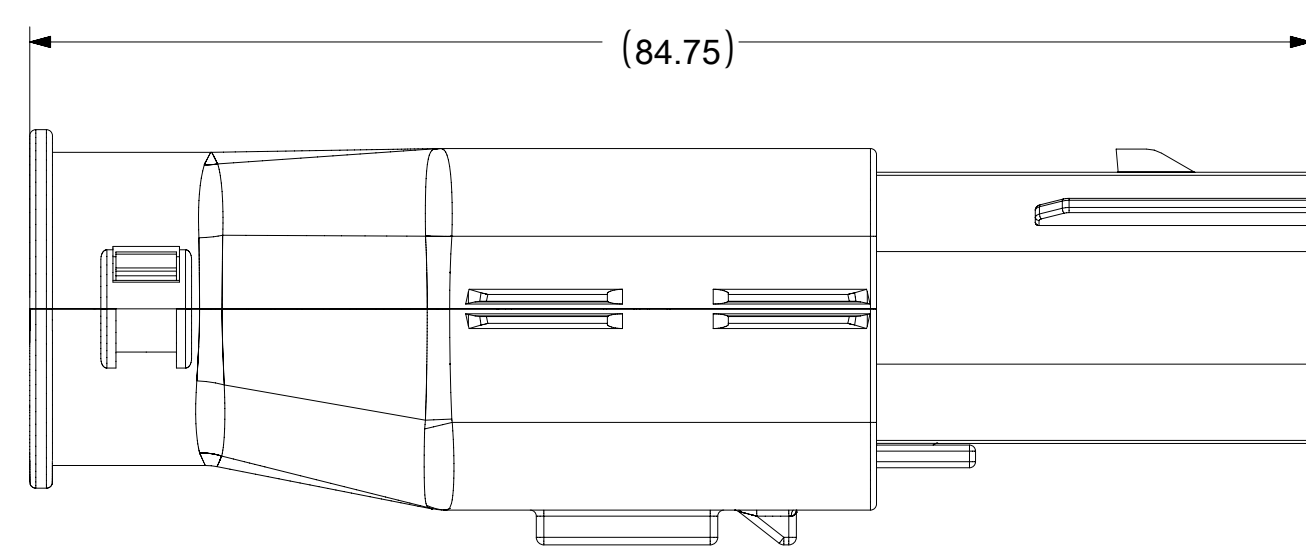

BLADE SEALED ASSEMBLY WITH BLADE BACKSHELL

SYMBOLS THIS DRAWING CONTAINS INFORMATION THAT IS PROPRIETARY TO MOLEX ELECTRONIC TECHNOLOGIES, LLC AND SHOULD NOT BE USED WITHOUT WRITTEN PERMISSION DIMENSION UNITS: mm SCALE: 2:1 GENERAL TOLERANCES (UNLESS SPECIFIED): ANGULAR TOL ± 1.0° 4 PLACES ± 3 PLACES ± 2 PLACES ± 0.1 1 PLACE ± 0.2 0 PLACES ± DRAFT WHERE APPLICABLE MUST REMAIN WITHIN DIMENSIONS	CURRENT REV DESC:		 MX150 BLADE DUAL ROW SEALED ASSEMBLY MAT SEAL PRODUCT CUSTOMER DRAWING	
	EC NO: 171650 DRWN: PMANJUNATHAC 2018/01/03 CHK'D: MVANSLAMBROU 2018/02/16 APPR: MVANSLAMBROU 2018/02/16			DOCUMENT NUMBER: SD-33482-0001 DOC TYPE: PSD DOC PART: 001 REVISION: E2
	INITIAL REVISION: DRWN: APROFFITT 2014/04/28 APPR: VKOSHY 2014/05/14			MATERIAL NUMBER: 33482 CUSTOMER: GENERAL MARKET SHEET NUMBER: 10 OF 11
THIRD ANGLE PROJECTION		DRAWING: A1-SIZE SERIES: 33482