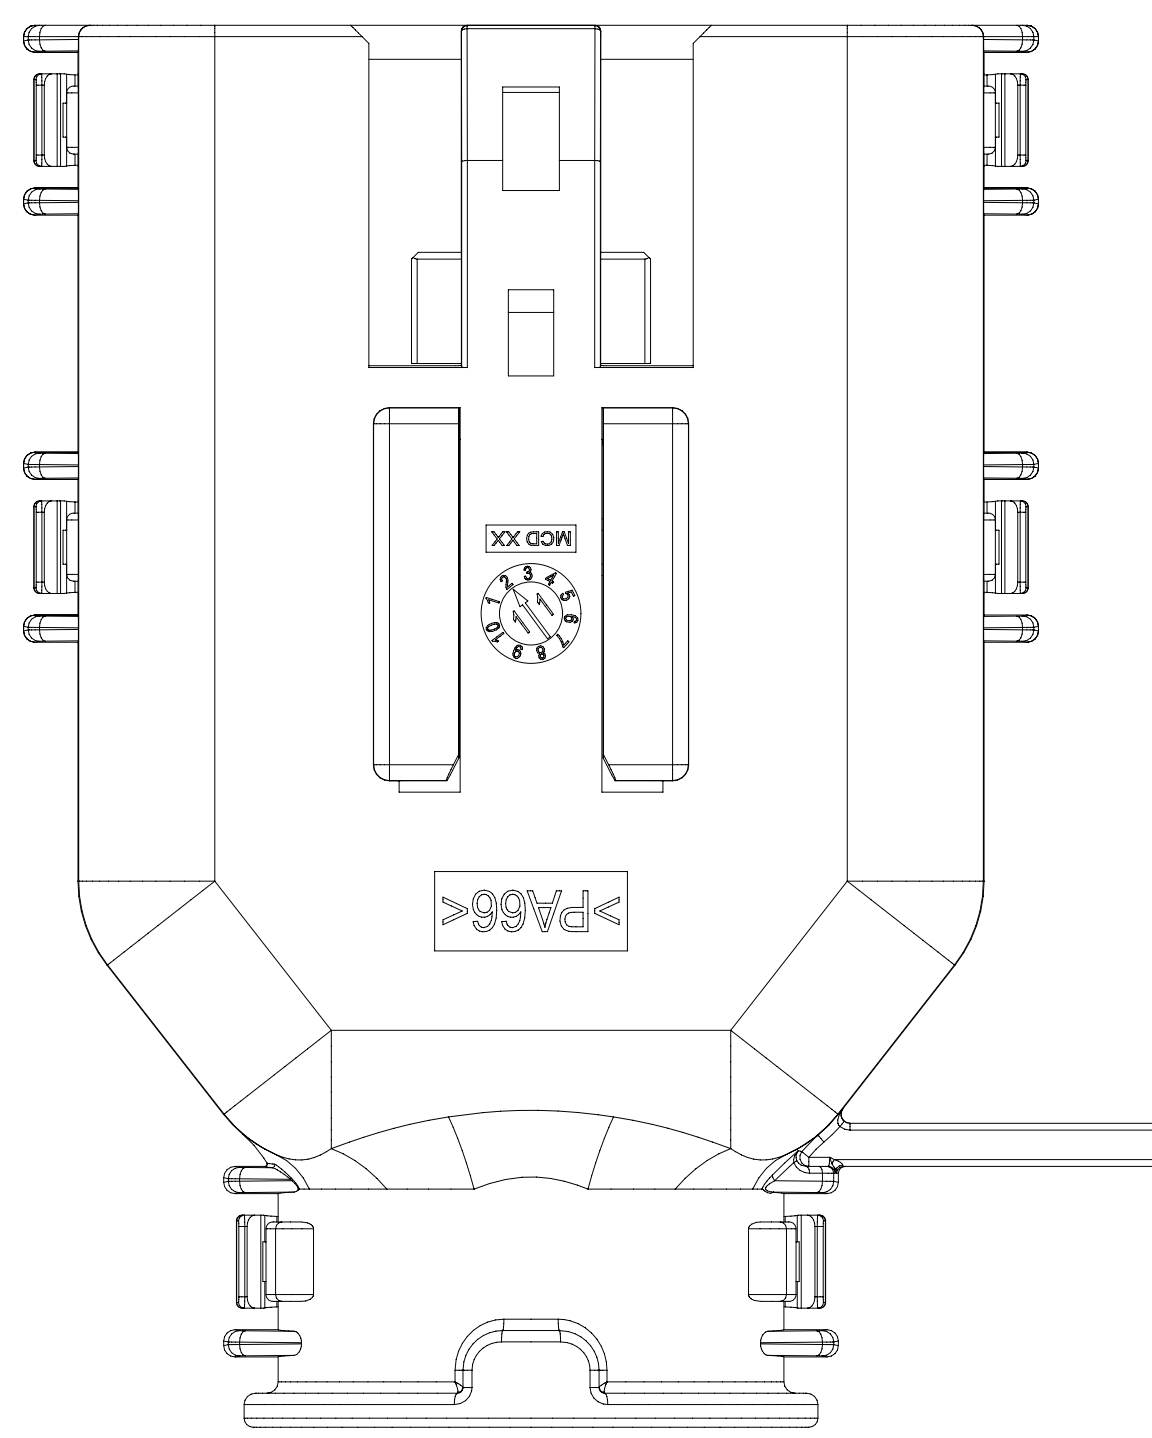

SHEET DESCRIPTION
MOLEX BACKSHELL

SECTION B-B

SYMBOLS = 0 = 0 = 0 = 0 = 0 = 0 = 0 = 0 = 0 = 0 = 0	THIS DRAWING CONTAINS INFORMATION THAT IS PROPRIETARY TO MOLEX ELECTRONIC TECHNOLOGIES, LLC AND SHOULD NOT BE USED WITHOUT WRITTEN PERMISSION		CURRENT REV DESC: EC NO: 171650 DRWN: PMANJUNATHAC 2018/01/03 CHK'D: MVANSLAMBROU 2018/02/16 APPR: MVANSLAMBROU 2018/02/16 INITIAL REVISION: DRWN: APROFFITT 2014/04/28 APPR: VKOSHY 2014/05/14	 MX150 BLADE DUAL ROW SEALED ASSEMBLY MAT SEAL							
	DIMENSION UNITS mm	SCALE 3:1					GENERAL TOLERANCES (UNLESS SPECIFIED) ANGULAR TOL $\pm$ 1.0° 4 PLACES $\pm$ 3 PLACES $\pm$ 2 PLACES $\pm$ 0.1 1 PLACE $\pm$ 0.2 0 PLACES $\pm$ DRAFT WHERE APPLICABLE MUST REMAIN WITHIN DIMENSIONS		PRODUCT CUSTOMER DRAWING DOCUMENT NUMBER SD-33482-0001 DOC TYPE | DOC PART | REVISION PSD | 001 | E2		
DOCUMENT STATUS | P1 | RELEASE DATE | 2018/02/16 22:02:26	THIRD ANGLE PROJECTION 	DRAWING A1-SIZE	SERIES 33482	MATERIAL NUMBER CUSTOMER GENERAL MARKET	SHEET NUMBER 9 OF 11