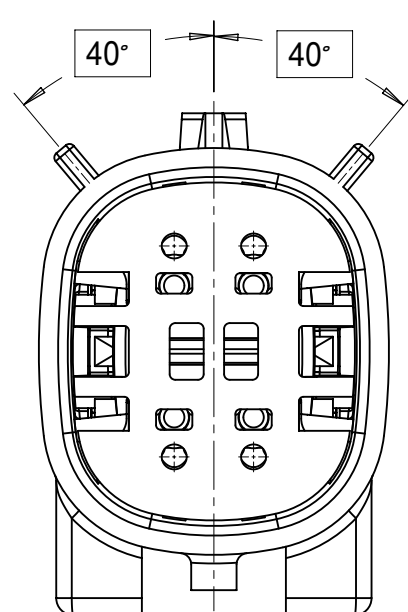

SHEET DESCRIPTION
CONFIGURATIONS

2X2 - STANDARD (STD)

2X2 - UL V0*

2X3 - STANDARD (STD)

2X3 - LENGTHENED

2X4 - STANDARD (STD)

2X6 - STANDARD (STD)

2X8 - STANDARD (STD)

2X10 - STANDARD (STD)

2X10 - UL V0*

UL V0 UNIQUE FEATURE
Partial1
SCALE 10:1

* MINOR GEOMETRY CHANGE THAN STANDARD CONFIGURATION.
SEE NOTE 2a FOR MORE INFORMATION

SYMBOLS	THIS DRAWING CONTAINS INFORMATION THAT IS PROPRIETARY TO MOLEX ELECTRONIC TECHNOLOGIES, LLC AND SHOULD NOT BE USED WITHOUT WRITTEN PERMISSION		CURRENT REV DESC:		molex
	DIMENSION UNITS	SCALE			
▽ = 0	mm	1.5:1	EC NO: 171650		MX150 BLADE DUAL ROW SEALED ASSEMBLY MAT SEAL
▽ = 0	GENERAL TOLERANCES (UNLESS SPECIFIED)		DRWN: PMANJUNATHAC 2018/01/03		
▽ = 0	ANGULAR TOL ± 1.0°		CHK'D: MVANSLAMBROU 2018/02/16		
▽ = 0	4 PLACES	±	APPR: MVANSLAMBROU 2018/02/16		PRODUCT CUSTOMER DRAWING
▽ = 0	3 PLACES	±	INITIAL REVISION:		
▽ = 0	2 PLACES	± 0.1	DRWN: APROFFITT 2014/04/28		DOCUMENT NUMBER
▽ = 0	1 PLACE	± 0.2	APPR: VKOSHY 2014/05/14		SD-33482-0001
⊠ = 0	0 PLACES	±			DOC TYPE DOC PART REVISION
■ = 0	DRAFT WHERE APPLICABLE MUST REMAIN WITHIN DIMENSIONS		THIRD ANGLE PROJECTION	DRAWING	A1-SIZE
▽ = 0			SERIES	33482	MATERIAL NUMBER
			CUSTOMER	GENERAL MARKET	SHEET NUMBER
					2 OF 11

SHEET DESCRIPTION
KEY CONFIGURATIONS

2X2

KEY A

KEY B

KEY C

KEY D

2X3

KEY A

KEY B

KEY C

KEY D

2X4

KEY A

KEY B

KEY C

KEY D