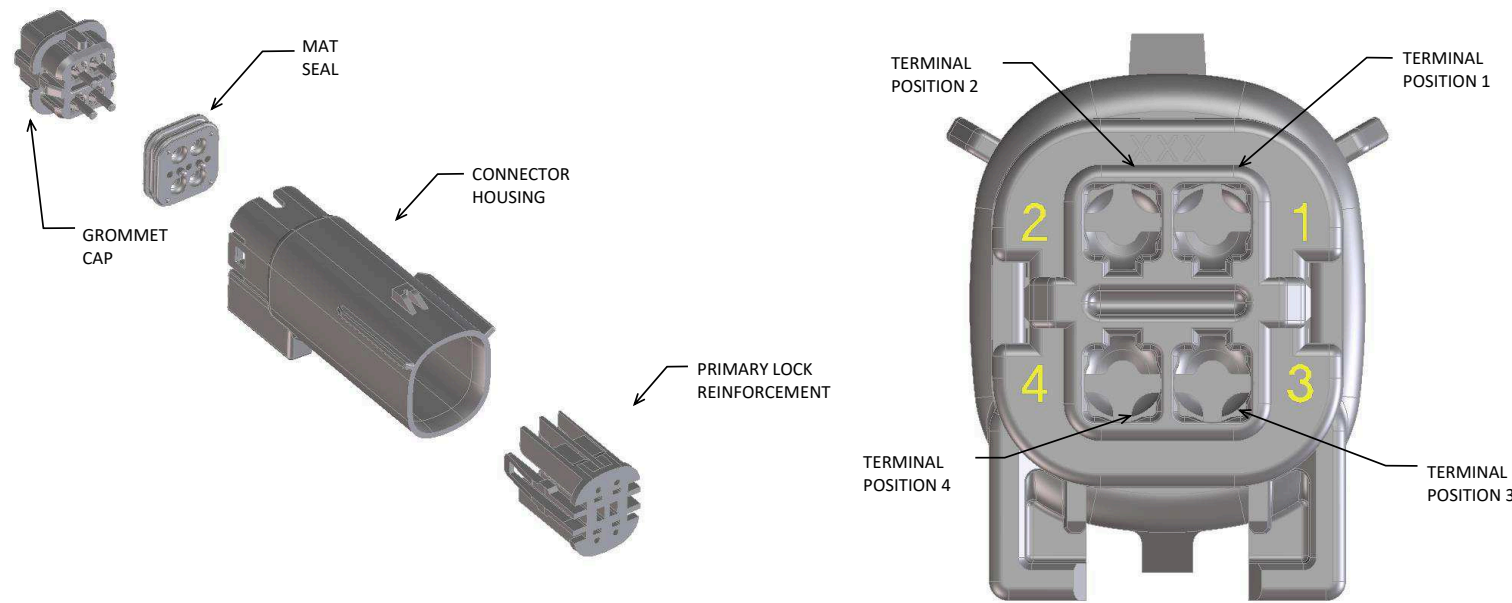

**MX150 2X2 BLADE SEALED ASSEMBLY MAT SEAL
BOM AND PIN OUT SHEET**

ABBREVIATION	DESCRIPTION	COLOR	MATERIAL
A-BLK	HOUSING, KEYING OPTION A	BLACK	SPS/NYLON GF20
B-LG	HOUSING, KEYING OPTION B	LIGHT GRAY	SPS/NYLON GF20
C-BR	HOUSING, KEYING OPTION C	BROWN	SPS/NYLON GF20
D-GR	HOUSING, KEYING OPTION D	GREEN	SPS/NYLON GF20
C-DG	HOUSING, KEYING OPTION C	DARK GRAY	SPS/NYLON GF20
D-SG	HOUSING, KEYING OPTION D	STONE GRAY	SPS/NYLON GF20
A-YW	HOUSING, KEYING OPTION A	YELLOW	SPS/NYLON GF20
GCP	GROMMET CAP (PLUGGED)	BLACK	SPS/NYLON GF20
GCO	GROMMET CAP (OPEN)	BLACK	SPS/NYLON GF20
PLR	PLR	NATURAL	SPS/NYLON GF20
M	MAT SEAL	ROYAL BLUE	INHERENTLY LUBRICATED SILICONE

FOR ADDITIONAL INFORMATION SEE SD-33482-0001