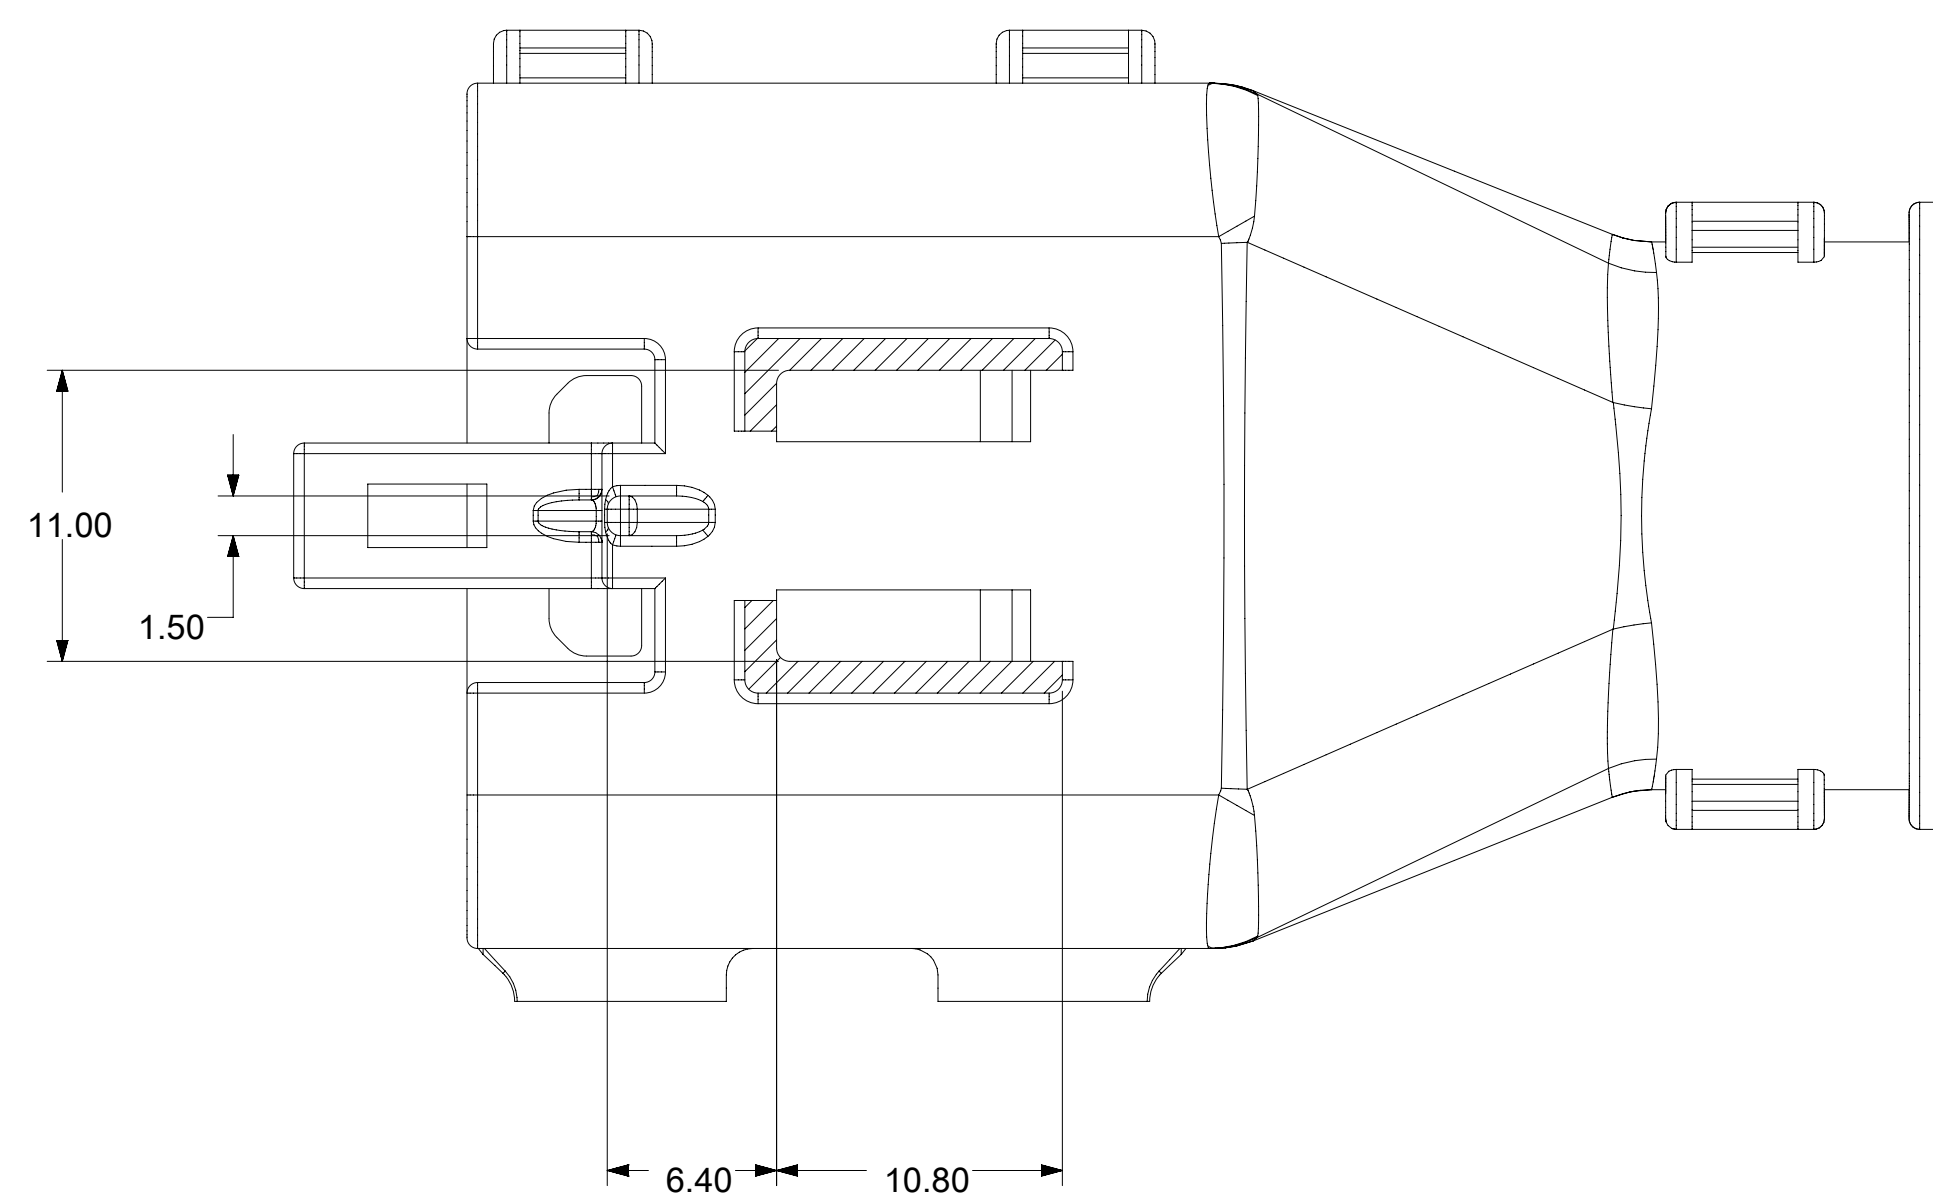

SHEET DESCRIPTION

SCHLEMMER BACKSHELL

SECTION A-A

SYMBOLS ▽ = 0 ▽ = 0 ▽ = 0 ▽ = 0 ▽ = 0 ▽ = 0 ▽ = 0 ▽ = 0 ▽ = 0 ▽ = 0 ▽ = 0 ▽ = 0 ▽ = 0 ▽ = 0 ▽ = 0	THIS DRAWING CONTAINS INFORMATION THAT IS PROPRIETARY TO MOLEX ELECTRONIC TECHNOLOGIES, LLC AND SHOULD NOT BE USED WITHOUT WRITTEN PERMISSION		DIMENSION UNITS mm		SCALE 3.5:1	CURRENT REV DESC: EC NO: 171650 DRWN: PMANJUNATHAC 2018/01/03 CHK'D: MVANSLAMBROU 2018/02/16 APPR: MVANSLAMBROU 2018/02/16																									
	GENERAL TOLERANCES (UNLESS SPECIFIED)		ANGULAR TOL ± 1.0°		4 PLACES ±		3 PLACES ±		2 PLACES ± 0.1					1 PLACE ± 0.2		0 PLACES ±		DRAFT WHERE APPLICABLE MUST REMAIN WITHIN DIMENSIONS		THIRD ANGLE PROJECTION 		DRAWING A1-SIZE		SERIES 33482		MATERIAL NUMBER SD-33482-0001		CUSTOMER GENERAL MARKET		SHEET NUMBER 8 OF 11	
	INITIAL REVISION: DRWN: APROFFITT 2014/04/28 APPR: VKOSHY 2014/05/14		DOCUMENT NUMBER SD-33482-0001		DOC TYPE PSD		DOC PART 001		REVISION E2		PRODUCT CUSTOMER DRAWING				MX150 BLADE DUAL ROW SEALED ASSEMBLY MAT SEAL