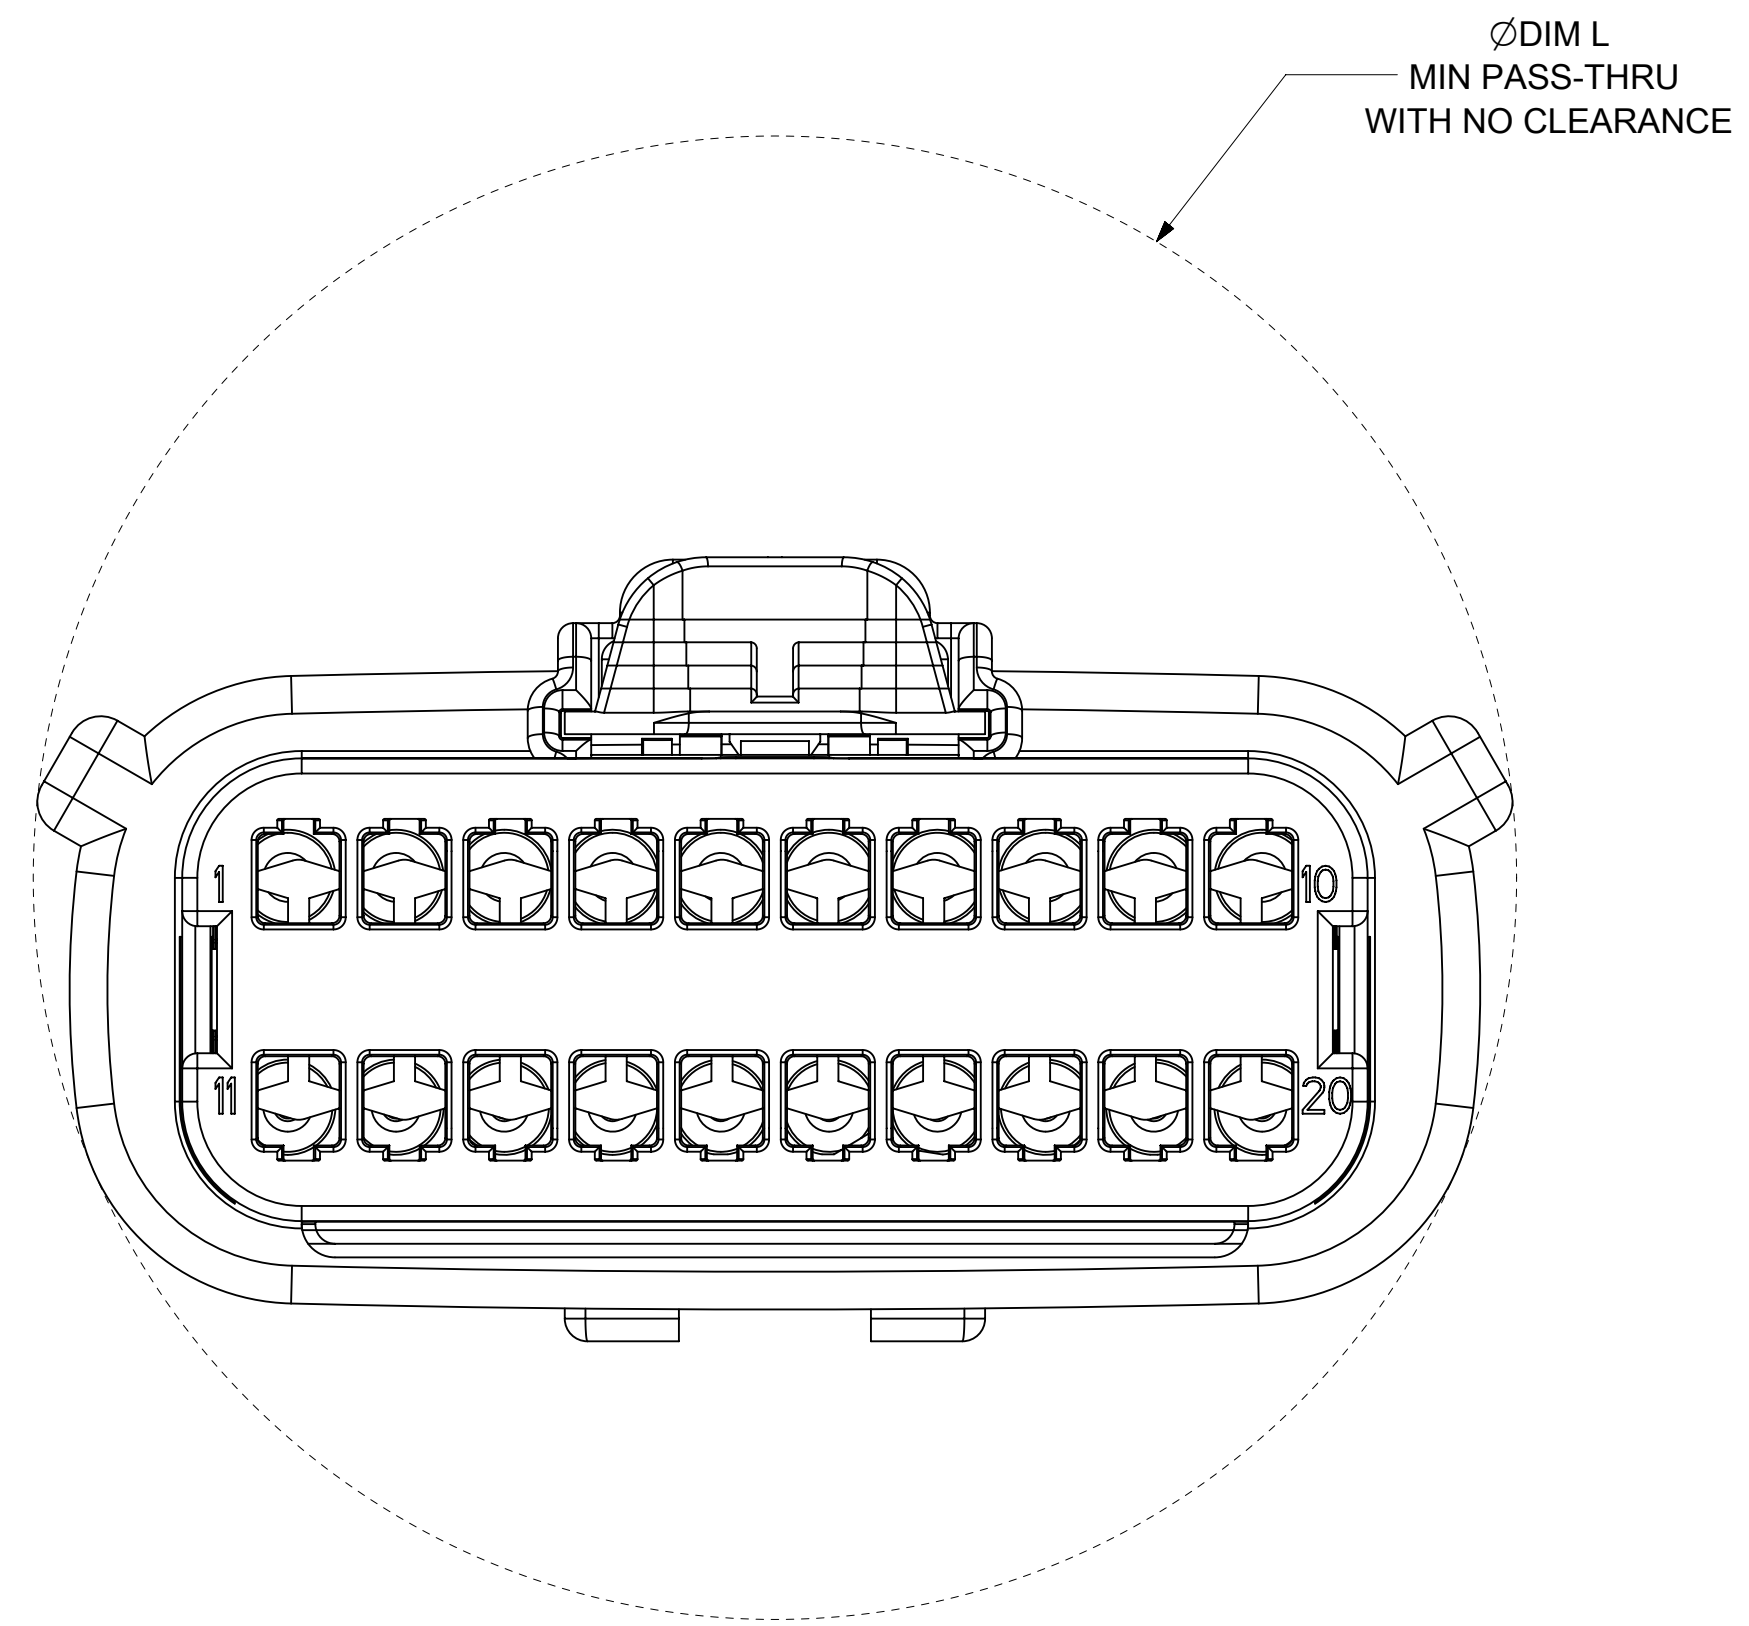

SHEET DESCRIPTION
SYSTEM PACKAGING

CHARTED DIMENSION				
CKT	BLADE CONFIGURATION	RECEPTACLE CONFIGURATION	DIMENSIONS	
			K	L
2X2	STANDARD	W/O CLIPSLOT	72.78	28.00
		W/ CLIPSLOT	72.78	28.50
		LENGTHENED	77.21	28.00
2X3	STANDARD	W/O CLIPSLOT	72.78	28.00
		W/ CLIPSLOT		30.50
	LENGTHENED	W/O CLIPSLOT	74.79	28.00
		W/ CLIPSLOT		30.50
2X4	STANDARD	W/O CLIPSLOT	72.78	29.50
		W/ CLIPSLOT		31.50
2X6	STANDARD	W/O CLIPSLOT	72.79	35.58
		W/ CLIPSLOT		
2X8	STANDARD	W/O CLIPSLOT	72.67	42.25
		W/ CLIPSLOT		
2X10	STANDARD	STANDARD	72.78	49.05

SYMBOLS ▽ = 0 ▽ = 0 ▽ = 0 ▽ = 0 ▽ = 0 ▽ = 0 ▽ = 0 ▽ = 0 ▽ = 0 ▽ = 0	THIS DRAWING CONTAINS INFORMATION THAT IS PROPRIETARY TO MOLEX ELECTRONIC TECHNOLOGIES, LLC AND SHOULD NOT BE USED WITHOUT WRITTEN PERMISSION	DIMENSION UNITS	SCALE	CURRENT REV DESC:									
	mm	4:1	EC NO: 171650 DRWN: PMANJUNATHAC 2018/01/03 CHK'D: MVANSLAMBROU 2018/02/16 APPR: MVANSLAMBROU 2018/02/16										
	GENERAL TOLERANCES (UNLESS SPECIFIED)				INITIAL REVISION: DRWN: APROFFITT 2014/04/28 APPR: VKOSHY 2014/05/14			PRODUCT CUSTOMER DRAWING					
	ANGULAR TOL ± 1.0°							DOCUMENT NUMBER			DOC TYPE | DOC PART | REVISION		
	4 PLACES ±				SD-33482-0001			PSD 001 E2					
	3 PLACES ±												
	2 PLACES ± 0.1				MATERIAL NUMBER CUSTOMER GENERAL MARKET			SHEET NUMBER 6 OF 11					
	1 PLACE ± 0.2												
	0 PLACES ±				THIRD ANGLE PROJECTION			DRAWING					
	DRAFT WHERE APPLICABLE MUST REMAIN WITHIN DIMENSIONS				A1-SIZE			SERIES					
				33482