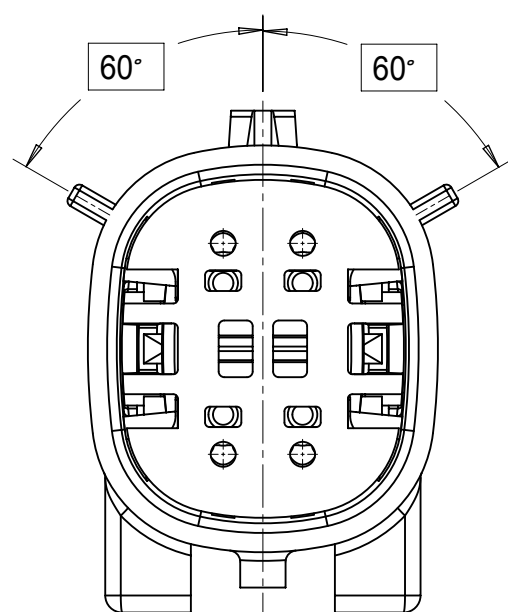

SHEET DESCRIPTION
CONFIGURATIONS

2X2 - STANDARD (STD)

2X2 - UL V0*

2X3 - STANDARD (STD)

2X3 - LENGTHENED

2X4 - STANDARD (STD)

2X6 - STANDARD (STD)

2X8 - STANDARD (STD)

2X10 - STANDARD (STD)

2X10 - UL V0*

UL V0 UNIQUE FEATURE
Partial1
SCALE 10:1

* MINOR GEOMETRY CHANGE THAN STANDARD CONFIGURATION.
SEE NOTE 2a FOR MORE INFORMATION

SYMBOLS	THIS DRAWING CONTAINS INFORMATION THAT IS PROPRIETARY TO MOLEX ELECTRONIC TECHNOLOGIES, LLC AND SHOULD NOT BE USED WITHOUT WRITTEN PERMISSION		CURRENT REV DESC:		molex
	DIMENSION UNITS	SCALE			
▽ = 0	mm	1.5:1	EC NO: 171650		MX150 BLADE DUAL ROW SEALED ASSEMBLY MAT SEAL
▽ = 0	GENERAL TOLERANCES (UNLESS SPECIFIED)		DRWN: PMANJUNATHAC 2018/01/03		
▽ = 0	ANGULAR TOL ± 1.0°		CHK'D: MVANSLAMBROU 2018/02/16		
▽ = 0	4 PLACES	±	APPR: MVANSLAMBROU 2018/02/16		PRODUCT CUSTOMER DRAWING
▽ = 0	3 PLACES	±	INITIAL REVISION:		
▽ = 0	2 PLACES	± 0.1	DRWN: APROFFITT 2014/04/28		DOCUMENT NUMBER
▽ = 0	1 PLACE	± 0.2	APPR: VKOSHY 2014/05/14		SD-33482-0001
⊠ = 0	0 PLACES	±			DOC TYPE DOC PART REVISION
■ = 0	DRAFT WHERE APPLICABLE MUST REMAIN WITHIN DIMENSIONS		THIRD ANGLE PROJECTION	DRAWING	A1-SIZE
▽ = 0			SERIES	33482	MATERIAL NUMBER
			CUSTOMER	GENERAL MARKET	SHEET NUMBER
					2 OF 11

SHEET DESCRIPTION
KEY CONFIGURATIONS

2X2

KEY A

KEY B

KEY C

KEY D

2X3

KEY A