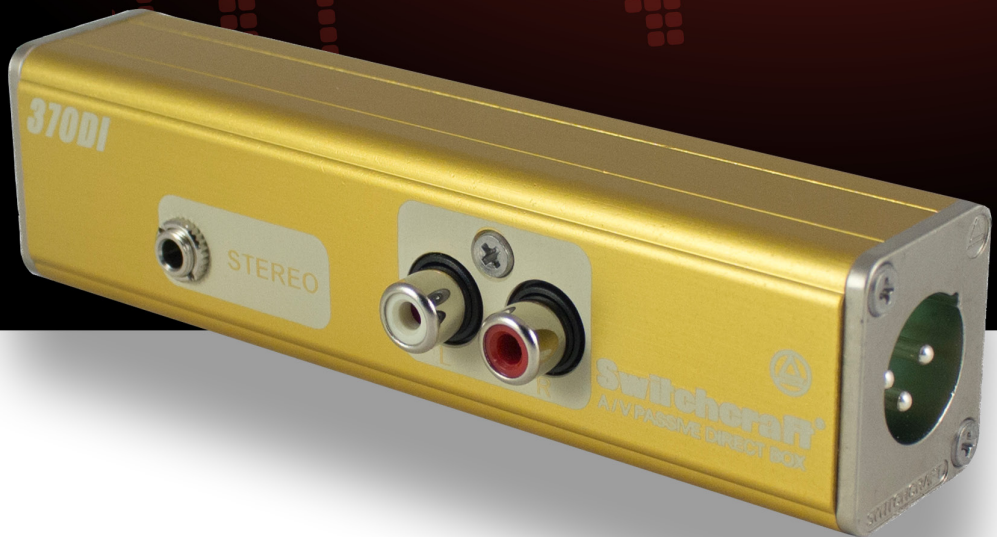

NEW PRODUCT BULLETIN 633

370DI
AUDIOSTIX®

Switchcraft®
Pro Audio

The 370DI is a durable, pocket size, Direct Box which is a cross between Switchcraft's SC700CT DI Box and 318 Inline Audio Adapter. The 370DI sums and converts the unbalanced stereo outputs of cell phones, tablets, laptops and consumer gear to a balanced mono line level for connecting to audio consoles and house sound systems.

FEATURES & BENEFITS

- Dual RCA inputs
- 3.5MM input (1/8" TRS jack)
- Switchcraft DE Series locking male XLR provides balanced, mono, mic level output
- Ground Lift Switch
- 20db pad to enable the device to handle stronger signals without distortion

APPLICATIONS

- Concert Touring
- House of Worship
- Presentations
- Broadcast facilities

SPECIFICATIONS

Parameter	Performance	Conditions
Frequency Response	20Hz - 20kHz	+/-2dB, ref 1kHz.
Total Harmonic Distortion + Noise	0.12%	at 1kHz, with Pad OFF
Maximum input level, Pad OFF	20	dBV
Maximum input level, Pad ON	40	dBV
Voltage gain	-4.5	dB, Pad: OFF
Input Impedance	>1900 Ω	at 1kHz
Output Impedance	<700 Ω	at 1kHz
Deviation from Linear Phase	$\leq 30^\circ$ $\leq 3^\circ$ $\leq 30^\circ$	at 20Hz at 1KHz at 20kHz
Pad Attenuation	-20	dB