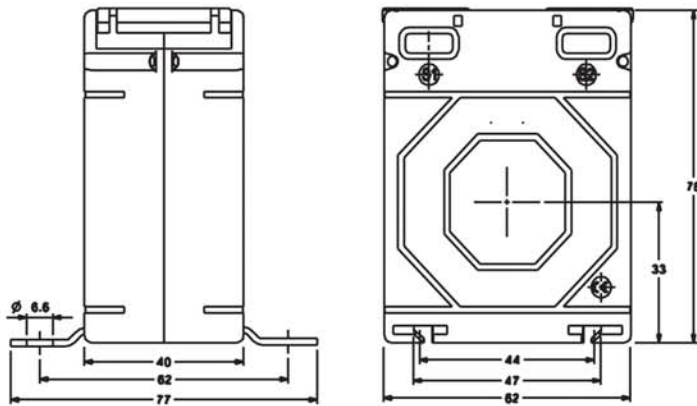

XMER WOUND PRIMARY SERIES

XMER 62W (40)

Primary Current	XMER 62/W (40)		
	Accuracy		
	0.2	0.5	1.0
1A	1VA	2.5VA	5VA
2.5A	1VA	2.5VA	5VA
5A	1VA	2.5VA	5VA
7.5A	1VA	2.5VA	5VA
10A	1VA	2.5VA	5VA
15A	1VA	2.5VA	5VA
20A	1VA	2.5VA	5VA
25A	1VA	2.5VA	5VA
30A	1VA	2.5VA	5VA