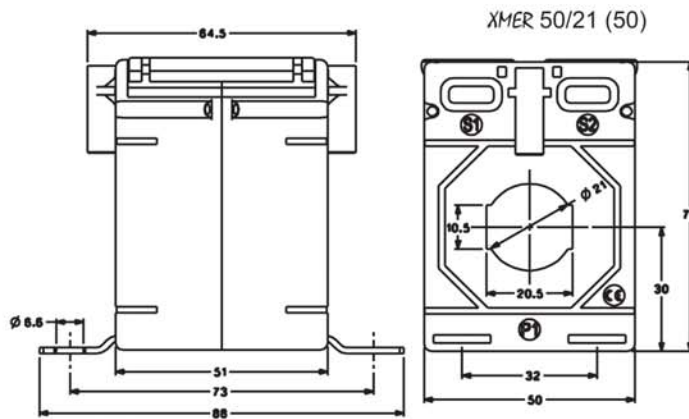

ALL DIMENSIONS ARE IN MM

XMER 50/14 [50], 50/21 [50] and 50/30 [50] SERIES

Primary Current	XMER 50/14 (50)	
	Accuracy	
	0.5	1.0
30A	-	1VA
40A	-	1VA
50A	1.5VA	1.5VA
60A	1.5VA	1.5VA
75A	2.5VA	5VA
80A	2.5VA	5VA
100A	3.75VA	5VA
120A	3.75VA	5VA
125A	3.75VA	5VA
150A	5VA	7.5VA
200A	7.5VA	10VA
250A	10VA	12.5VA
300A	10VA	12.5VA