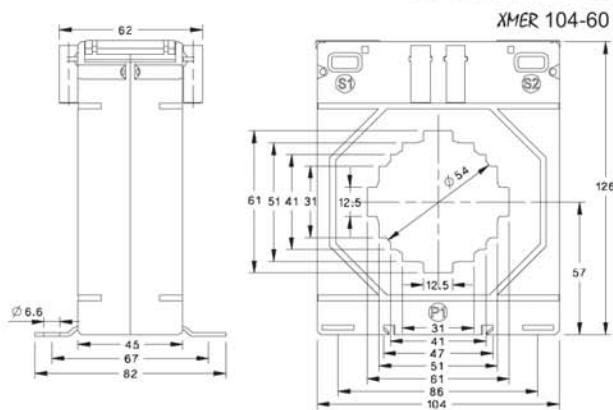

XMER 104 SERIES

Primary Current	XMER 104/60 (45)			
	Accuracy			
	0.2S	0.2	0.5	1.0
100A	-	-	-	1.5VA
120A	-	-	-	2.5VA
125A	-	-	-	2.5VA
150A	-	-	2.5VA	5VA
200A	-	-	5VA	10VA
250A	-	1.5VA	7.5VA	12.5VA
300A	1.5VA	2.5VA	10VA	15VA
400A	2.5VA	3.75VA	10VA	15VA
500A	3.75VA	7.5VA	15VA	20VA
600A	5VA	10VA	15VA	30VA
750A	5VA	15VA	20VA	30VA
800A	7.5VA	15VA	30VA	30VA
1000A	10VA	20VA	30VA	45VA
1200A	10VA	30VA	30VA	45VA
1250A	10VA	30VA	30VA	45VA
1500A	10VA	30VA	30VA	45VA
1600A	10VA	30VA	30VA	45VA