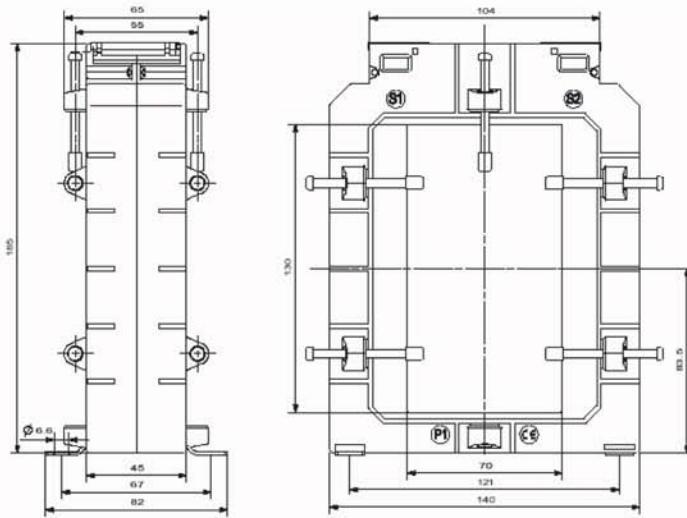

XMER 140/130V (45) SERIES

Primary Current	XMER 140/130V (45)		
	Accuracy		
	0.2	0.5	1.0
400A	-	3.75VA	5VA
500A	-	3.75VA	5VA
600A	-	3.75VA	5VA
750A	-	5VA	7.5VA
800A	-	5VA	7.5VA
1000A	5VA	10VA	10VA
1200A	7.5VA	10VA	15VA
1250A	7.5VA	10VA	15VA
1500A	10VA	15VA	15VA
1600A	10VA	15VA	15VA
2000A	15VA	20VA	20VA
2500A	15VA	20VA	20VA
3000A	15VA	20VA	20VA
3200A	15VA	20VA	20VA
4000A	15VA	20VA	20VA
5000A	15VA	20VA	20VA