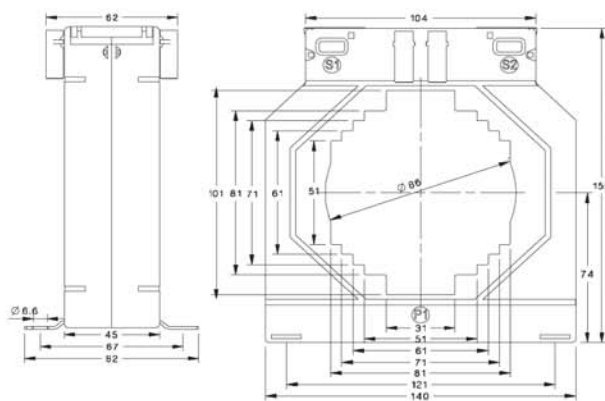

XMER 140-100V

Primary Current	XMER 140/100V (45)			
	Accuracy			
	0.2S	0.2	0.5	1.0
200A	-	-	1.5VA	3.75VA
250A	-	-	2.5VA	5VA
300A	-	-	3.75VA	7.5VA
400A	-	1.5VA	10VA	10VA
500A	-	2.5VA	10VA	12.5VA
600A	2.5VA	3.75VA	12.5VA	15VA
750A	5VA	5VA	15VA	20VA
800A	5VA	5VA	15VA	20VA
1000A	5VA	10VA	15VA	20VA
1200A	10VA	15VA	15VA	30VA
1250A	10VA	15VA	15VA	30VA
1500A	15VA	20VA	30VA	30VA
1600A	15VA	20VA	45VA	45VA
2000A	15VA	30VA	45VA	45VA
2500A	15VA	30VA	45VA	45VA
3000A	15VA	30VA	60VA	60VA

ALL DIMENSIONS ARE IN MM