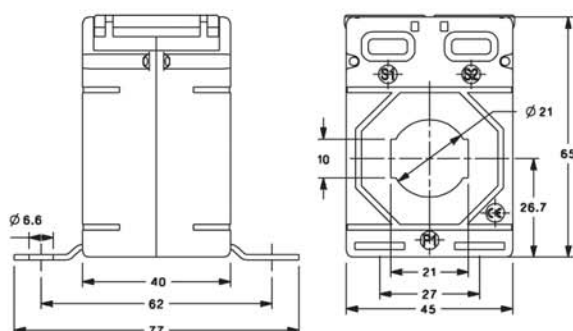

XMER 45-21

Primary Current	XMER 45/21 (40)	
	Accuracy	
	0.5	1.0
50A	-	1.5VA
60A	-	1.5VA
75A	-	2.5VA
80A	1VA	2.5VA
100A	1.5VA	3.75VA
120A	1.5VA	3.75VA
125A	2.5VA	3.75VA
150A	2.5VA	5VA
200A	3.75VA	5VA
250A	3.75VA	5VA
300A	5VA	5VA
400A	5VA	5VA

ALL DIMENSIONS ARE IN MM