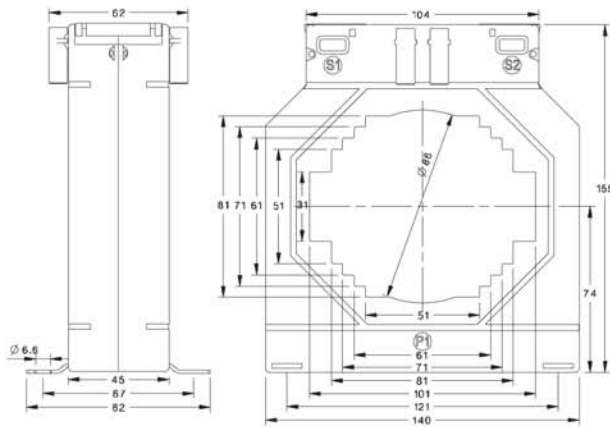

XMER 140-100H

Primary Current	XMER 140/100 H (45)			
	Accuracy			
	0.2S	0.2	0.5	1.0
200A	-	-	1.5VA	3.75VA
250A	-	-	2.5VA	5VA
300A	-	-	3.75VA	7.5VA
400A	-	1.5VA	7.5VA	10VA
500A	-	2.5VA	10VA	12.5VA
600A	2.5VA	3.75VA	10VA	15VA
750A	5VA	5VA	15VA	20VA
800A	5VA	5VA	15VA	20VA
1000A	5VA	10VA	15VA	20VA
1200A	10VA	15VA	15VA	30VA
1250A	10VA	15VA	15VA	30VA
1500A	15VA	20VA	20VA	30VA
1600A	15VA	20VA	20VA	45VA
2000A	15VA	30VA	45VA	45VA
2500A	15VA	30VA	45VA	45VA
3000A	15VA	30VA	60VA	60VA
4000A	15VA	30VA	60VA	60VA