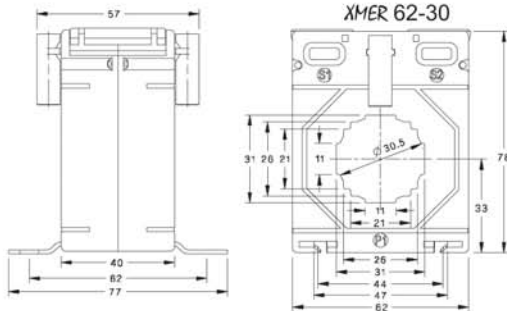

XMER 62-30

Primary Current	XMER 62/30 (40)				
	Accuracy				
	0.2S	0.2	0.5	1.0	
50A	-	-	-	-	1.5VA
60A	-	-	-	-	1.5VA
75A	-	-	-	-	1.5VA
80A	-	-	-	-	2VA
100A	1VA	1VA	1.5VA	2.5VA	3.75VA
120A	1VA	1VA	2.5VA	3.75VA	5VA
125A	1VA	1VA	2.5VA	3.75VA	5VA
150A	1.5VA	1.5VA	3.75VA	5VA	7.5VA
200A	2.5VA	2.5VA	5VA	7.5VA	10VA
250A	2.5VA	3.75VA	5VA	10VA	15VA
300A	2.5VA	3.75VA	5VA	10VA	15VA
400A	3.75VA	5VA	7.5VA	12.5VA	15VA
500A	5VA	7.5VA	10VA	12.5VA	15VA
600A	5VA	7.5VA	15VA	15VA	15VA
750A	5VA	10VA	15VA	15VA	15VA
800A	5VA	10VA	15VA	15VA	15VA