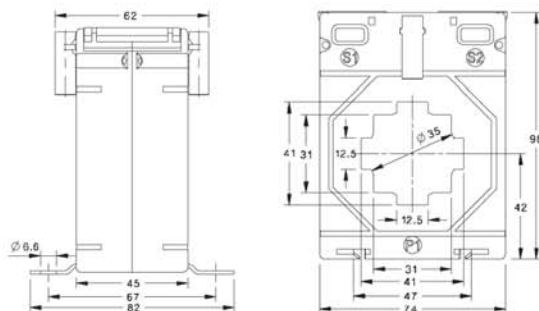

XMER 74-40

Primary Current	XMER 74/40 (45)			
	Accuracy			
	0.2S	0.2	0.5	1.0
40A	-	-	-	1VA
50A	-	-	-	1VA
60A	-	-	-	1VA
75A	-	-	-	1.5VA
80A	-	-	-	1.5VA
100A	-	-	1.5VA	2.5VA
120A	-	-	1.5VA	2.5VA
125A	-	-	1.5VA	2.5VA
150A	-	-	2.5VA	3.75VA
200A	2.5VA	2.5VA	3.75VA	5VA
250A	2.5VA	2.5VA	5VA	7.5VA
300A	2.5VA	2.5VA	5VA	7.5VA
400A	5VA	5VA	7.5VA	12.5VA
500A	5VA	7.5VA	10VA	15VA
600A	5VA	10VA	15VA	20VA
750A	5VA	10VA	15VA	20VA
800A	7.5VA	15VA	15VA	20VA
1000A	10VA	15VA	15VA	20VA