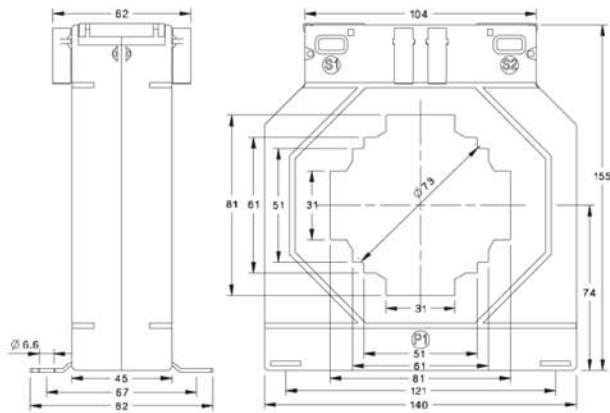

ALL DIMENSIONS ARE IN MM

XMER 140 SERIES

XMER 140-80

Primary Current	XMER 140/80 (45)			
	Accuracy			
	0.2S	0.2	0.5	1.0
200A	-	-	2.5VA	5VA
250A	-	-	5VA	10VA
300A	-	1.5VA	7.5VA	15VA
400A	-	2.5VA	10VA	20VA
500A	2.5VA	5VA	15VA	30VA
600A	3.75VA	7.5VA	15VA	30VA
750A	5VA	10VA	15VA	45VA
800A	5VA	10VA	15VA	45VA
1000A	10VA	15VA	30VA	60VA
1200A	12.5VA	15VA	30VA	60VA
1250A	12.5VA	30VA	60VA	60VA
1500A	15VA	30VA	60VA	60VA
1600A	15VA	30VA	60VA	60VA
2000A	15VA	30VA	60VA	60VA