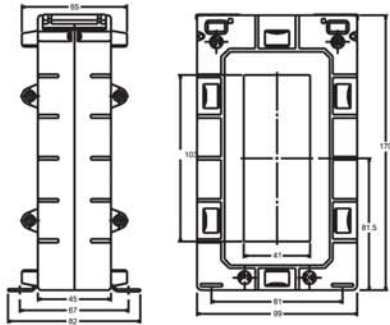

XMER 100/100V SERIES

Primary Current	XMER 100/100V (45)			
	Accuracy			
	0.2S	0.2	0.5	1.0
400A	-	-	2.5VA	5VA
500A	-	-	2.5VA	5VA
600A	-	-	2.5VA	5VA
750A	-	-	2.5VA	5VA
800A	-	-	5VA	10VA
1000A	-	5VA	10VA	15VA
1200A	5VA	5VA	10VA	15VA
1250A	5VA	5VA	10VA	15VA
1500A	5VA	5VA	15VA	30VA
1600A	7.5VA	10VA	15VA	30VA
2000A	7.5VA	10VA	15VA	30VA
2500A	10VA	10VA	15VA	20VA