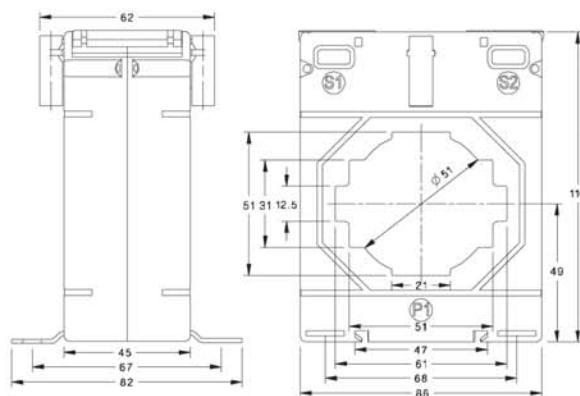

XMER 86-60

Primary Current	XMER 86/60 (45)			
	Accuracy			
	0.2S	0.2	0.5	1.0
100A	-	-	-	1VA
120A	-	-	-	1.5VA
125A	-	-	-	2.5VA
150A	-	-	-	2.5VA
200A	-	-	1.5VA	3.75VA
250A	-	-	2.5VA	5VA
300A	1.5VA	1.5VA	5VA	7.5VA
400A	2.5VA	2.5VA	10VA	12.5VA
500A	2.5VA	3.75VA	10VA	12.5VA
600A	5VA	5VA	15VA	15VA
750A	5VA	10VA	15VA	20VA
800A	7.5VA	12.5VA	20VA	20VA
1000A	10VA	15VA	20VA	20VA
1200A	10VA	15VA	20VA	20VA
1250A	10VA	15VA	20VA	20VA
1500A	10VA	15VA	20VA	20VA
1600A	10VA	15VA	20VA	20VA

ALL DIMENSIONS ARE IN MM