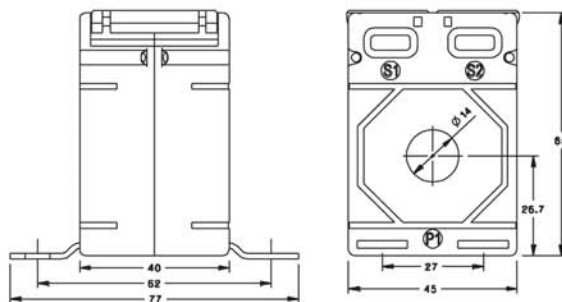

XMER 45-14

Primary Current	XMER 45/14 (40)	
	Accuracy	
	0.5	1.0
30A	-	1VA
40A	-	1VA
50A	-	1.5VA
60A	-	1.5VA
75A	-	2.5VA
80A	1VA	2.5VA
100A	1.5VA	3.75VA
120A	1.5VA	3.75VA
125A	2.5VA	3.75VA
150A	2.5VA	5VA
200A	3.75VA	7.5VA
250A	5VA	7.5VA
300A	5VA	10VA