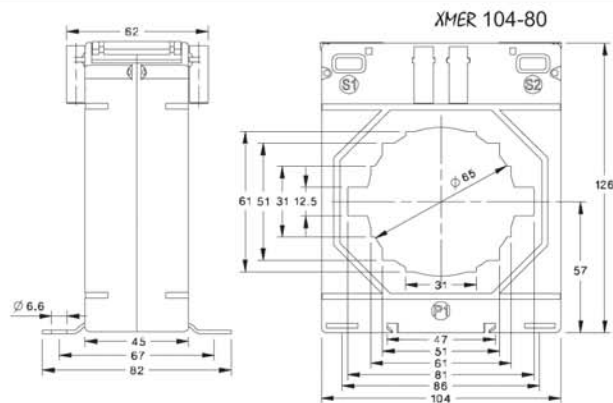

Primary Current	XMER 104/80 (45)			
	Accuracy			
	0.2S	0.2	0.5	1.0
200A	-	-	-	1.5VA
250A	-	-	1.5VA	2.5VA
300A	-	-	2.5VA	7.5VA
400A	-	1.5VA	5VA	10VA
500A	-	1.5VA	5VA	10VA
600A	-	2.5VA	7.5VA	12.5VA
750A	5VA	5VA	10VA	15VA
800A	5VA	7.5VA	10VA	15VA
1000A	7.5VA	12.5VA	20VA	20VA
1200A	10VA	15VA	20VA	30VA
1250A	10VA	15VA	20VA	30VA
1500A	10VA	15VA	20VA	30VA
1600A	10VA	15VA	20VA	30VA
2000A	10VA	15VA	20VA	30VA

ALL DIMENSIONS ARE IN MM