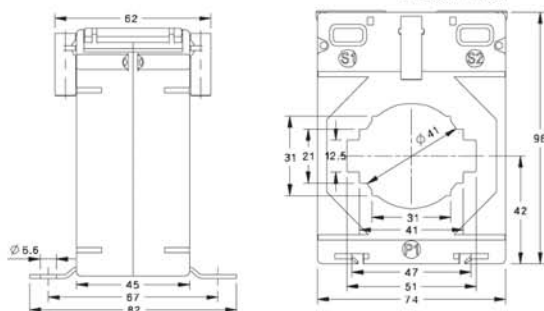

XMER 74-50

Primary Current	XMER 74/50 (45)			
	Accuracy			
	0.2S	0.2	0.5	1.0
100A	-	-	-	1.5VA
120A	-	-	-	1.5VA
125A	-	-	-	1.5VA
150A	-	-	-	2.5VA
200A	-	-	1.5VA	3.75VA
250A	1.5VA	1.5VA	2.5VA	5VA
300A	1.5VA	1.5VA	5VA	7.5VA
400A	2.5VA	2.5VA	5VA	7.5VA
500A	5VA	5VA	7.5VA	10VA
600A	5VA	7.5VA	10VA	12.5VA
750A	5VA	10VA	12.5VA	15VA
800A	5VA	10VA	12.5VA	15VA
1000A	5VA	10VA	12.5VA	15VA

ALL DIMENSIONS ARE IN MM