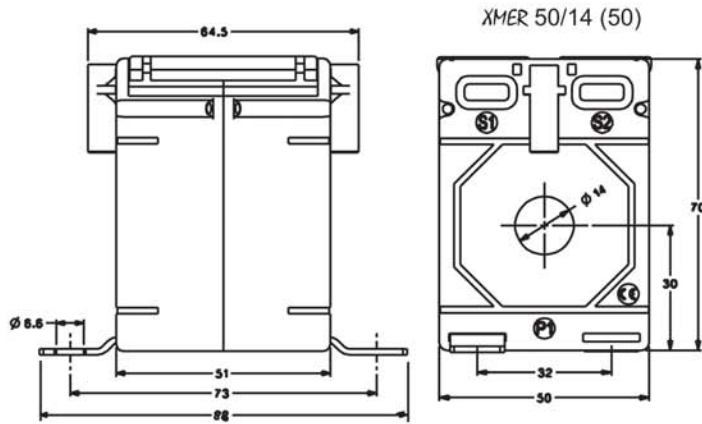

XMER 50/14 [50], 50/21 [50] and 50/30 [50] SERIES

Primary Current	XMER 50/14 (50)	
	Accuracy	
	0.5	1.0
30A	-	1VA
40A	-	1VA
50A	1.5VA	1.5VA
60A	1.5VA	1.5VA
75A	2.5VA	5VA
80A	2.5VA	5VA
100A	3.75VA	5VA
120A	3.75VA	5VA
125A	3.75VA	5VA
150A	5VA	7.5VA
200A	7.5VA	10VA
250A	10VA	12.5VA
300A	10VA	12.5VA