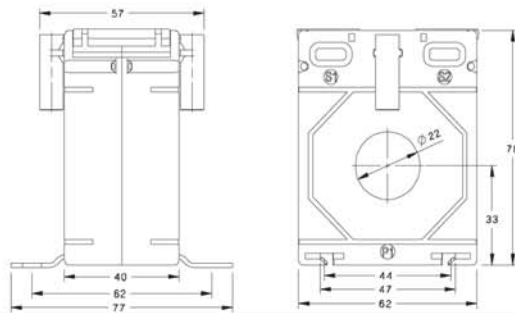

XMER 62 SERIES
XMER 62-R

Primary Current	XMER 62/R		
	Accuracy		
	0.2	0.5	1.0
50A	-	-	1.5VA
60A	-	-	2.5VA
75A	-	1.5VA	2.5VA
80A	-	2.5VA	2.5VA
100A	1.5VA	2.5VA	5VA
120A	1.5VA	3.75VA	5VA
125A	1.5VA	3.75VA	5VA
150A	2.5VA	5VA	7.5VA
200A	5VA	7.5VA	10VA
250A	5VA	10VA	15VA
300A	5VA	10VA	15VA
400A	7.5VA	15VA	15VA
500A	10VA	15VA	15VA
600A	10VA	15VA	15VA