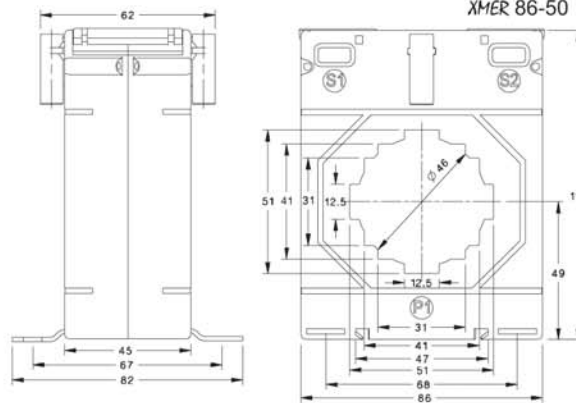

XMER 86-50

Primary Current	XMER 86/50 (45)			
	Accuracy			
	0.2S	0.2	0.5	1.0
100A	-	-	-	1.5VA
120A	-	-	1.5VA	2.5VA
125A	-	-	1.5VA	2.5VA
150A	-	-	2.5VA	5VA
200A	-	-	5VA	7.5VA
250A	-	-	7.5VA	10VA
300A	1.5VA	1.5VA	7.5VA	10VA
400A	2.5VA	2.5VA	15VA	15VA
500A	2.5VA	5VA	15VA	20VA
600A	5VA	7.5VA	15VA	20VA
750A	7.5VA	10VA	15VA	20VA
800A	10VA	12.5VA	20VA	30VA
1000A	12.5VA	20VA	30VA	30VA
1200A	12.5VA	20VA	30VA	30VA
1250A	12.5VA	20VA	30VA	30VA