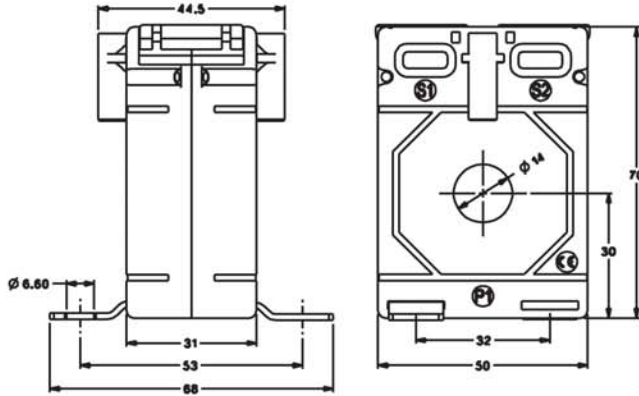

ALL DIMENSIONS ARE IN MM

XMER 50/14 [30], 50/21 [30] and 50/30 [30] SERIES

XMER 50/14 (30)

Primary Current	XMER 50/14 (30)	
	Accuracy	
	0.5	1.0
40A	-	1VA
50A	-	1.5VA
60A	-	1.5VA
75A	-	1.5VA
80A	-	1.5VA
100A	2.5VA	3.75VA
120A	2.5VA	3.75VA
125A	2.5VA	3.75VA
150A	3.75VA	5VA
200A	3.75VA	5VA
250A	5VA	7.5VA
300A	7.5VA	7.5VA