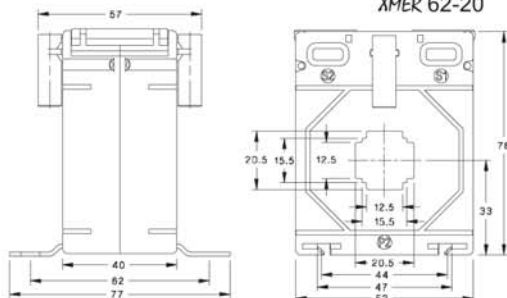

XMER 62-20

Primary Current	XMER 62/20 (40)			
	Accuracy			
	0.2S	0.2	0.5	1.0
50A	-	-	-	1.5VA
60A	-	-	-	2.5VA
75A	-	-	1.5VA	3.75VA
80A	-	-	2.5VA	3.75VA
100A	1.5VA	1.5VA	2.5VA	5VA
120A	1.5VA	1.5VA	3.75VA	5VA
125A	1.5VA	1.5VA	3.75VA	5VA
150A	2VA	2.5VA	5VA	7.5VA
200A	3.75VA	5VA	7.5VA	10VA
250A	3.75VA	5VA	10VA	15VA
300A	3.75VA	5VA	10VA	15VA
400A	5VA	7.5VA	15VA	15VA