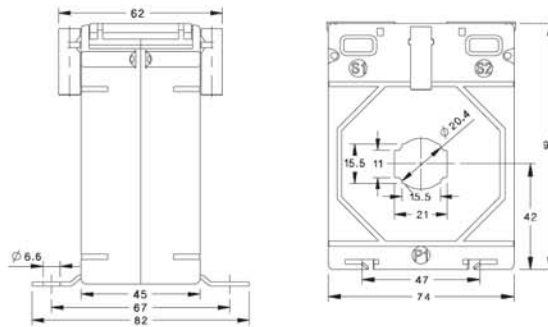

ALL DIMENSIONS ARE IN MM

XMER 74 SERIES

XMER 74-20

Primary Current	XMER 74/20 (45)			
	Accuracy			
	0.2S	0.2	0.5	1.0
30A	-	-	-	1.5VA
40A	-	-	-	1.5VA
50A	-	-	-	2.5VA
60A	-	-	-	3.75VA
75A	-	-	1.5VA	5VA
80A	-	-	1.5VA	5VA
100A	1.5VA	1.5VA	5VA	7.5VA
120A	1.5VA	1.5VA	5VA	10VA
125A	1.5VA	1.5VA	5VA	10VA
150A	2.5VA	2.5VA	7.5VA	12.5VA
200A	5VA	5VA	10VA	15VA
250A	5VA	5VA	10VA	15VA
300A	5VA	7.5VA	15VA	15VA
400A	5VA	10VA	15VA	20VA