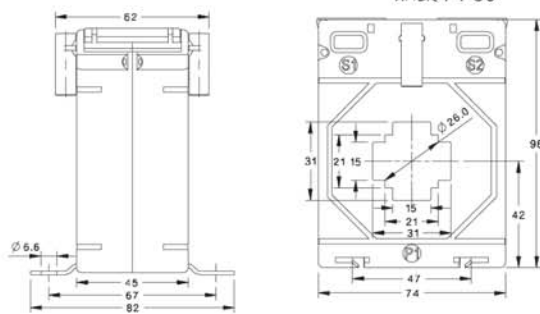

XMER 74-30

Primary Current	XMER 74/30 (45)			
	Accuracy			
	0.2S	0.2	0.5	1.0
30A	-	-	-	1VA
40A	-	-	-	1.5VA
50A	-	-	-	1.5VA
60A	-	-	-	2.5VA
75A	-	-	1.5VA	2.5VA
80A	-	-	1.5VA	3.75VA
100A	1.5VA	1.5VA	2.5VA	5VA
120A	1.5VA	1.5VA	2.5VA	5VA
125A	1.5VA	1.5VA	2.5VA	5VA
150A	1.5VA	1.5VA	5VA	7.5VA
200A	2.5VA	2.5VA	10VA	15VA
250A	2.5VA	2.5VA	10VA	15VA
300A	2.5VA	5VA	10VA	15VA
400A	5VA	7.5VA	15VA	20VA
500A	5VA	10VA	15VA	20VA
600A	5VA	15VA	15VA	20VA
750A	7.5VA	20VA	20VA	30VA
800A	10VA	30VA	30VA	30VA