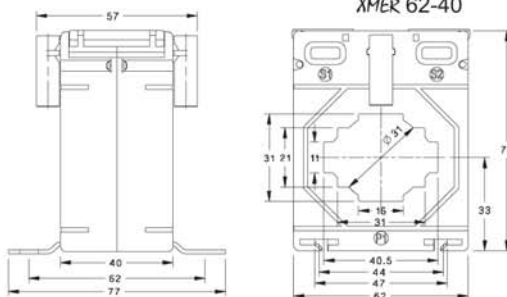

XMER 62-40

Primary Current	XMER 62/40 (40)			
	Accuracy			
	0.2S	0.2	0.5	1.0
100A	-	-	-	1VA
120A	-	-	-	1.5VA
125A	-	-	-	1.5VA
150A	-	-	-	2.5VA
200A	1VA	1VA	1.5VA	3.75VA
250A	1.5VA	1.5VA	2.5VA	5VA
300A	1.5VA	1.5VA	5VA	5VA
400A	2.5VA	2.5VA	5VA	7.5VA
500A	3.75VA	5VA	5VA	7.5VA
600A	5VA	7.5VA	7.5VA	10VA
750A	5VA	10VA	10VA	10VA
800A	5VA	10VA	10VA	10VA