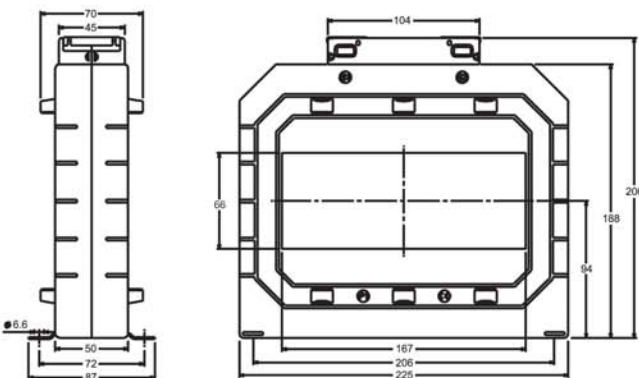

XMER 225/167

Primary Current	XMER 225/167 (50)			
	Accuracy			
	0.2S	0.2	0.5	1.0
1000A	-	3.75VA	5VA	10VA
1200A	-	5VA	10VA	15VA
1250A	-	5VA	10VA	15VA
1500A	5VA	10VA	15VA	30VA
1600A	5VA	10VA	15VA	30VA
2000A	7.5VA	10VA	30VA	30VA
2500A	10VA	15VA	30VA	45VA
3000A	10VA	15VA	30VA	45VA
4000A	10VA	15VA	30VA	45VA
5000A	15VA	20VA	30VA	45VA
6000A	15VA	20VA	30VA	45VA
7500A	15VA	20VA	30VA	45VA

ALL DIMENSIONS ARE IN MM