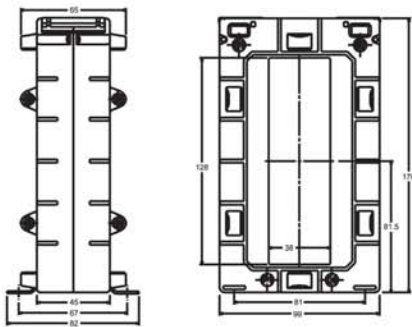

XMER 100/130V SERIES

Primary Current	XMER 100/130V (45)		
	Accuracy		
	0.2	0.5	1.0
400A	-	2.5VA	5VA
500A	-	2.5VA	5VA
600A	-	2.5VA	5VA
750A	-	2.5VA	5VA
800A	-	5VA	10VA
1000A	-	10VA	15VA
1200A	-	10VA	15VA
1250A	-	10VA	15VA
1500A	5VA	15VA	30VA
1600A	5VA	15VA	30VA
2000A	5VA	15VA	30VA
2500A	5VA	15VA	30VA
3200A	5VA	10VA	12.5VA