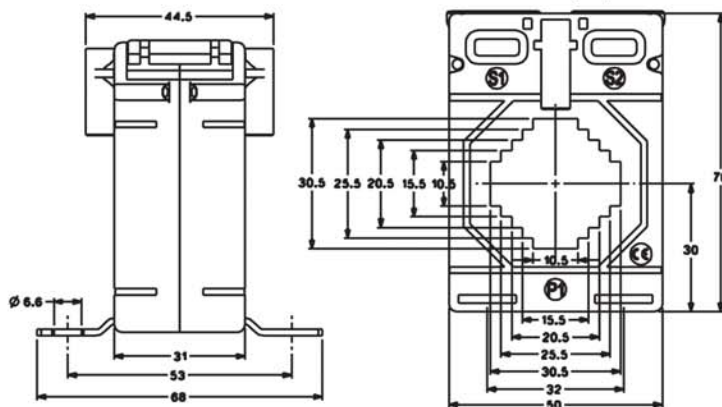

XMER 50/30 (30)

Primary Current	XMER 50/30 (30)	
	Accuracy	
	0.5	1.0
75A	-	1VA
80A	-	1.5VA
100A	1VA	2.5VA
120A	1VA	2.5VA
125A	1VA	2.5VA
150A	2.5VA	3.75VA
200A	2.5VA	5VA
250A	5VA	5VA
300A	5VA	5VA
400A	5VA	6.25VA
500A	5VA	6.25VA
600A	5VA	7.5VA

ALL DIMENSIONS ARE IN MM