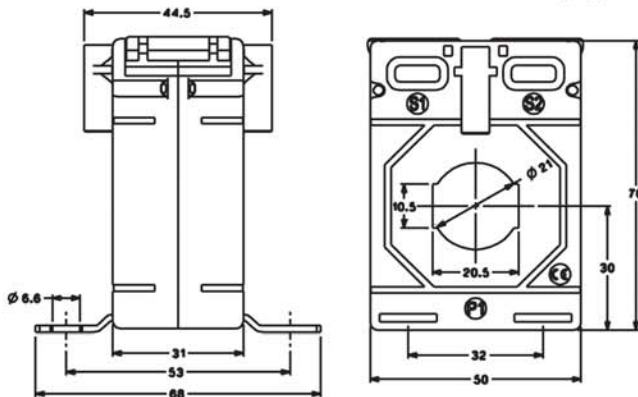

XMER 50/21 (30)

Primary Current	XMER 50/21 (30)	
	Accuracy	
	0.5	1.0
40A	-	1VA
50A	-	1VA
60A	-	1VA
75A	-	1.5VA
80A	1VA	2.5VA
100A	1.5VA	2.5VA
120A	2.5VA	2.5VA
125A	2.5VA	3.75VA
150A	2.5VA	5VA
200A	3.75VA	5VA
250A	5VA	5VA
300A	5VA	7.5VA
400A	5VA	7.5VA