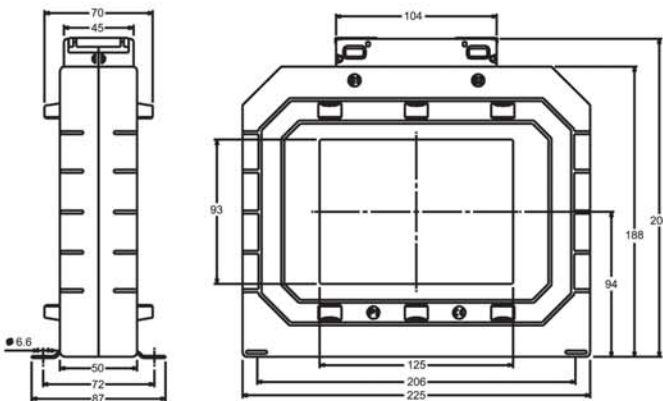

XMER 225 SERIES XMER 225/125

Primary Current	XMER 225/125 (50)			
	Accuracy			
	0.2S	0.2	0.5	1.0
600A	-	5VA	5VA	10VA
750A	-	5VA	10VA	10VA
800A	-	5VA	10VA	10VA
1000A	5VA	10VA	10VA	15VA
1200A	5VA	10VA	10VA	15VA
1250A	5VA	10VA	10VA	15VA
1500A	7.5VA	10VA	15VA	30VA
1600A	7.5VA	10VA	15VA	30VA
2000A	10VA	10VA	15VA	30VA
2500A	10VA	15VA	30VA	30VA
3000A	10VA	15VA	30VA	60VA
4000A	15VA	30VA	45VA	60VA
5000A	15VA	30VA	100VA	100VA
6000A	15VA	60VA	100VA	100VA