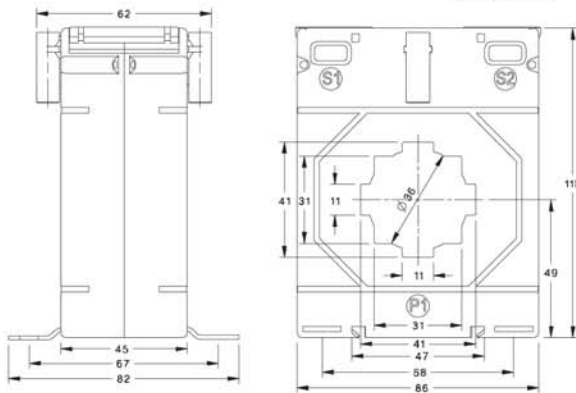

XMER 86 SERIES

XMER 86-40

Primary Current	XMER 86/40 (45)			
	Accuracy			
	0.2S	0.2	0.5	1.0
50A	-	-	-	1.5VA
60A	-	-	-	1.5VA
75A	-	-	-	2.5VA
80A	-	-	-	2.5VA
100A	1.5VA	1.5VA	1.5VA	3.75VA
120A	1.5VA	1.5VA	2.5VA	5VA
125A	1.5VA	1.5VA	2.5VA	5VA
150A	2.5VA	2.5VA	3.75VA	5VA
200A	2.5VA	2.5VA	5VA	7.5VA
250A	3.75VA	3.75VA	7.5VA	12.5VA
300A	3.75VA	5VA	10VA	15VA
400A	3.75VA	7.5VA	15VA	20VA
500A	5VA	10VA	20VA	30VA
600A	7.5VA	15VA	30VA	30VA
750A	7.5VA	15VA	30VA	30VA
800A	10VA	15VA	30VA	30VA
1000A	10VA	15VA	30VA	30VA