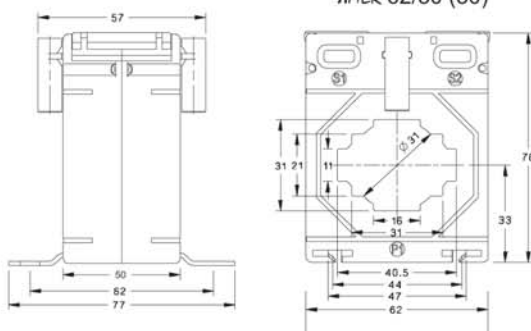

XMER 62/30 (50)

Primary Current	XMER 62/30 (50)			
	Accuracy			
	0.2S	0.2	0.5	1.0
40A	-	-	-	1VA
50A	-	-	-	2.5VA
60A	-	-	-	2.5VA
75A	-	-	2.5VA	2.5VA
80A	-	-	2.5VA	3.75VA
100A	1.25VA	1.25VA	5VA	5VA
120A	1.25VA	1.25VA	5VA	5VA
125A	1.25VA	1.25VA	5VA	5VA
150A	2VA	2VA	5VA	7.5VA
200A	3VA	3.75VA	10VA	15VA
250A	3VA	5VA	15VA	15VA
300A	3VA	5VA	15VA	15VA
400A	5VA	6.25VA	15VA	30VA
500A	5VA	7.5VA	15VA	30VA
600A	6.25VA	10VA	20VA	30VA
750A	6.25VA	10VA	20VA	30VA
800A	6.25VA	10VA	20VA	30VA

ALL DIMENSIONS ARE IN MM