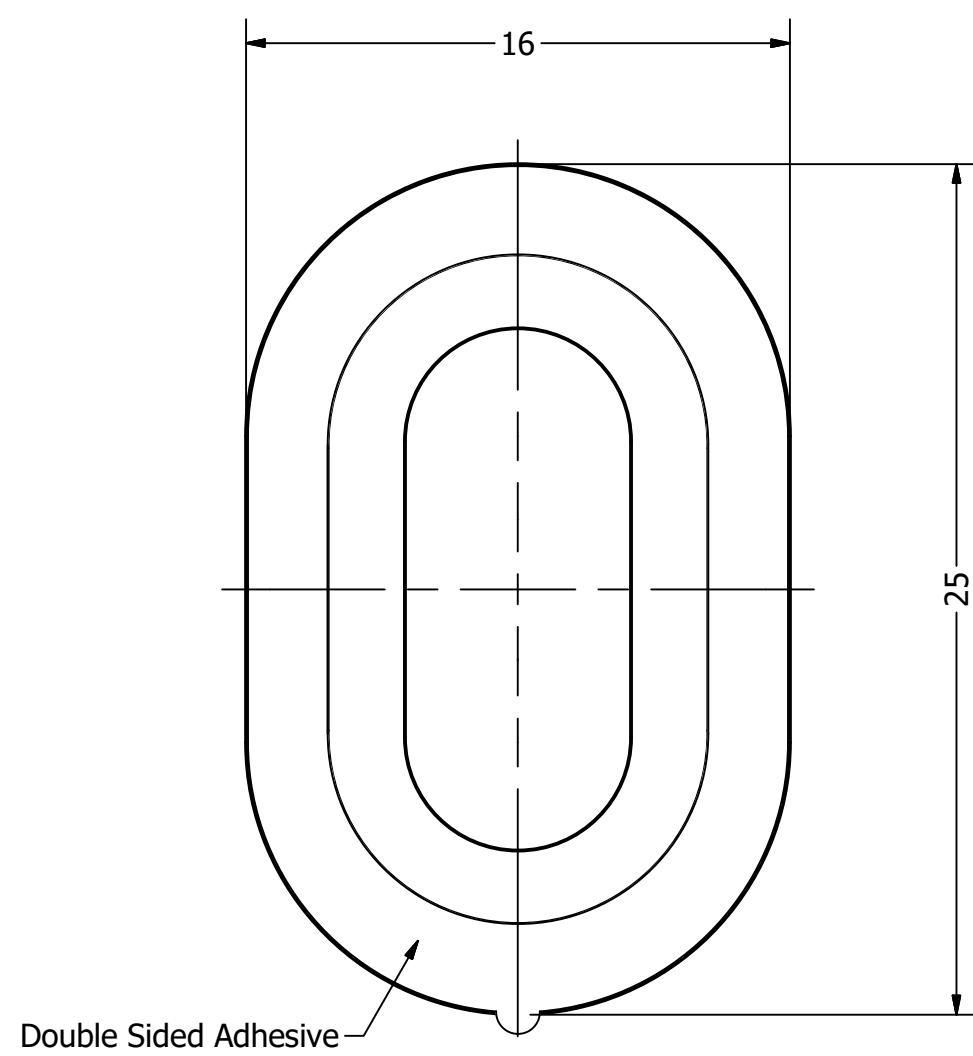

Part Number:	SW250808-1	
DRAWN	CJ	3/13/2017
CHECKED		10/2/2017
P.D.		10/2/2017
Description:	Waterproof Dynamic Speaker	
APPROVED	C.E.	10/2/2017
This document contains data proprietary to DB Unlimited. Any use or reproduction, in any form, without prior written permission of DB Unlimited is prohibited. All terms and conditions can be found at www.dbunlimitedco.com		

Top View

Side View

Bottom View

Items	Specifications	Conditions
Sound Pressure Level	92	dB (@ 10cm), Avg.
Resonant Frequency	850	Hz
Frequency Range	850 ~ 10,000	Hz
Nominal Power	0.5	W
Max. Power	1	W
Impedance	8	Ω
Cone Material	Mylar	
Mount Type	Flush Mount	
IP Rating	IP67	
Storage Temperature	-20 ~ +55	°C
Operating Temperature	-20 ~ +55	°C
Weight	3.02	g

REVISION HISTORY

REV	DESCRIPTION	DATE	APPROVED
	Released from Engineering	10/2/2017	C.E.

NOTES

- 1) All dimensions are in mm unless otherwise noted
- 2) All tolerances are ± 0.2 mm unless otherwise noted
- 3) All parts meet RoHS
- 4) Subject to change or redrawn without notice