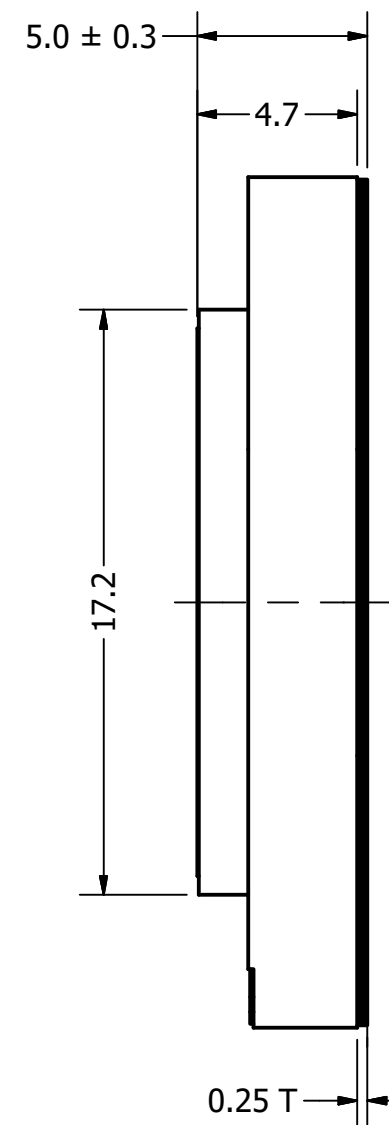

Part Number:	SW250808-1	
DRAWN	CJ	3/13/2017
CHECKED		10/2/2017
P.D.		10/2/2017
Description:	Waterproof Dynamic Speaker	
APPROVED	C.E.	10/2/2017
This document contains data proprietary to DB Unlimited. Any use or reproduction, in any form, without prior written permission of DB Unlimited is prohibited. All terms and conditions can be found at www.dbunlimitedco.com		

Top View

Side View

Bottom View

Items	Specifications	Conditions
Sound Pressure Level	92	dB (@ 10cm), Avg.
Resonant Frequency	850	Hz
Frequency Range	850 ~ 10,000	Hz
Nominal Power	0.5	W
Max. Power	1	W
Impedance	8	Ω
Cone Material	Mylar	
Mount Type	Flush Mount	
IP Rating	IP67	
Storage Temperature	-20 ~ +55	°C
Operating Temperature	-20 ~ +55	°C
Weight	3.02	g

REVISION HISTORY

REV	DESCRIPTION	DATE	APPROVED
	Released from Engineering	10/2/2017	C.E.

NOTES

- 1) All dimensions are in mm unless otherwise noted
- 2) All tolerances are ± 0.2 mm unless otherwise noted
- 3) All parts meet RoHS
- 4) Subject to change or redrawn without notice