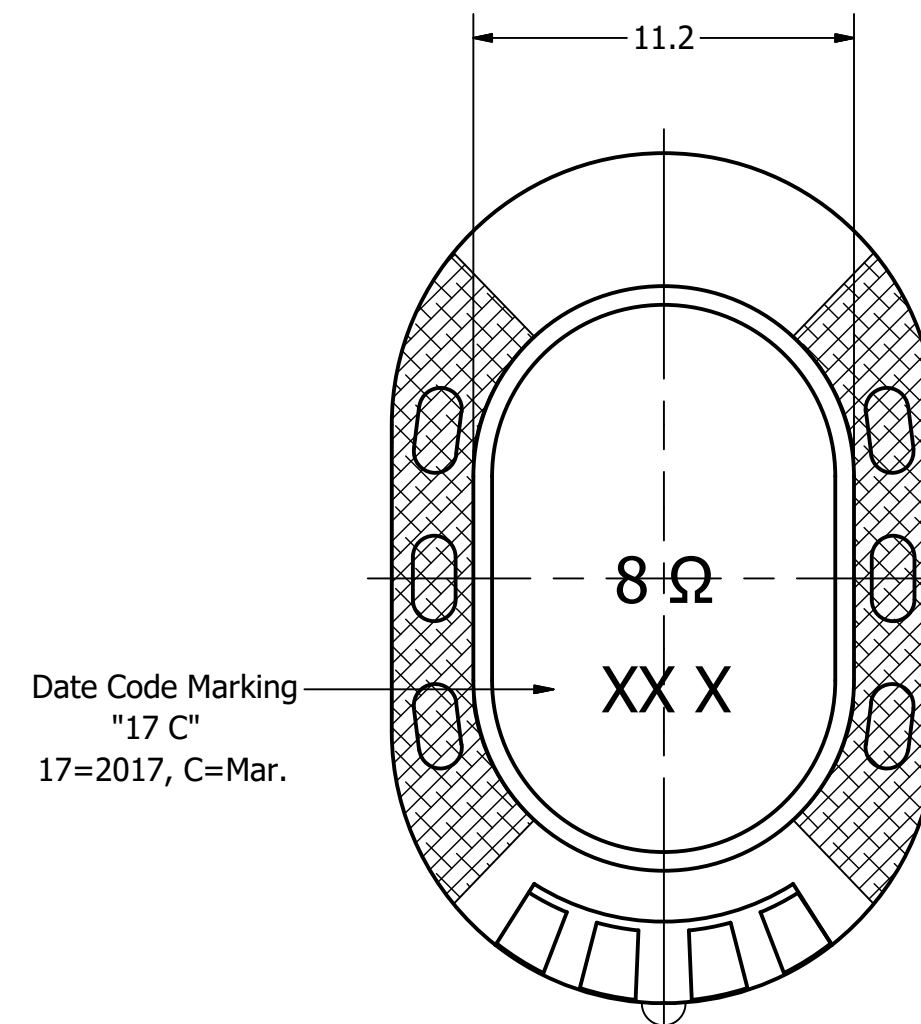

Part Number:	SW250808-1	
DRAWN	CJ	3/13/2017
CHECKED		10/2/2017
P.D.		10/2/2017
Description:	Waterproof Dynamic Speaker	
APPROVED	C.E.	10/2/2017
This document contains data proprietary to DB Unlimited. Any use or reproduction, in any form, without prior written permission of DB Unlimited is prohibited. All terms and conditions can be found at www.dbunlimitedco.com		

Top View

Side View

Bottom View

Items	Specifications	Conditions
Sound Pressure Level	92	dB (@ 10cm), Avg.
Resonant Frequency	850	Hz
Frequency Range	850 ~ 10,000	Hz
Nominal Power	0.5	W
Max. Power	1	W
Impedance	8	Ω
Cone Material	Mylar	
Mount Type	Flush Mount	
IP Rating	IP67	
Storage Temperature	-20 ~ +55	°C
Operating Temperature	-20 ~ +55	°C
Weight	3.02	g

REVISION HISTORY

REV	DESCRIPTION	DATE	APPROVED
	Released from Engineering	10/2/2017	C.E.

NOTES

- 1) All dimensions are in mm unless otherwise noted
- 2) All tolerances are ± 0.2 mm unless otherwise noted
- 3) All parts meet RoHS
- 4) Subject to change or redrawn without notice