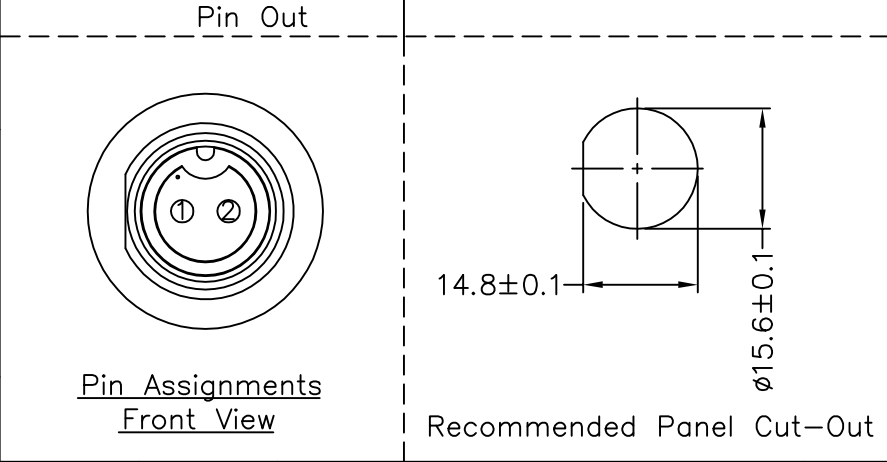

REV.	ECN NO.	DATE	SIGN	DESCRIPTION
C	FN-8C0097~100	2008/11/07	Ivan	Change to pin hole
D	FN1610423~426	2016/01/21	Ruru	Change Logo & Note
F	FN1790402~405	2017/09/27	Ruru	Update View

F
E
D
C
B
A

BD-02PMFM-SL7000 ①
Color: Black

2	Red 紅色
1	Black 黑色
Conn.	Wire Color

BD-02PMFM-SL7AXX
 XX:01~99Meter
 01:01Meter
 02:02Meters
 ...
 99:99Meters
 Cable Length(L):01~99Meters

- Note:
- * QC Important Dimensions To Check.
 - * Waterproof Rate: IP67
 - * Housing: Black,Nylon+GF
 - * Female Pin: Copper Alloy,Gold Plated
 - * Gasket: Black,EPDM
 - * Nut: Black,Nylon+GF
 - * Cable: UL2464 24AWG*2C+Drain+Al/My PVC Jacket UV Resistant, OD=4.2, Black
 - Δ * Use with waterproof cap or dust cap Panel Thickness Max: 2.5mm
 - Δ * Use without waterproof cap or dust cap Panel Thickness Max: 3.5mm
 - Δ * Cable Length Tolerance: 01M: ± 40 mm
 02M~05M: ± 60 mm
 06M~10M: ± 100 mm
 11M~30M: ± 200 mm
 31M~99M: ± 500 mm

UNIT:mm		TITLE
TOLERANCE	± 0.5 mm	Standard,Cable Screw 2Pin M Conn. F Pin
SCALE	Free	SHEET 1 OF 1
REV. E	SIZE A4	QC : Inspection Item

Amphenol LTW
安費諾亮泰企業股份有限公司

ITEM NO	DRAWN BY	DATE
DWG NO	CHECKED BY	DATE
CUSTOMER	APPROVED BY	DATE
BD-02PMFM-SL7AXX	Ruru	2017/09/27
ALTW	Rita	2017/09/27
	Max	2017/09/27