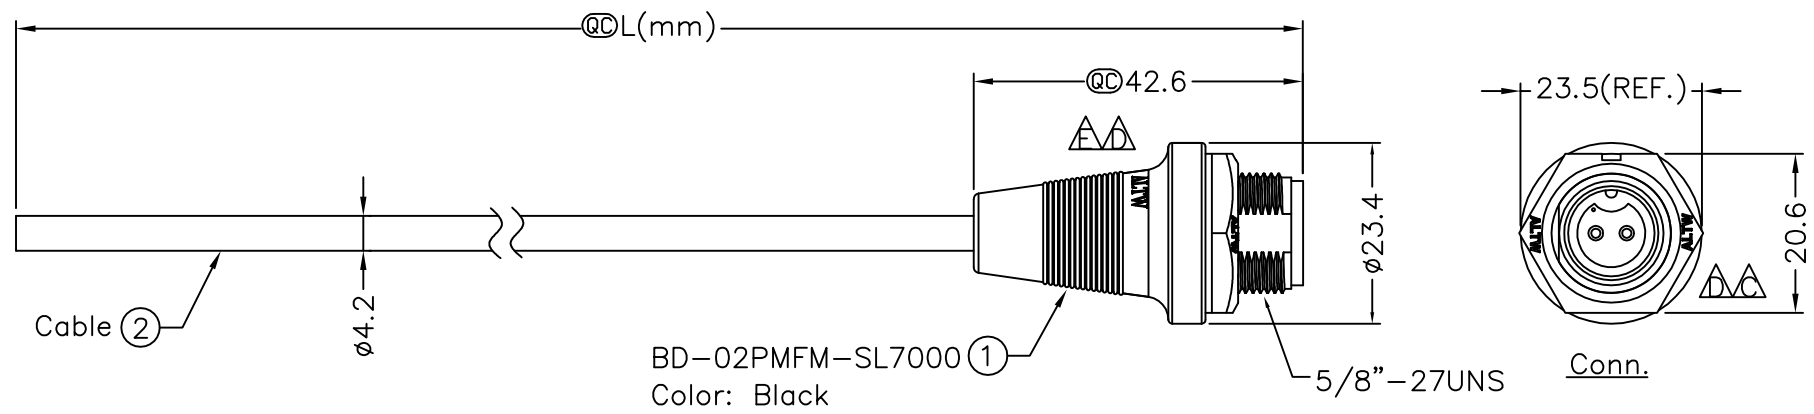

REV.	ECN NO.	DATE	SIGN	DESCRIPTION
C	FN-8C0097~100	2008/11/07	Ivan	Change to pin hole
D	FN1610423~426	2016/01/21	Ruru	Change Logo & Note
F	FN1790402~405	2017/09/27	Ruru	Update View

F
E
D
C
B
A

BD-02PMFM-SL7000 ①
Color: Black

2	Red 紅色
1	Black 黑色
Conn.	Wire Color

BD-02PMFM-SL7AXX
 XX:01~99Meter
 01:01Meter
 02:02Meters
 ...
 99:99Meters
 Cable Length(L):01~99Meters

- Note:
- * QC Important Dimensions To Check.
 - * Waterproof Rate: IP67
 - * Housing: Black,Nylon+GF
 - * Female Pin: Copper Alloy,Gold Plated
 - * Gasket: Black,EPDM
 - * Nut: Black,Nylon+GF
 - * Cable: UL2464 24AWG*2C+Drain+Al/My PVC Jacket UV Resistant, OD=4.2, Black
 - Δ * Use with waterproof cap or dust cap Panel Thickness Max: 2.5mm
 - Δ * Use without waterproof cap or dust cap Panel Thickness Max: 3.5mm
 - Δ * Cable Length Tolerance: 01M: ± 40 mm
 02M~05M: ± 60 mm
 06M~10M: ± 100 mm
 11M~30M: ± 200 mm
 31M~99M: ± 500 mm

UNIT:mm		TITLE
TOLERANCE	± 0.5 mm	Standard,Cable Screw 2Pin M Conn. F Pin
SCALE	Free	SHEET 1 OF 1
REV. E	SIZE A4	QC : Inspection Item

Amphenol LTW
安費諾亮泰企業股份有限公司

ITEM NO	DRAWN BY	DATE
DWG NO	CHECKED BY	DATE
CUSTOMER	APPROVED BY	DATE
BD-02PMFM-SL7AXX	Ruru	2017/09/27
ALTW	Rita	2017/09/27
	Max	2017/09/27