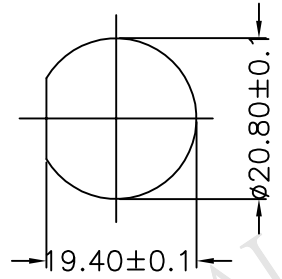

REV.	ECN NO.	DATE	SIGN	DESCRIPTION
B	LEN-8B0130~133	2008/09/25	Shin	Add Note
C	LEN1650052~055	2016/04/28	Ruru	Change Logo & Note

CD-09PMMM-SL7000 (1)
Color: Black

CD-09PMMM-SL7AXX
 XX:01~99Meter
 01:01Meter
 02:02Meters
 ...
 99:99Meters
 Cable Length(L):01~99Meters

Recommended Panel Cut-Out

Pin Assignments Front View

9	Black	黑
8	Red	紅
7	Pink	粉紅
6	Gray	灰
5	Yellow	黃
4	Green	綠
3	White	白
2	Blue	藍
1	Brown	棕
Conn.	Wire Color	
	Pin Out	

- Note:
- * @C Important Dimensions To Check.
 - * Waterproof Rate: IP67
 - * Housing: Nylon+GF,Black
 - * Male Pin: Copper Alloy,Gold Plated
 - * Cable: UL2464 24AWG*9C+D+AL/My Black,PVC Jacket UV Resistant, OD=6.0
 - △* Use with waterproof cap or dust cap
Panel Thickness Max: 1.2mm
 - △* Use without waterproof cap or dust cap
Panel Thickness Max: 2.0mm
 - △* Cable Length Tolerance: 01M: ±40mm
02M~05M: ±60mm
06M~10M: ±100mm
11M~30M: ±200mm
31M~99M: ±500mm

UNIT:mm	
TOLERANCE	±0.5 mm

TITLE Middle, Cable Screw 9Pin M Conn M Pin	
SCALE Free	SHEET 1 OF 1
REV. C	SIZE A4 @C :Inspection Item

Amphenol LTW
安費諾亮泰企業股份有限公司

ITEM NO	
DWG NO	CD-09PMMM-SL7AXX
CUSTOMER	ALTW