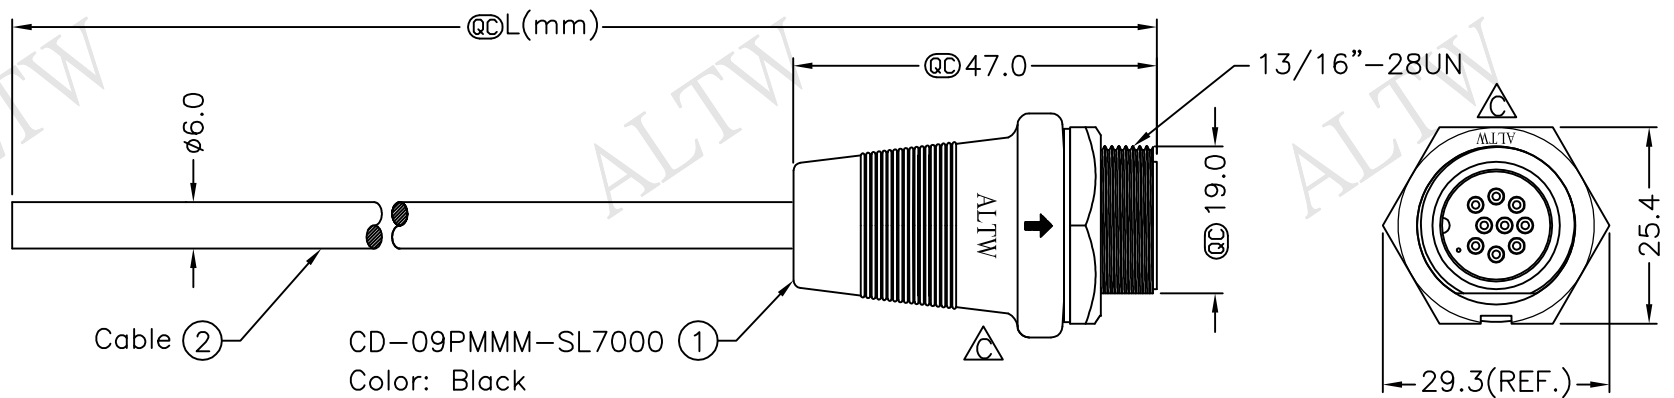

REV.	ECN NO.	DATE	SIGN	DESCRIPTION
B	LEN-8B0130~133	2008/09/25	Shin	Add Note
C	LEN1650052~055	2016/04/28	Ruru	Change Logo & Note

CD-09PMMM-SL7000 (1)
Color: Black

CD-09PMMM-SL7AXX
 XX:01~99Meter
 01:01Meter
 02:02Meters
 ...
 99:99Meters
 Cable Length(L):01~99Meters

Recommended Panel Cut-Out

Pin Assignments Front View

9	Black	黑
8	Red	紅
7	Pink	粉紅
6	Gray	灰
5	Yellow	黃
4	Green	綠
3	White	白
2	Blue	藍
1	Brown	棕
Conn.	Wire Color	
	Pin Out	

- Note:
- * @C Important Dimensions To Check.
 - * Waterproof Rate: IP67
 - * Housing: Nylon+GF,Black
 - * Male Pin: Copper Alloy,Gold Plated
 - * Cable: UL2464 24AWG*9C+D+AL/My Black,PVC Jacket UV Resistant, OD=6.0
 - △* Use with waterproof cap or dust cap
Panel Thickness Max: 1.2mm
 - △* Use without waterproof cap or dust cap
Panel Thickness Max: 2.0mm
 - △* Cable Length Tolerance: 01M: ±40mm
02M~05M: ±60mm
06M~10M: ±100mm
11M~30M: ±200mm
31M~99M: ±500mm

UNIT:mm	
TOLERANCE	±0.5 mm

TITLE Middle, Cable Screw 9Pin M Conn M Pin	
SCALE Free	SHEET 1 OF 1
REV. C	SIZE A4 @C :Inspection Item

Amphenol LTW
安費諾亮泰企業股份有限公司

ITEM NO	
DWG NO	CD-09PMMM-SL7AXX
CUSTOMER	ALTW