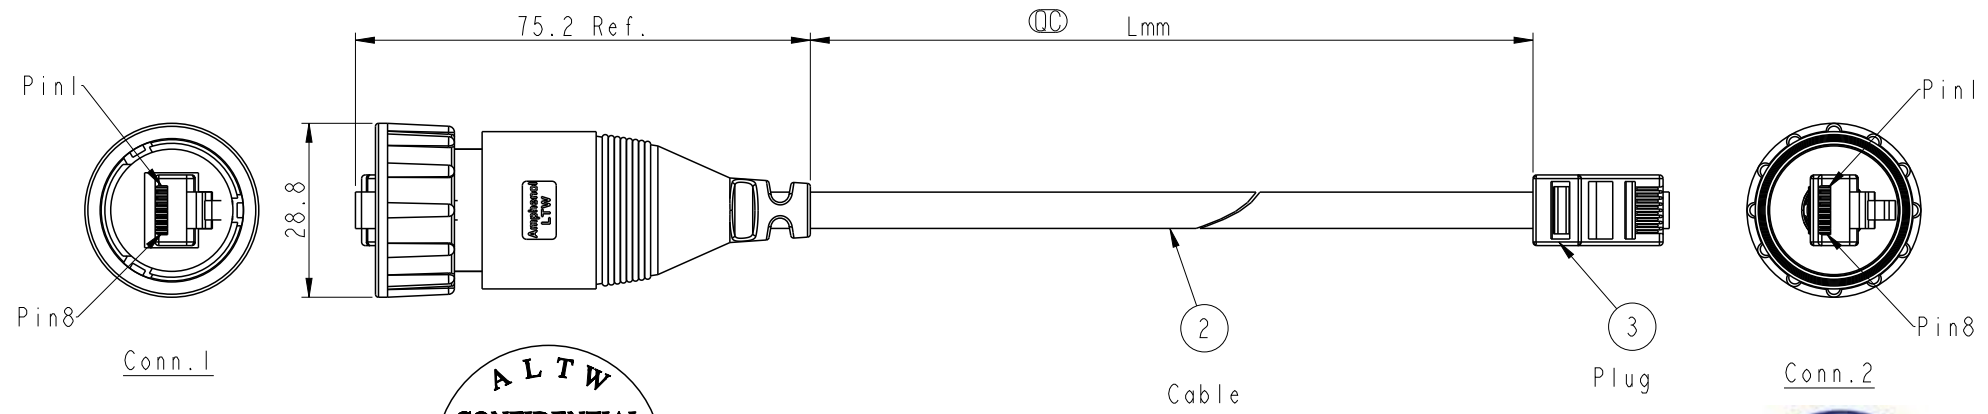

THIS DOCUMENT IS SUBJECT TO CHANGE WITHOUT NOTICE. IT IS CONFIDENTIAL AND A PROPERTY OF Amphenol LTW. DISCLOSURE TO THIRD PARTY HAS TO BE AUTHORIZED BY Amphenol LTW.

REV.	ECN NO.	DATE	SIGN	DESCRIPTION

Waterproof Rate: IP67

RDP5UM-UPG06M-TL7A XX
 XX : 01~99Meters
 01 : 01Meter
 02 : 02Meters
 :
 :
 :
 99 : 99Meters
 Cable Length(L): 01~99Meters

- Note:
- * (⊙) Important Dimension To Check
 - * Waterproof Rate: IP67
 - * Housing: Nylon+GF, Black
 - * Lock Nut: Nylon+GF, Black
 - * RJ Plug: Unshield, Phosphor Bronze, Gold Plated
 - * Cable: NOUL, CAT5E UTP 24#*4P, OD6.0, BK
 - * Cable Length Tolerance: 01M: ±40mm
 02M~05M: ±60mm
 11M~30M: ±200mm
 31M~99M: ±500mm

8	Brown	棕	8	Twist
7	White/Brown	白/棕	7	
6	Green	綠	6	Twist
5	White/Blue	白/藍	5	
4	Blue	藍	4	Twist
3	White/Green	白/綠	3	
2	Orange	橘	2	Twist
1	White/Orange	白/橘	1	
Conn.1	Wire Color		Conn.2	

Pin Out

UNIT: mm TOLERANCE .X ±0.25 .XX ±0.1 .XXX ±0.05 ANGLES ±1°	TITLE RJ DOUBLE-ENDED, WITH PLUG		Amphenol LTW 安費諾亮泰企業股份有限公司		ITEM NO. RDP5UM-UPG06M-TL7AXX	DRAWN BY Raison_liao	DATE 2013-07-20
	SCALE 4:5	SIZE A4			SHEET 1 OF 1	CHECKED BY Tony	DATE 2013-07-20
	REV. A	WC-REV. A.1	(⊙): Inspection item	CUSTOMER ALTW	APPROVED BY Victor	DATE 2013-07-20	