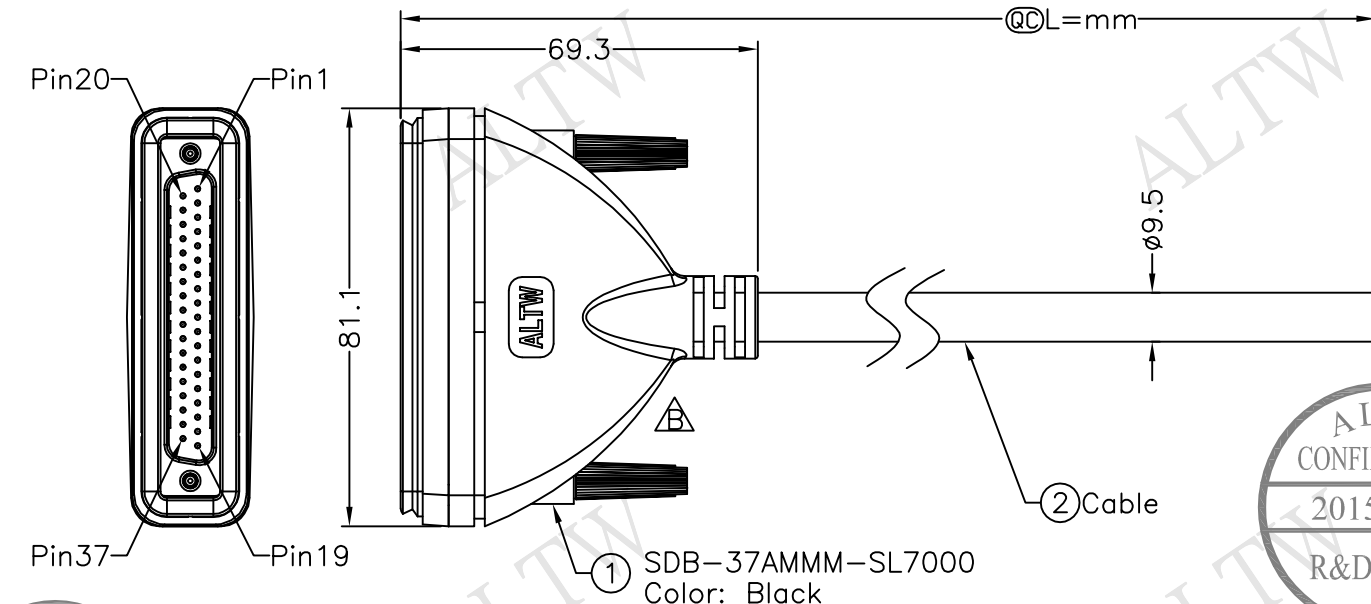

REV.	ECN NO.	DATE	SIGN	DESCRIPTION
A	Initial Release	2007/10/15	Robert Hsu	
B	LEN15A0404~08	2015/10/13	Ruru	Change Logo & Note

F	32	Light Blue/Blue		
	31	Light Blue/Red		
	30	Light Blue/Black		
	29	Light Blue		
	28	Pink/Green		
	27	Pink/Blue		
	26	Pink/Red		
	25	Pink/Black		
E	24	Gray/Black		
	23	Green/Black		
	22	Yellow/Black		
	21	Orange/Black		
	20	Red/Black		
	19	Purple/White		
	18	Blue/White		
D	17	Green/White		
	16	Orange/White		
	15	Red/White		
	14	Brown/White		
	13	Black/White		
	12	Light Green		
	11	Pink		
C	10	White		
	9	Gray		
	8	Purple		
	7	Blue		
	6	Green	Shell	Drain
	5	Yellow	37	Blue/Black
B	4	Orange	36	Purple/Black
	3	Red	35	Gray/Green
	2	Brown	34	Gray/Red
	1	Black	33	Light Blue/Green
	Conn.	Wire Color	Conn.	Wire Color

① SDB-37AMMM-SL7000
Color: Black

SDB-37AMMM-SL7AXX
 XX :01~99Meters
 01 :01Meters
 02 :02Meters
 :
 :
 99 :99Meters
 Cable Length(L):01~99Meters

- Note:
- * @C Important Dimension To Check.
 - * Waterproof Rate: IP67
 - * Housing: ABS, Black
 - * Conn.: D-Sub 37 Pin, Male
 - * Gasket: EPDM, Black
 - * Screw: Big EPC
 - * Cable: UL2464 37C*24#+AL/MY+D PVC Jacket(UV Resistant), OD=9.5, Black
 - * Cable Length Tolerance: 01M: ±40mm
 02M~05M: ±60mm
 06M~10M: ±100mm
 11M~30M: ±200mm
 31M~99M: ±500mm

A	UNIT:mm		TITLE		<h1>Amphenol LTW</h1> <p>安費諾亮泰企業股份有限公司</p>	ITEM NO	DRAWN BY	DATE
	TOLERANCE		D-Sub Conn Cable Screw DB37P M Conn M Pin			DWG NO	Ruru	2015/10/13
	±0.5 mm		SCALE	SHEET	SDB-37AMMM-SL7AXX	CHECKED BY	Rita	2015/10/13
			REV. B	SIZE A4	① :Inspection Item	CUSTOMER	Lisa	2015/10/13